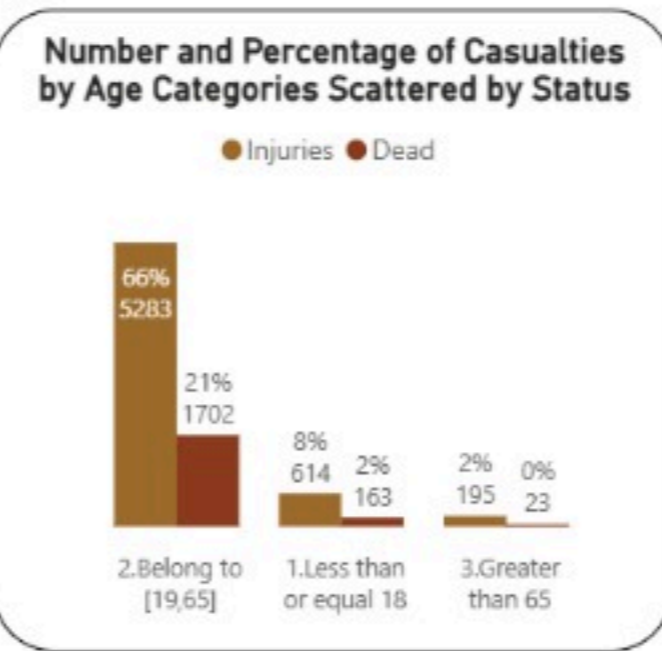

# Overview of Lebanon War 2023-2026: Deaths and Injuries from 02/03/2026 to 09/04/2026 .

Date: 3/2/2026 4/9/2026

Casualties  
**7980**

Injuries  
**6092**

Death  
**1888**

**Hospitals**

Damaged Hospitals: **13**

Closed Hospitals: **6**

**Attacks on Health Care Workers**

EMS Attacks: **101**

Total Martyrs: **73**

Total Injuries: **176**

EMS Damaged: **23**

Vehicles Damaged: **79**

EMS Martyrs: **68**