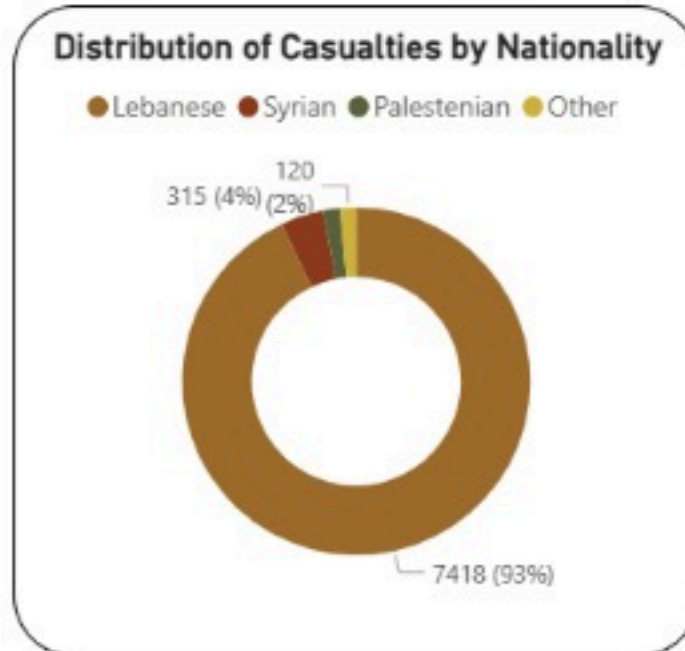

# Overview of Lebanon War 2023-2026: Deaths and Injuries from 02/03/2026 to 09/04/2026 .

Date: 3/2/2026 4/9/2026

Casualties  
**7980**

Injuries  
**6092**

Death  
**1888**

**Hospitals**

Damaged Hospitals: **13**

Closed Hospitals: **6**

**Attacks on Health Care Workers**

EMS Attacks: **101**

Total Martyrs: **73**

Total Injuries: **176**

EMS Damaged: **23**

Vehicles Damaged: **79**

EMS Martyrs: **68**