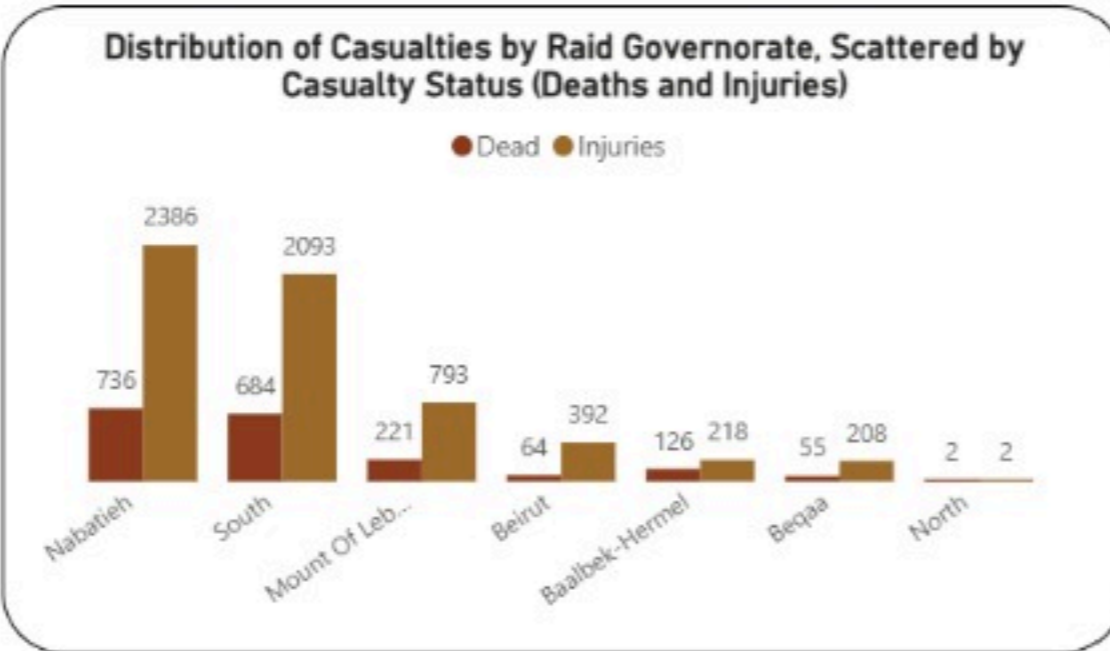

# Overview of Lebanon War 2023-2026: Deaths and Injuries from 02/03/2026 to 09/04/2026 .

Date: 3/2/2026 4/9/2026

Casualties  
**7980**

Injuries  
**6092**

Death  
**1888**

**Hospitals**

Damaged Hospitals: **13**

Closed Hospitals: **6**

**Attacks on Health Care Workers**

EMS Attacks: **101**

Total Martyrs: **73**

Total Injuries: **176**

EMS Damaged: **23**

Vehicles Damaged: **79**

EMS Martyrs: **68**