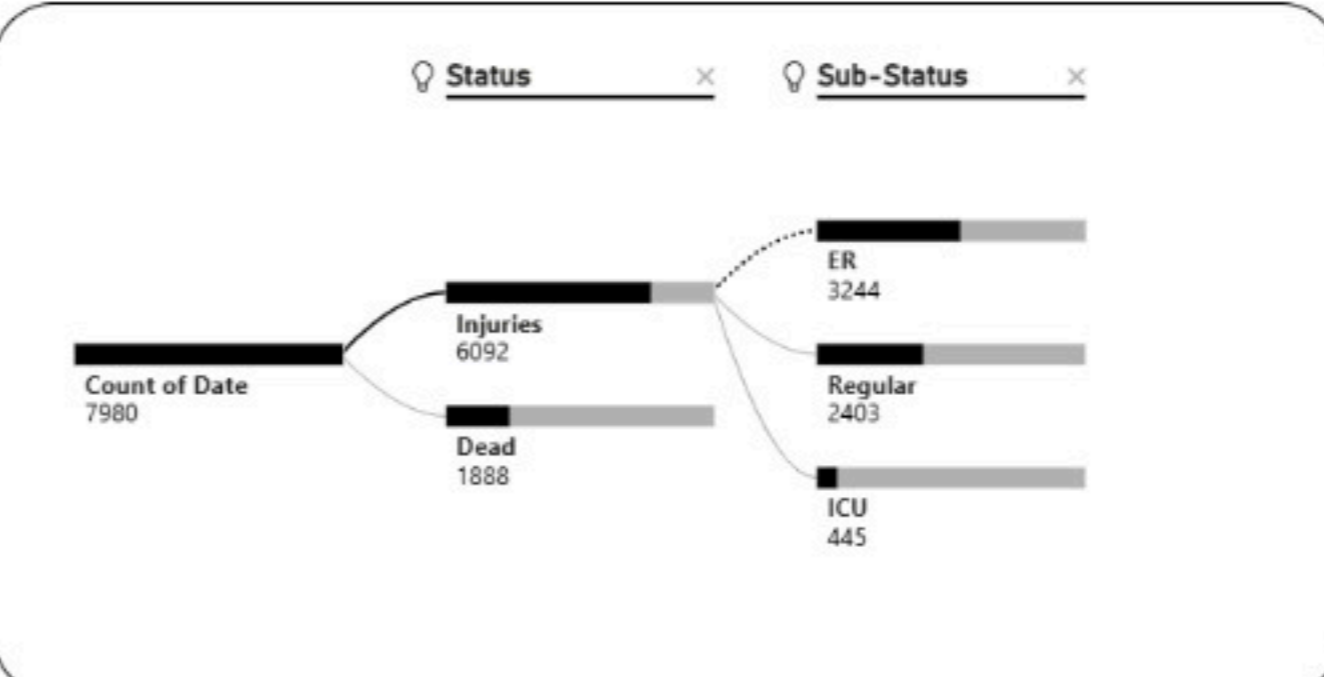

# Overview of Lebanon War 2023-2026: Deaths and Injuries from 02/03/2026 to 09/04/2026 .

Date: 3/2/2026 4/9/2026

Casualties  
**7980**

Injuries  
**6092**

Death  
**1888**

**Hospitals**

Damaged Hospitals: **13**

Closed Hospitals: **6**

**Attacks on Health Care Workers**

EMS Attacks: **101**

Total Martyrs: **73**

Total Injuries: **176**

EMS Damaged: **23**

Vehicles Damaged: **79**

EMS Martyrs: **68**