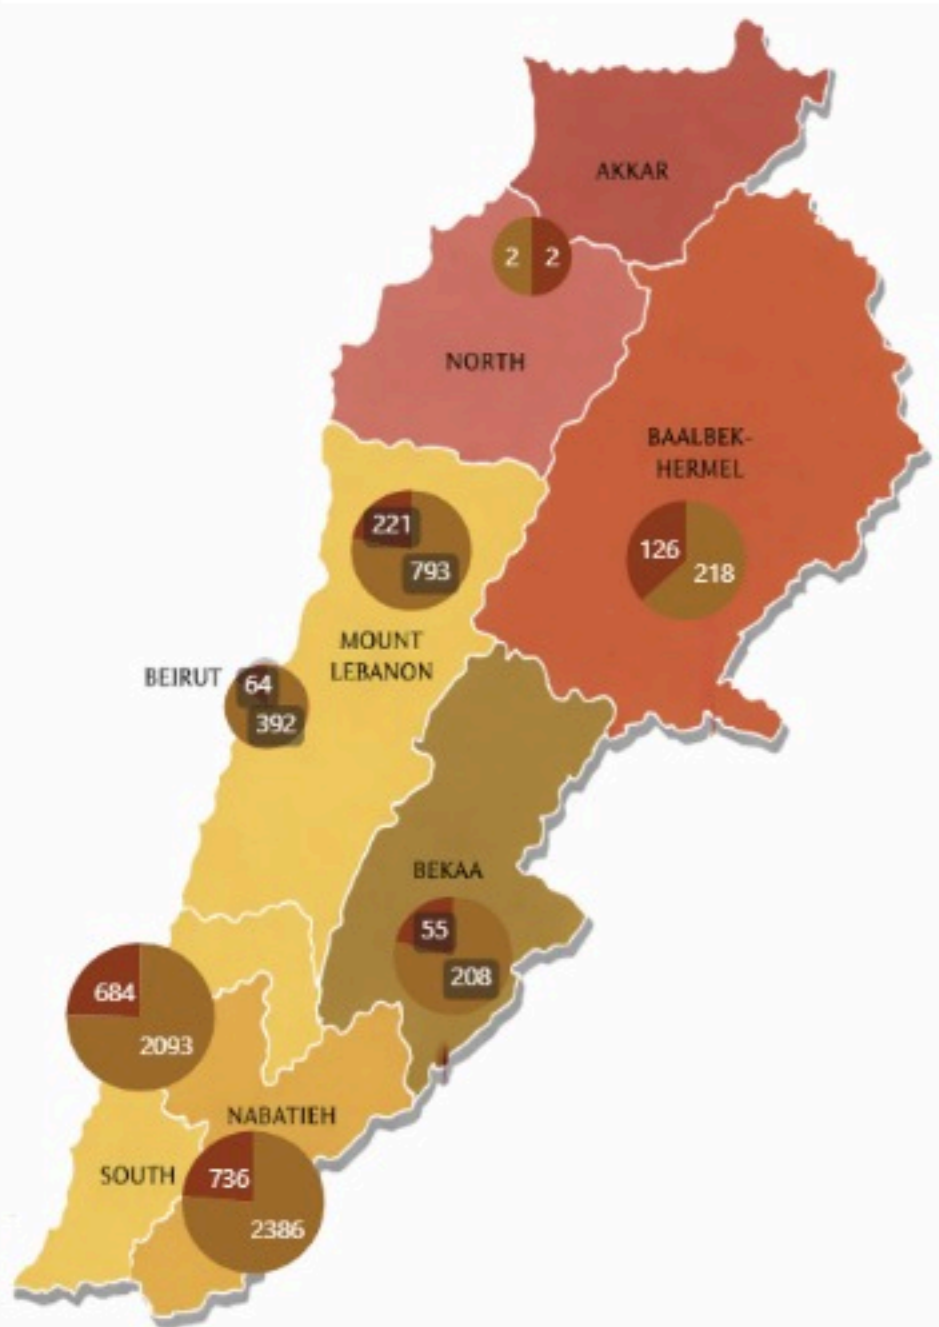

# Overview of Lebanon War 2023-2026: Deaths and Injuries from 02/03/2026 to 09/04/2026 .

Date: 3/2/2026 4/9/2026

Casualties  
**7980**

Injuries  
**6092**

Death  
**1888**

**Hospitals**

Damaged Hospitals: **13**

Closed Hospitals: **6**

**Attacks on Health Care Workers**

EMS Attacks: **101**

Total Martyrs: **73**

Total Injuries: **176**

EMS Damaged: **23**

Vehicles Damaged: **79**

EMS Martyrs: **68**

HCW Martyrs: **5**

EMS Injuries: **160**

HCW Injuries: **16**

**EMT**

Team: **22**

EMT Staff: **32**