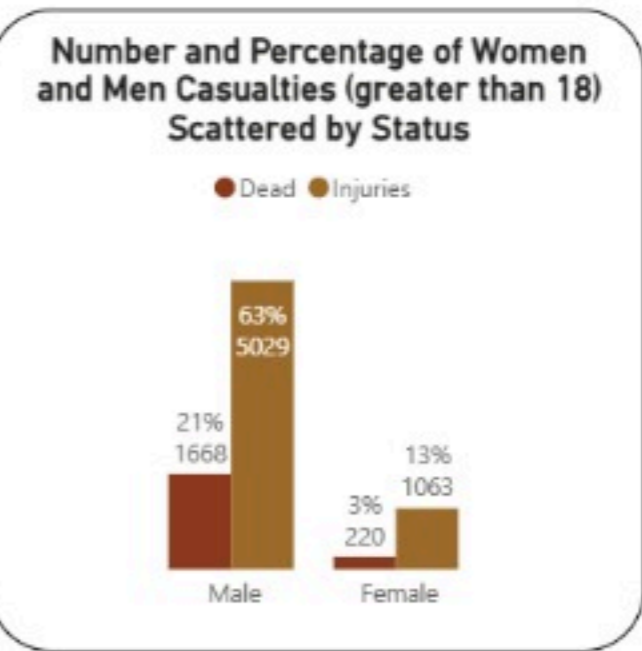

# Overview of Lebanon War 2023-2026: Deaths and Injuries from 02/03/2026 to 09/04/2026 .

Date: 3/2/2026 4/9/2026

Casualties  
**7980**

Injuries  
**6092**

Death  
**1888**

**Hospitals**

Damaged Hospitals: **13**

Closed Hospitals: **6**

**Attacks on Health Care Workers**

EMS Attacks: **101**

Total Martyrs: **73**

Total Injuries: **176**

EMS Damaged: **23**

Vehicles Damaged: **79**

EMS Martyrs: **68**