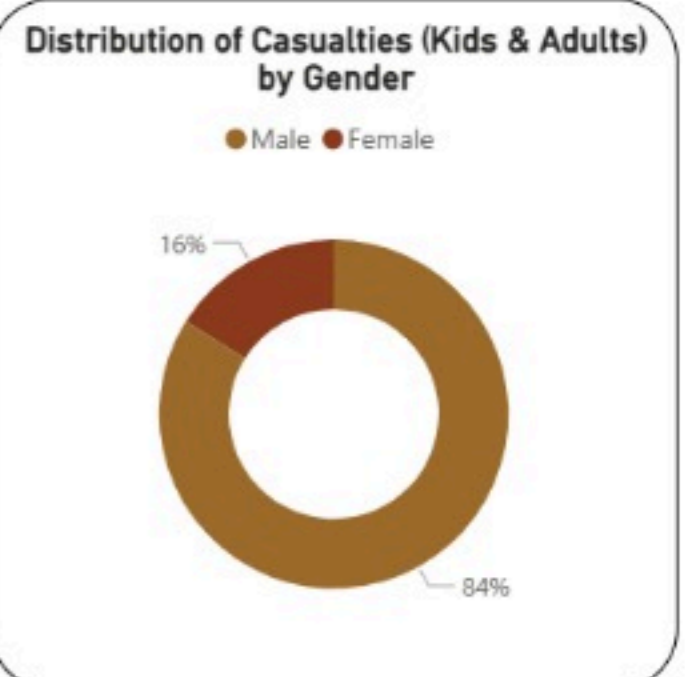

# Overview of Lebanon War 2023-2026: Deaths and Injuries from 02/03/2026 to 09/04/2026 .

Date: 3/2/2026 4/9/2026

Casualties  
**7980**

Injuries  
**6092**

Death  
**1888**

**Hospitals**

Damaged Hospitals: **13**

Closed Hospitals: **6**

**Attacks on Health Care Workers**

EMS Attacks: **101**

Total Martyrs: **73**

Total Injuries: **176**

EMS Damaged: **23**

Vehicles Damaged: **79**

EMS Martyrs: **68**