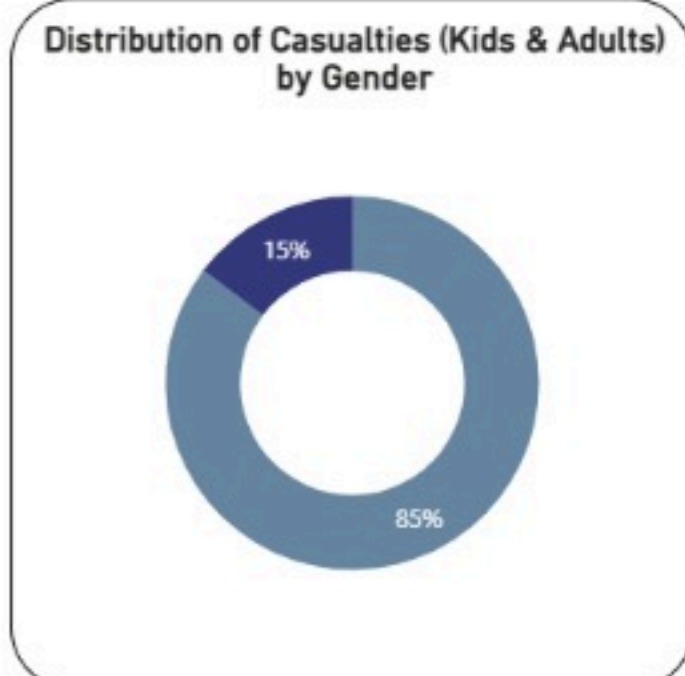

Overview of Lebanon War 2023-2026: Deaths and Injuries from 02/03/2026 to 24/04/2026.

Date: 3/2/2026 to 4/24/2026

● Injuries ● Dead

Casualties
10210

Injuries
7719

Death
2491

Hospitals

Damaged Hospitals: **15**

Closed Hospitals: **6**

Attacks on Health Care Workers

EMS Attacks: **129**

Total Martyrs: **100**

Total Injuries: **233**

EMS Damaged: **25**

Vehicles Damaged: **116**

EMS Martyrs: **95**