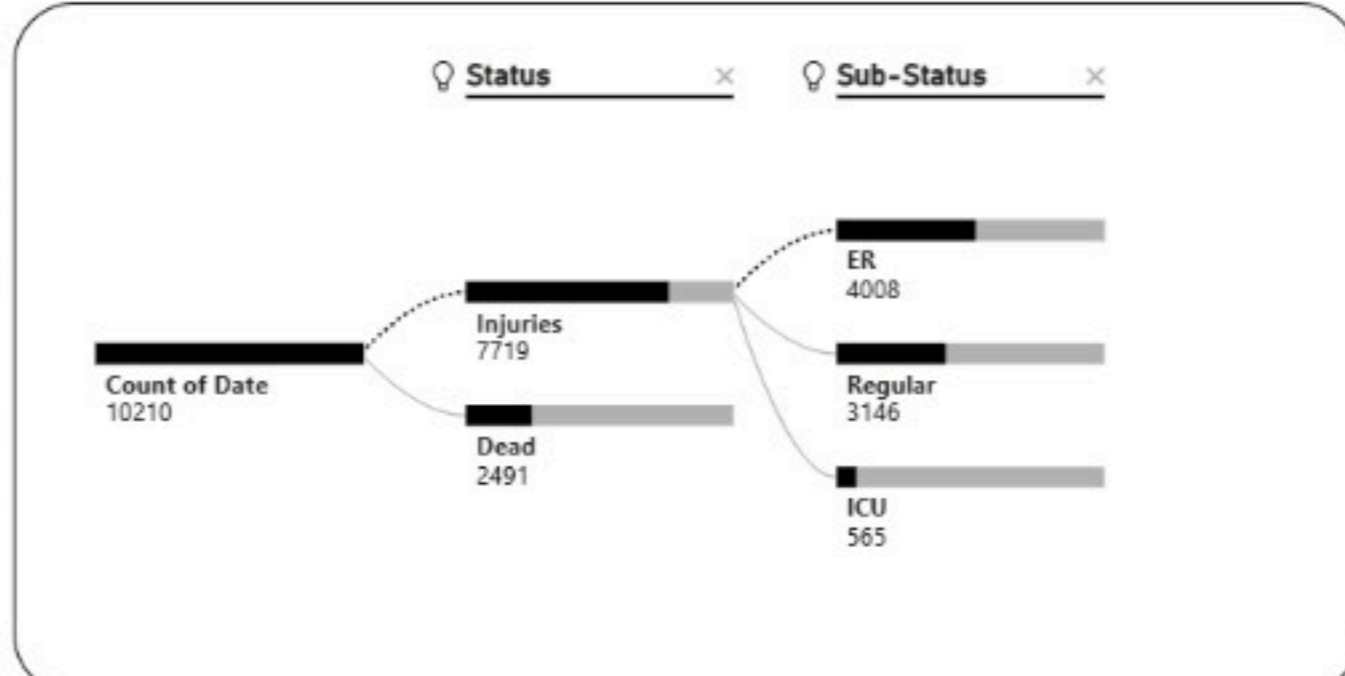

Overview of Lebanon War 2023-2026: Deaths and Injuries from 02/03/2026 to 24/04/2026.

Date: 3/2/2026 to 4/24/2026

● Injuries ● Dead

Casualties
10210

Injuries
7719

Death
2491

Hospitals

Damaged Hospitals: **15**

Closed Hospitals: **6**

Attacks on Health Care Workers

EMS Attacks: **129**

Total Martyrs: **100**

Total Injuries: **233**

EMS Damaged: **25**

Vehicles Damaged: **116**

EMS Martyrs: **95**