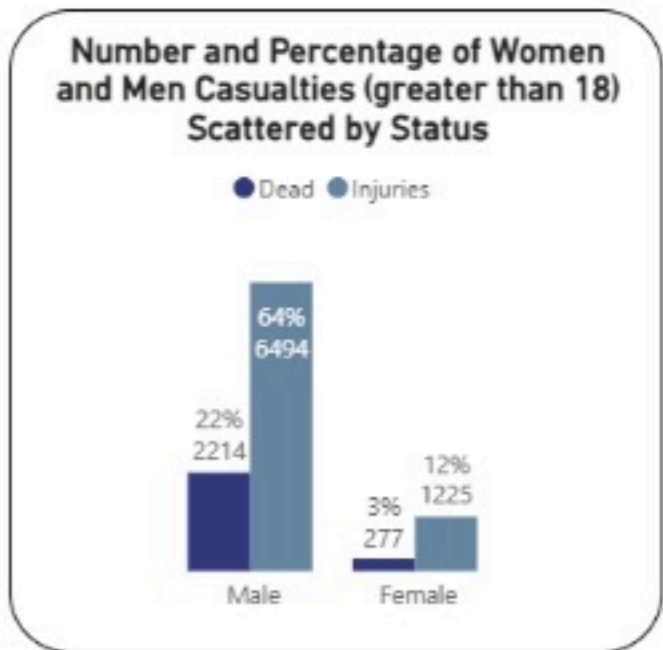

Overview of Lebanon War 2023-2026: Deaths and Injuries from 02/03/2026 to 24/04/2026.

Date: 3/2/2026 to 4/24/2026

● Injuries ● Dead

Casualties
10210

Injuries
7719

Death
2491

Hospitals

Damaged Hospitals: **15**

Closed Hospitals: **6**

Attacks on Health Care Workers

EMS Attacks: **129**

Total Martyrs: **100**

Total Injuries: **233**

EMS Damaged: **25**

Vehicles Damaged: **116**

EMS Martyrs: **95**