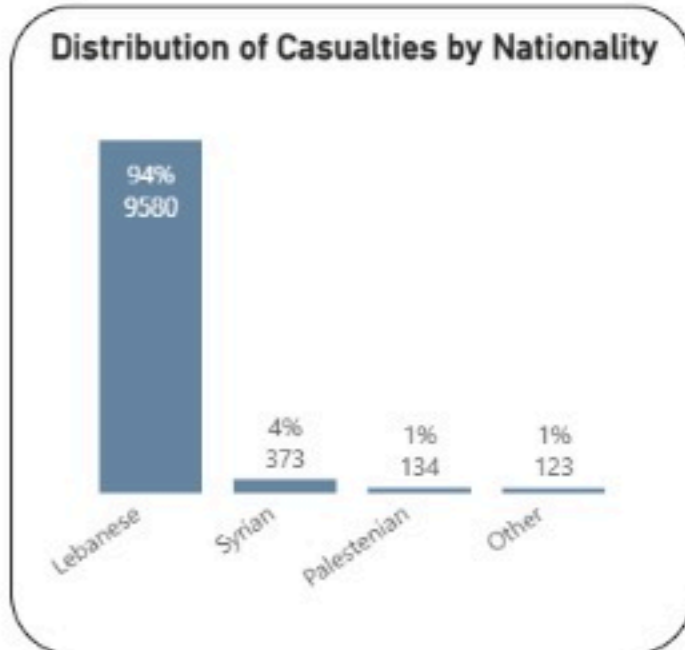

Overview of Lebanon War 2023-2026: Deaths and Injuries from 02/03/2026 to 24/04/2026.

Date: 3/2/2026 to 4/24/2026

● Injuries ● Dead

Casualties
10210

Injuries
7719

Death
2491

Hospitals

Damaged Hospitals: **15**

Closed Hospitals: **6**

Attacks on Health Care Workers

EMS Attacks: **129**

Total Martyrs: **100**

Total Injuries: **233**

EMS Damaged: **25**

Vehicles Damaged: **116**

EMS Martyrs: **95**