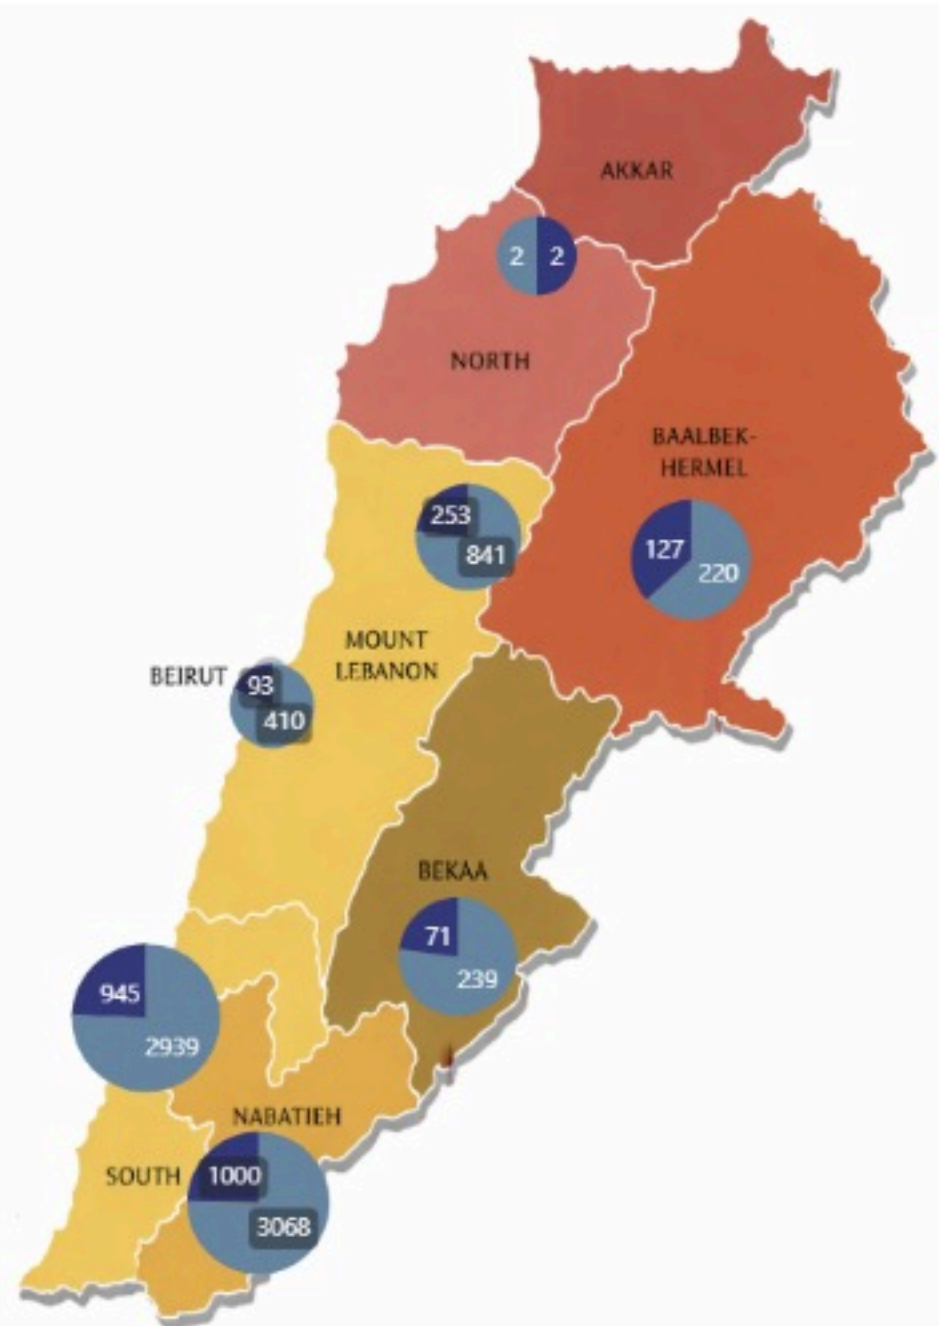

Overview of Lebanon War 2023-2026: Deaths and Injuries from 02/03/2026 to 24/04/2026.

Date: 3/2/2026 to 4/24/2026

● Injuries ● Dead

Casualties
10210

Injuries
7719

Death
2491

Hospitals

Damaged Hospitals: **15**

Closed Hospitals: **6**

Attacks on Health Care Workers

EMS Attacks: **129**

Total Martyrs: **100**

Total Injuries: **233**

EMS Damaged: **25**

Vehicles Damaged: **116**

EMS Martyrs: **95**

HCW Martyrs: **5**

EMS Injuries: **196**

HCW Injuries: **37**

EMT

Team: **31**

EMT Staff: **47**