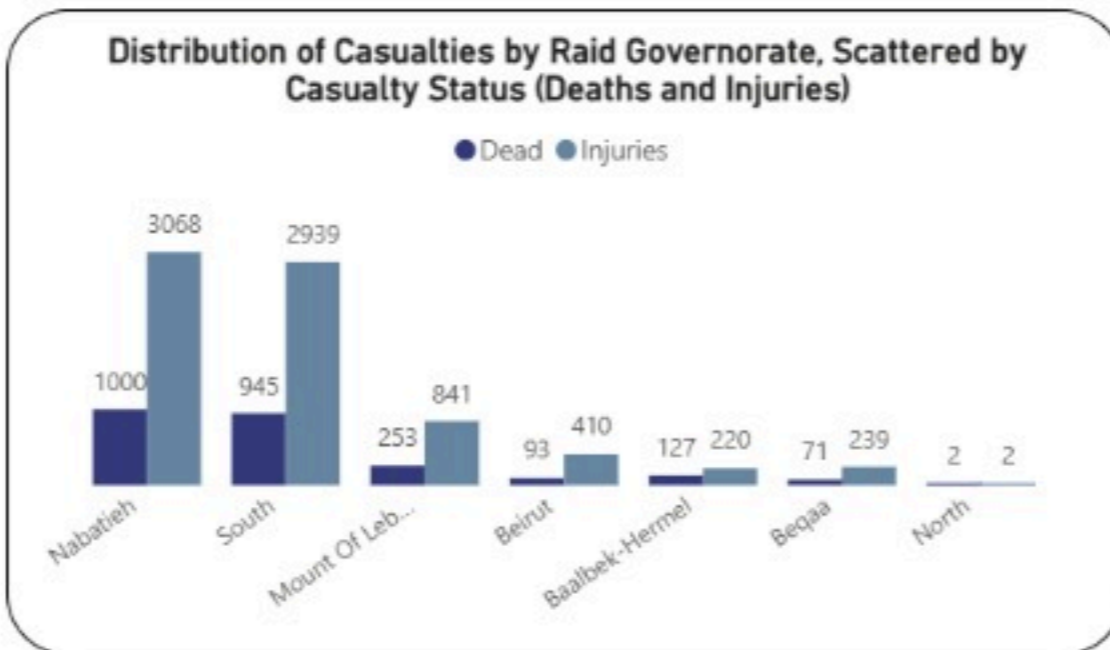

Overview of Lebanon War 2023-2026: Deaths and Injuries from 02/03/2026 to 24/04/2026.

Date: 3/2/2026 to 4/24/2026

● Injuries ● Dead

Casualties
10210

Injuries
7719

Death
2491

Hospitals

Damaged Hospitals: **15**

Closed Hospitals: **6**

Attacks on Health Care Workers

EMS Attacks: **129**

Total Martyrs: **100**

Total Injuries: **233**

EMS Damaged: **25**

Vehicles Damaged: **116**

EMS Martyrs: **95**