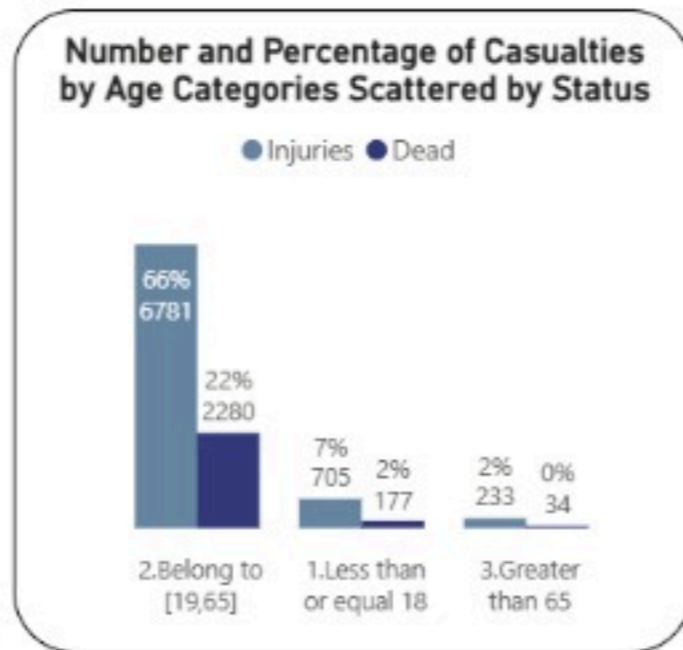

Overview of Lebanon War 2023-2026: Deaths and Injuries from 02/03/2026 to 24/04/2026.

Date: 3/2/2026 to 4/24/2026

● Injuries ● Dead

Casualties
10210

Injuries
7719

Death
2491

Hospitals

Damaged Hospitals: **15**

Closed Hospitals: **6**

Attacks on Health Care Workers

EMS Attacks: **129**

Total Martyrs: **100**

Total Injuries: **233**

EMS Damaged: **25**

Vehicles Damaged: **116**

EMS Martyrs: **95**