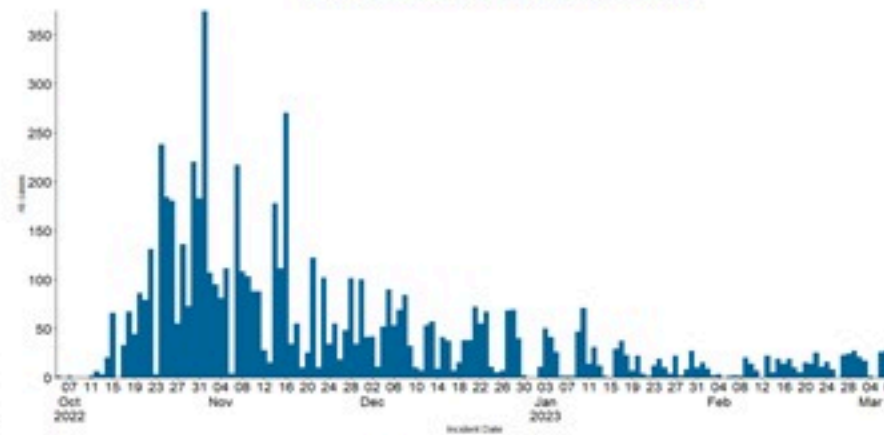

Call Centers
 1760 (Red Cross)
 1787 (MOPH)

All cases (suspected and confirmed)		Confirmed Cases		Deaths (confirmed)	
New (past 24 h)	Cumulative	New (past 24 h)	Cumulative	New	Cumulative
17	6816	0	671	0	23

By Sex
(suspected and confirmed)

Occupied hospital beds
(suspected and confirmed)

By date of report
(suspected and confirmed)

By Hospital Admission
(suspected and confirmed)

By locality (confirmed cases)

By age group
(suspected and confirmed cases)