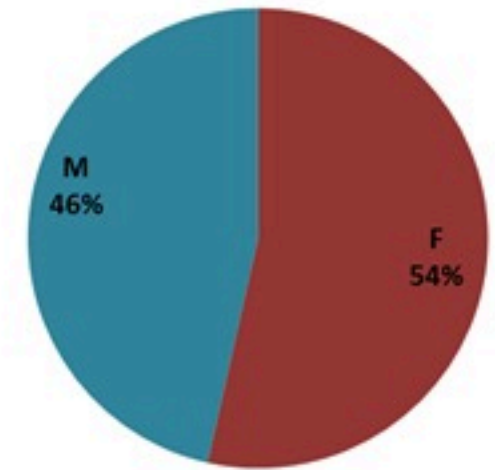

Call Centers
 1760 (Red Cross)
 1787 (MOPH)

All cases (suspected and confirmed)		Confirmed Cases		Deaths (confirmed)	
New (past 24 h)	Cumulative	New (past 24 h)	Cumulative	New	Cumulative
17	6816	0	671	0	23

By Sex
(suspected and confirmed)

Occupied hospital beds
(suspected and confirmed)

By date of report
(suspected and confirmed)

By Hospital Admission
(suspected and confirmed)

By locality (confirmed cases)

By age group
(suspected and confirmed cases)