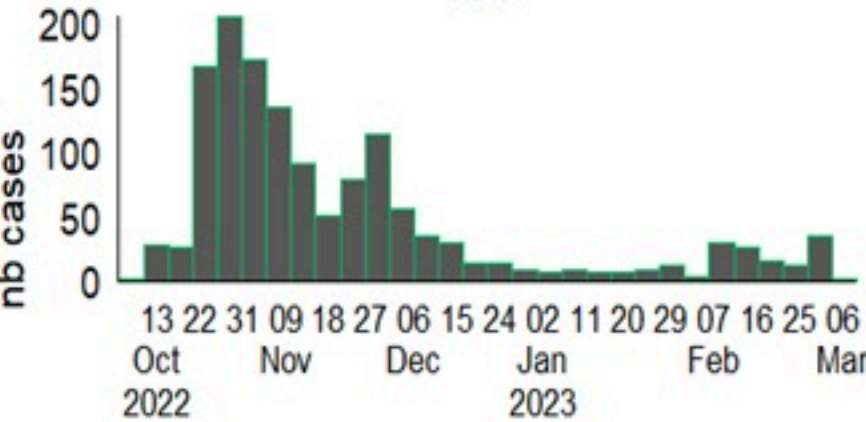

By Sex
(suspected and confirmed)

Occupied hospital beds
(suspected and confirmed)

By date of report
(suspected and confirmed)

By Hospital Admission
(suspected and confirmed)

By locality (confirmed cases)

By age group
(suspected and confirmed cases)

By Outcome
(suspected and confirmed)

Cholera Surveillance Report

6 Mar 2023

Epicurves by date of reporting by province
(suspected and confirmed)

Akkar

Bekaa

Beirut

North