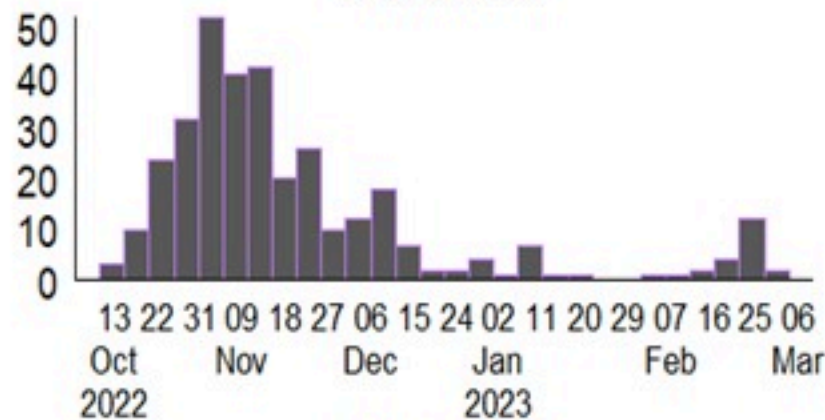

Mount Lebanon