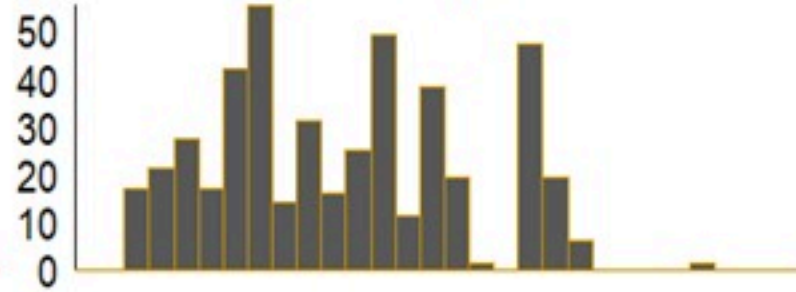

By Outcome
(suspected and confirmed)

Cholera Surveillance Report

6 Mar 2023

Epicurves by date of reporting by province
(suspected and confirmed)

Akkar

Bekaa

Beirut

North