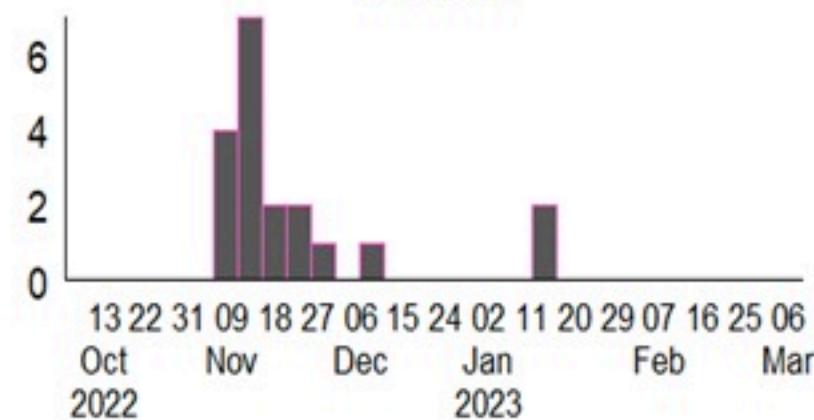

Baalbek-Hermel

South

Mount Lebanon

El Nabatieh

Incident Date

Cholera Surveillance Update

6 Mar 2023

4