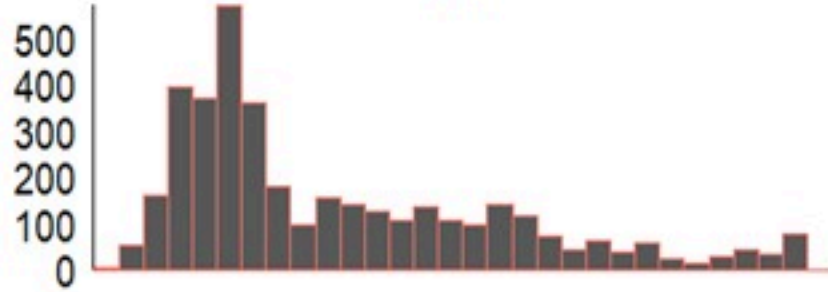

By Outcome
(suspected and confirmed)

Cholera Surveillance Report

6 Mar 2023

Epicurves by date of reporting by province
(suspected and confirmed)

Akkar

Bekaa

Beirut

North