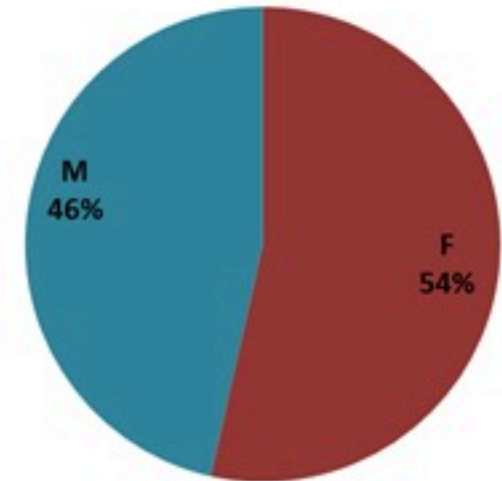

حسب البلده
(للحالات المثبتة)

Cholera Surveillance Report

5 Apr 2023

Call Centers
 1760 (Red Cross)
 1787 (MOPH)

All cases (suspected and confirmed)		Confirmed Cases		Deaths (confirmed)	
New (past 24 h)	Cumulative	New (past 24 h)	Cumulative	New	Cumulative
14	7246	0	671	0	23

By Sex
(suspected and confirmed)

Occupied hospital beds
(suspected and confirmed)

By date of report
(suspected and confirmed)

By Hospital Admission
(suspected and confirmed)

By locality (confirmed cases)

By age group
(suspected and confirmed cases)