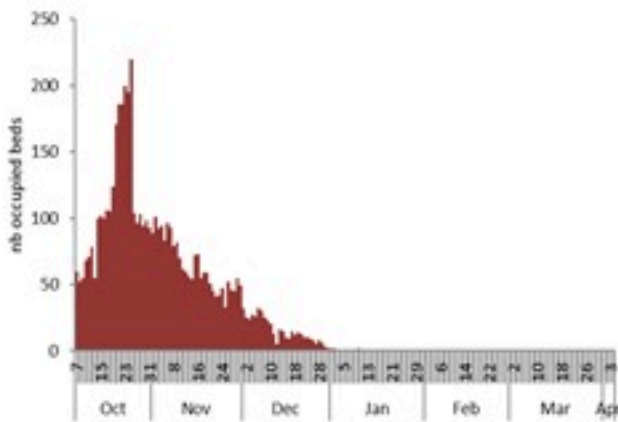

حسب البلده
(للحالات المثبتة)

Cholera Surveillance Report

5 Apr 2023

Call Centers
 1760 (Red Cross)
 1787 (MOPH)

All cases (suspected and confirmed)		Confirmed Cases		Deaths (confirmed)	
New (past 24 h)	Cumulative	New (past 24 h)	Cumulative	New	Cumulative
14	7246	0	671	0	23

By Sex
(suspected and confirmed)

Occupied hospital beds
(suspected and confirmed)

By date of report
(suspected and confirmed)

By Hospital Admission
(suspected and confirmed)

By locality (confirmed cases)

By age group
(suspected and confirmed cases)