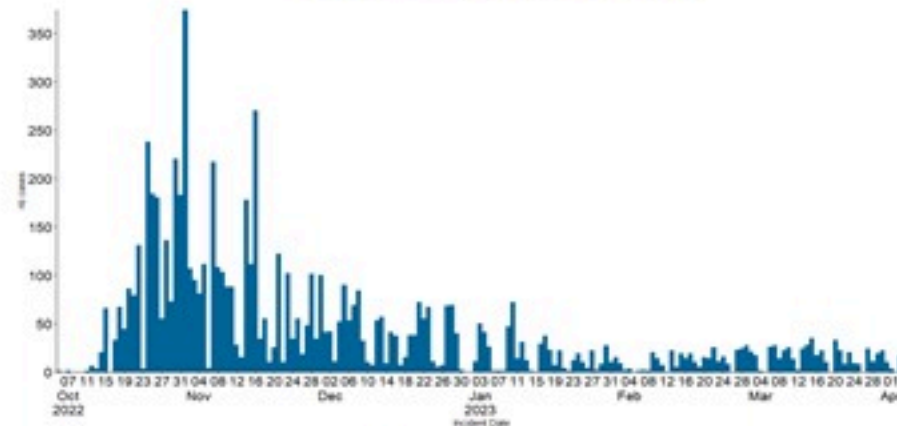

حسب البلده
(للحالات المثبتة)

Cholera Surveillance Report

5 Apr 2023

Call Centers
 1760 (Red Cross)
 1787 (MOPH)

All cases (suspected and confirmed)		Confirmed Cases		Deaths (confirmed)	
New (past 24 h)	Cumulative	New (past 24 h)	Cumulative	New	Cumulative
14	7246	0	671	0	23

By Sex
(suspected and confirmed)

Occupied hospital beds
(suspected and confirmed)

By date of report
(suspected and confirmed)

By Hospital Admission
(suspected and confirmed)

By locality (confirmed cases)

By age group
(suspected and confirmed cases)