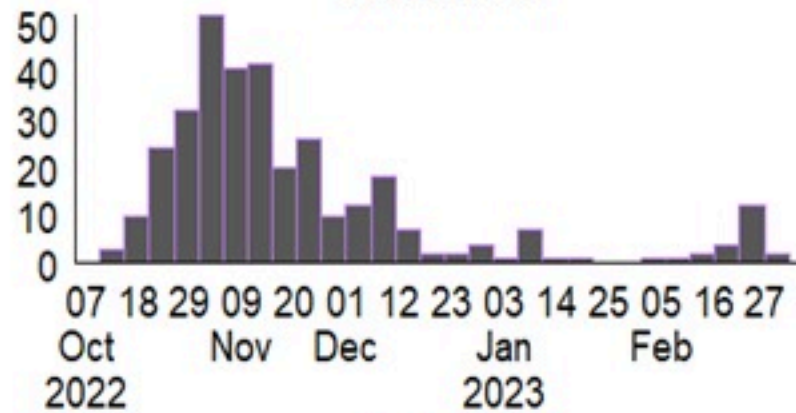

Mount Lebanon