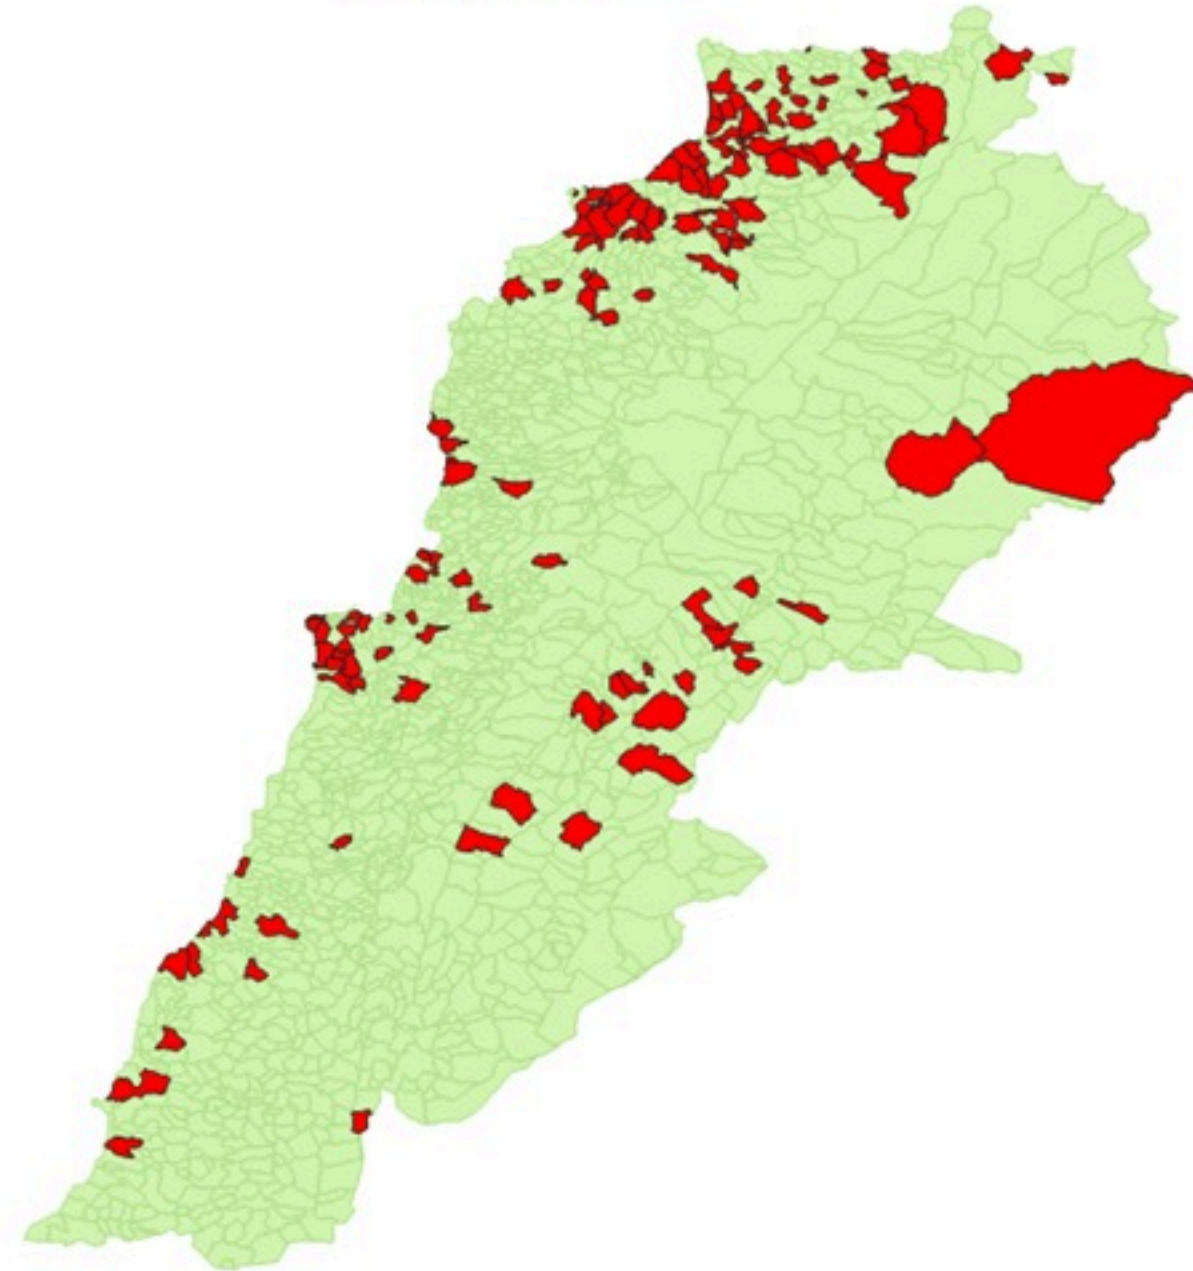

Cholera Surveillance Update 5 Mar 2023

By locality (confirmed)
حسب البلدة (المتبئة)

Figures in table are subject to modification following updates and data correction

Caza	Locality	Cases	Caza	Locality	Cases		
Akkar	Akkar Atika	1	Kiswan	Aintouna	1		
	Amayer/Quadi Khaled	1		Ballounh	1		
	Arqa / Marlayet Haddara	2		Bqatouta	7		
	Bebnine / Baddoua	16		Ghair	2		
	Beit Hajj/Koucha/Khreibit Jindi	1		Jounieh Ghadir	4		
	Bergayel	1		Jounieh Sabra	4		
	Bezbina	1		Yahchouch	1		
	Birch	2		Zouk Mosbeh	3		
	Bqerzia	1		Kouna	Aaba	1	
	Cheikh Ayache / Chir Hmairine	1			Aufdiq	1	
	Dahr Qambar /Hokr Qatteh	1			Basa	1	
	Dabadab	1	Bsama		1		
	Dinbou	2	Dahr Ain / Ras Masqua		1		
	Fneydek	2	Rachdibbine		1		
	Halba	1	Kfar Aqa		1		
	Hayssa	1	Aadayssah		1		
	Hocouich	1	Marjoun		Biklaya	1	
	Jdeidat Qaytee	1			Broummata	1	
	Kfar Harra	4		Bsalim	1		
	Kfar Melki	1		Daruna/Borj Hammoud	2		
	Khane Hayat	1		Mansourieh	3		
	Khirbet Char	2		Zalqa	1		
	Kneisset Hnaldar	1		Minieh Danieh	Aadoua	1	
	Kouachra	1	Assoun		4		
	Koukikhat	2	Ain El Timh		1		
	Machha	2	Bahsa		1		
	Majdala	1	Bakhaoum		4		
	Memneaa	1	Bhanine / Zouk Bhanine		7		
	Mhamarah / Nahr Bared / Abdeh	22	Btamar		6		
	Minlara	1	Douniya		1		
	Mqyatea	1	Kfar Chollane		2		
	Ouadi Jamous	11	Kfar Habou		1		
	Qaabrine / Tal Hayat	1	Makubta		2		
Qbalyat	1	Minieh	18				
Qlayat Akkar	2	Qouatiyh	1				
Qobet Chamra	17	Qatime	3				
Rahbeh	1	Rihanieh	35				
Ransiyeh / Deir Dalloum	1	Sir Dannieh	5				
Saadine	4	Saïda	Aanqoun		1		
Tell Abbas Charqui	2		Bissariyeh		4		
Tieil	1		Ghazieh	2			
Zouq Haddara	1		Khawayeb	3			
Zouq Hosnieh	1		Saïda	1			
			Sawfand	1			
Aley	Aley	1	Sour	Abbassiyeh	1		
	Hay Selloum/Chouifat	1		Deir Qaroun Ain	4		
Baabda	Ain Roumanneh	1	Tripoli	Badawi	16		
	Borj Brajneh	3		Mina	7		
	Ghbayroh/Chiyah/Sabra	2		Qobbah	21		
	Hadath	1		Tripoli Bab Raml	1		
	Haret Hireik	1		Tripoli Gardans	2		
	Kfar Chima	1		Tripoli Haddadine	1		
	Mrejijh	2		Tripoli Nouri	1		
Baalbeck	Arsal	27		Tripoli Souayqa / Issaïn	3		
	Kfar Dabache	2		Tripoli Tabbaneh	21		
	Khodr	2		Tripoli Zaitoun	15		
	Temnine Faouqa	1	West Beqaa	Kamel Jaruz	1		
	Temnine Tahta	1		Kufaya	1		
Younine	1	Saghbine		1			
Batroun	Chikka	1		Zahleh	Aali Nahri	2	
	Beirut	Achrafieh			2	Bar Elias	2
		Ain Miralssch			1	Dalhamieh	2
		Hamra	1		Hazuch Mandra	1	
		Mdaouar / Mar Mikhael	1		Hawch Omara	7	
Msaïtbeh		1	Majdal Anjar		1		
Chouf	Zaarouriyeh	1	Qob Elias		9		
	Jbeil	Amchit	1		Raït	11	
Ehmej		1	Saïdayl		11		
Fidar		1	Talabaya		2		
Halate		1	Zahleh Madaka	2			
Jbeil		1	Zghorta	Aalma	1		
Mastita		2		Andeh	1		
				Kfar Drazous	2		
		Majdalya Zghorta		7			
		Mirata / Fazar		3			
		Sabwâ	1				
		Zghorta	5