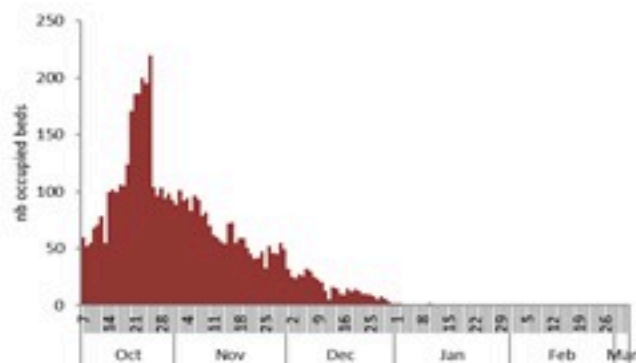

5 Mar 2023

Call Centers
 1760 (Red Cross)
 1787 (MOPH)

All cases (suspected and confirmed)		Confirmed Cases		Deaths (confirmed)	
New (past 24 h)	Cumulative	New (past 24 h)	Cumulative	New	Cumulative
1	6745	0	671	0	23

By Sex
(suspected and confirmed)

Occupied hospital beds
(suspected and confirmed)

By date of report
(suspected and confirmed)

By Hospital Admission
(suspected and confirmed)

By locality (confirmed cases)

By age group
(suspected and confirmed cases)