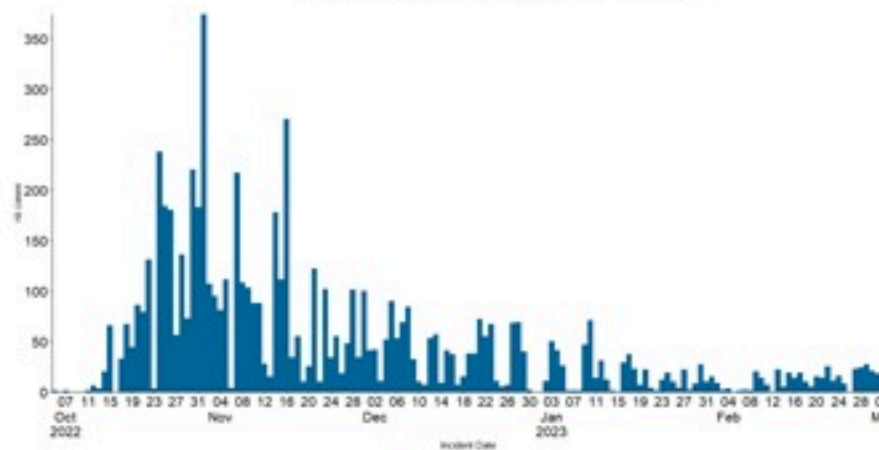

5 Mar 2023

Call Centers
 1760 (Red Cross)
 1787 (MOPH)

All cases (suspected and confirmed)		Confirmed Cases		Deaths (confirmed)	
New (past 24 h)	Cumulative	New (past 24 h)	Cumulative	New	Cumulative
1	6745	0	671	0	23

By Sex
(suspected and confirmed)

Occupied hospital beds
(suspected and confirmed)

By date of report
(suspected and confirmed)

By Hospital Admission
(suspected and confirmed)

By locality (confirmed cases)

By age group
(suspected and confirmed cases)