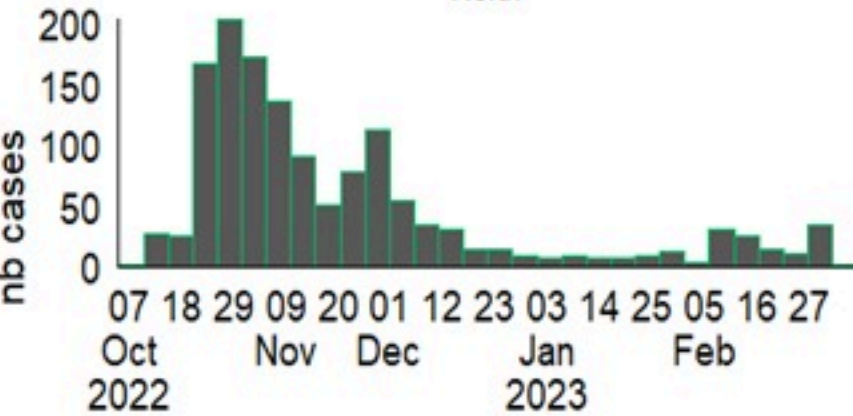

By Sex
(suspected and confirmed)

Occupied hospital beds
(suspected and confirmed)

By date of report
(suspected and confirmed)

By Hospital Admission
(suspected and confirmed)

By locality (confirmed cases)

By age group
(suspected and confirmed cases)

By Outcome
(suspected and confirmed)

Cholera Surveillance Report

5 Mar 2023

Epicurves by date of reporting by province
(suspected and confirmed)

Akkar

Bekaa

Beirut

North