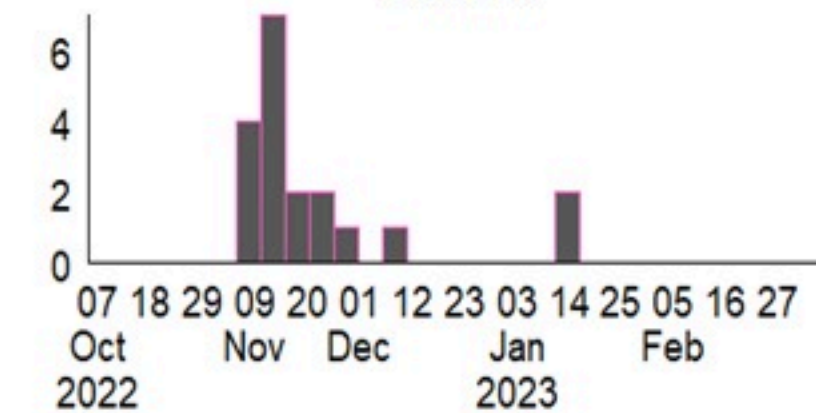

Baalbek-Hermel

South

Mount Lebanon

El Nabatieh

Incident Date

Cholera Surveillance Update

5 Mar 2023

Cumulative Attack Rate per 100,000 (suspected and confirmed)