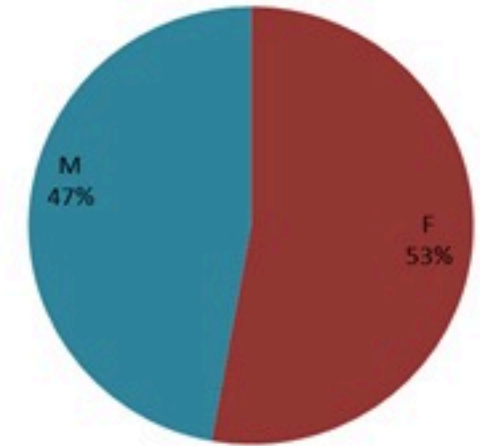

حسب الاستشفاء
(المشبهة والمتبنة)

حسب تطور
الحالة
(المشبهة والمتبنة)

Cholera Surveillance Report

28 Dec 2022

Call Centers
 1760 (Red Cross)
 1787 (MOPH)

All cases (suspected and confirmed)		Confirmed Cases		Deaths (confirmed)	
New (past 24 h)	Cumulative	New (past 24 h)	Cumulative	New	Cumulative
70	5698	1	669	0	23

By Sex
(suspected and confirmed)

Occupied hospital beds
(suspected and confirmed)

By date of report
(suspected and confirmed)

By Hospital Admission
(suspected and confirmed)

By locality (confirmed cases)

By age group
(suspected and confirmed cases)