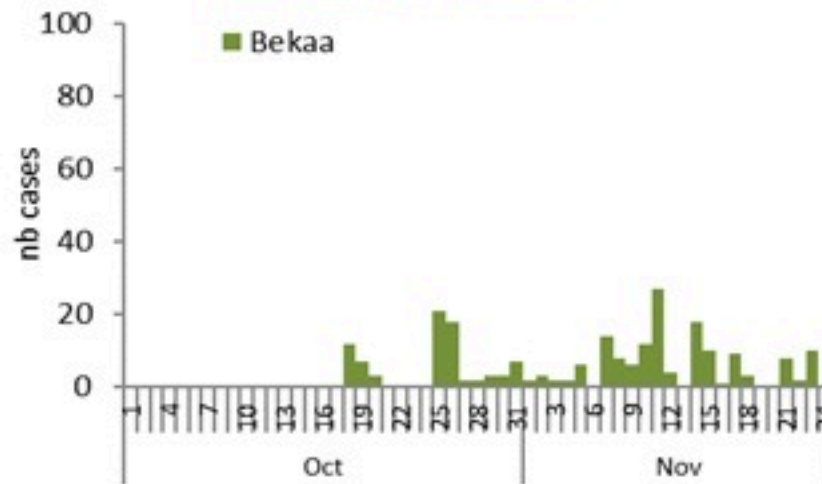

Cholera Vaccination Campaign (Cumulative of delivered doses up to past day)	
Past day	Cumulative (corrected)
13,493	376,117

Occupied hospital beds
(suspected and confirmed)

By date of report
(suspected and confirmed)

By Hospital Admission
(suspected and confirmed)

By locality (confirmed cases)

By age group
(suspected and confirmed cases)

By Outcome
(suspected and confirmed)

Cholera Surveillance Report

25 Nov 2022

Epicurves by date of reporting by province
(suspected and confirmed)