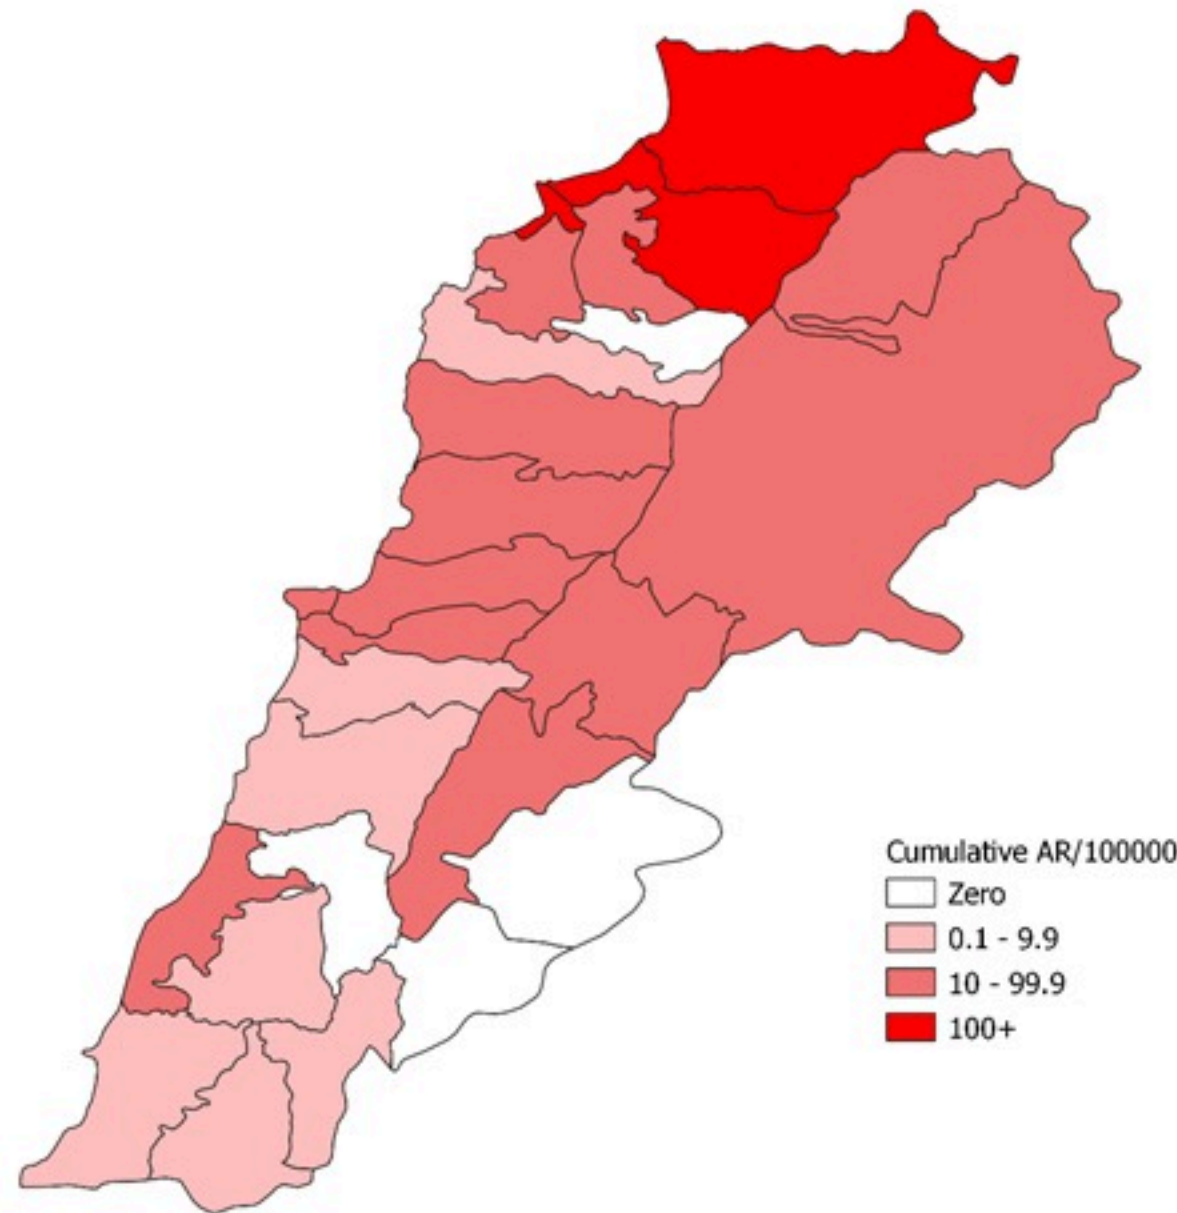

Cholera Surveillance Update

25 Nov 2022

Cumulative Attack Rate per 100,000 (suspected and confirmed)
نسبة الحدوث التراكمية لكل مئة ألف نسمة (الحالات المشتبهية والمثبتة)