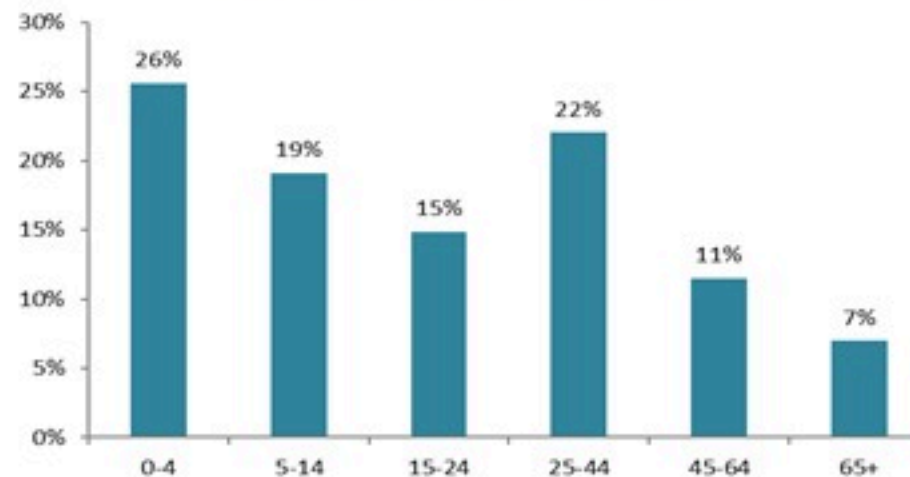

By Outcome
(suspected and confirmed)

By age group
(suspected and confirmed cases)