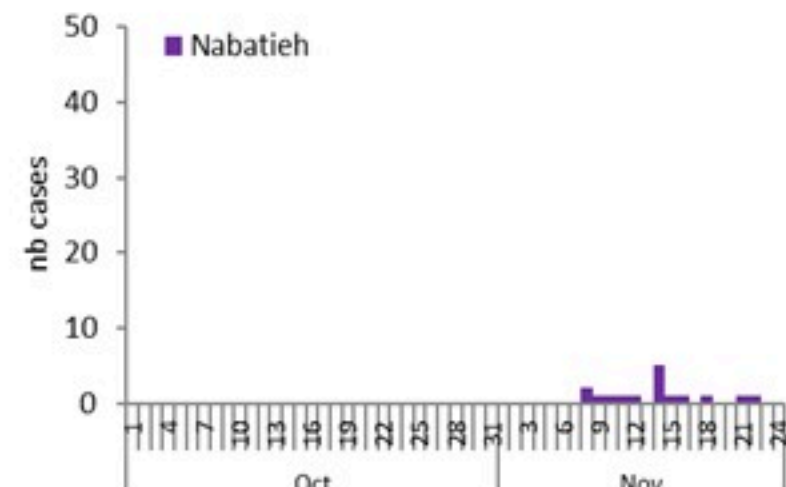

Cholera Vaccination Campaign (Cumulative of delivered doses up to past day)	
Past day	Cumulative (corrected)
13,493	376,117

Occupied hospital beds
(suspected and confirmed)

By date of report
(suspected and confirmed)

By Hospital Admission
(suspected and confirmed)

By locality (confirmed cases)

By age group
(suspected and confirmed cases)

By Outcome
(suspected and confirmed)

Cholera Surveillance Report

25 Nov 2022

Epicurves by date of reporting by province
(suspected and confirmed)