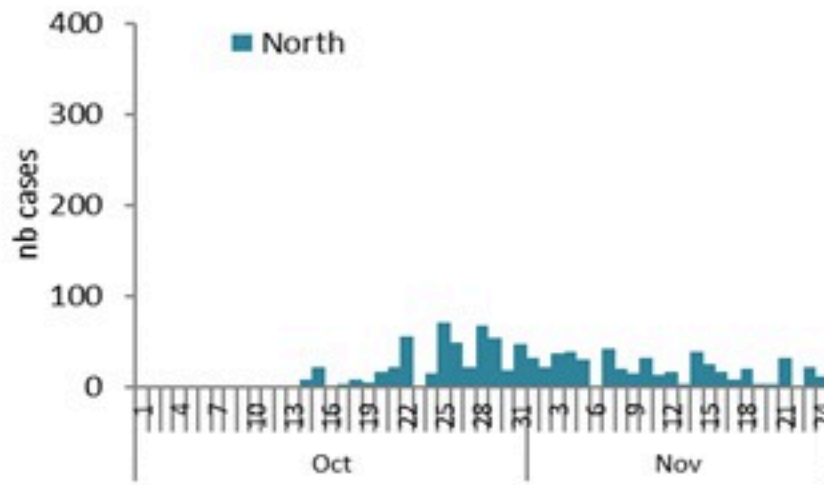

Cholera Vaccination Campaign (Cumulative of delivered doses up to past day)	
Past day	Cumulative (corrected)
13,493	376,117

Occupied hospital beds
(suspected and confirmed)

By date of report
(suspected and confirmed)

By Hospital Admission
(suspected and confirmed)

By locality (confirmed cases)

By age group
(suspected and confirmed cases)

By Outcome
(suspected and confirmed)

Cholera Surveillance Report

25 Nov 2022

Epicurves by date of reporting by province
(suspected and confirmed)