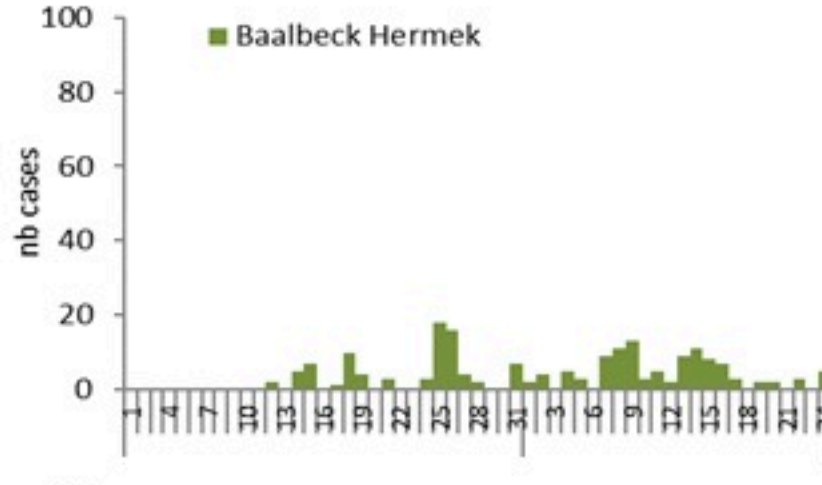

By Hospital Admission
(suspected and confirmed)

By locality (confirmed cases)

By age group
(suspected and confirmed cases)

By Outcome
(suspected and confirmed)

Cholera Surveillance Report

25 Nov 2022

Epicurves by date of reporting by province
(suspected and confirmed)