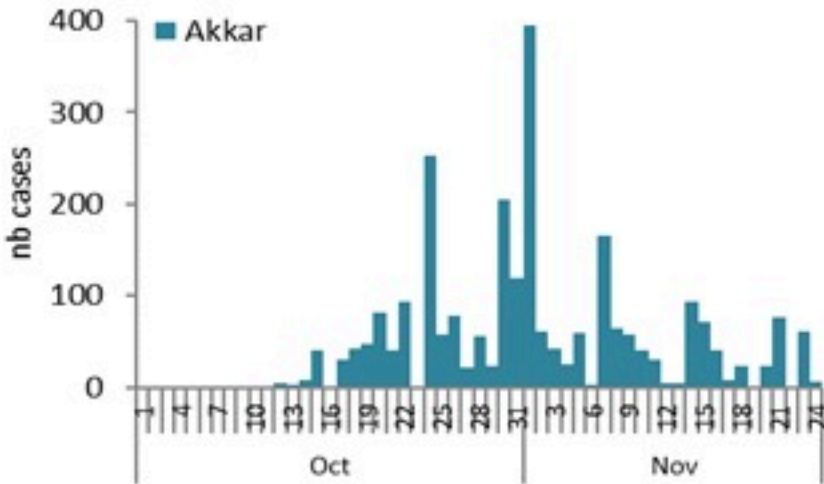

Cholera Vaccination Campaign (Cumulative of delivered doses up to past day)	
Past day	Cumulative (corrected)
13,493	376,117

Occupied hospital beds
(suspected and confirmed)

By date of report
(suspected and confirmed)

By Hospital Admission
(suspected and confirmed)

By locality (confirmed cases)

By age group
(suspected and confirmed cases)

By Outcome
(suspected and confirmed)

Cholera Surveillance Report

25 Nov 2022

Epicurves by date of reporting by province
(suspected and confirmed)