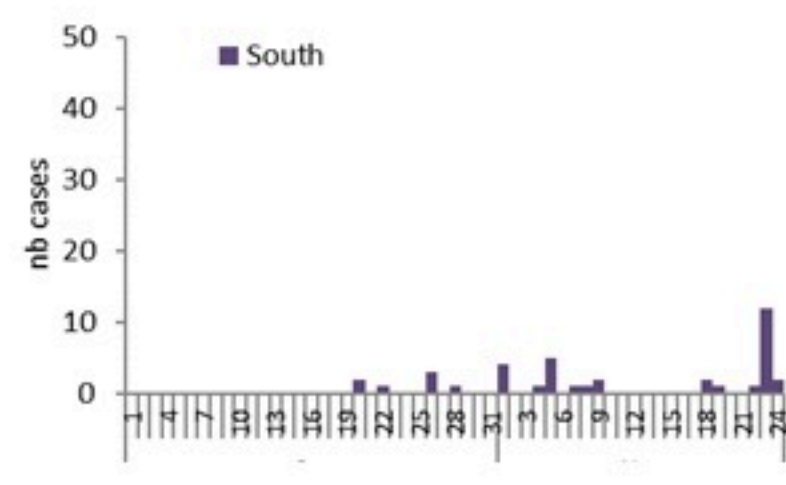

Cholera Vaccination Campaign (Cumulative of delivered doses up to past day)	
Past day	Cumulative (corrected)
13,493	376,117

Occupied hospital beds
(suspected and confirmed)

By date of report
(suspected and confirmed)

By Hospital Admission
(suspected and confirmed)

By locality (confirmed cases)

By age group
(suspected and confirmed cases)

By Outcome
(suspected and confirmed)

Cholera Surveillance Report

25 Nov 2022

Epicurves by date of reporting by province
(suspected and confirmed)