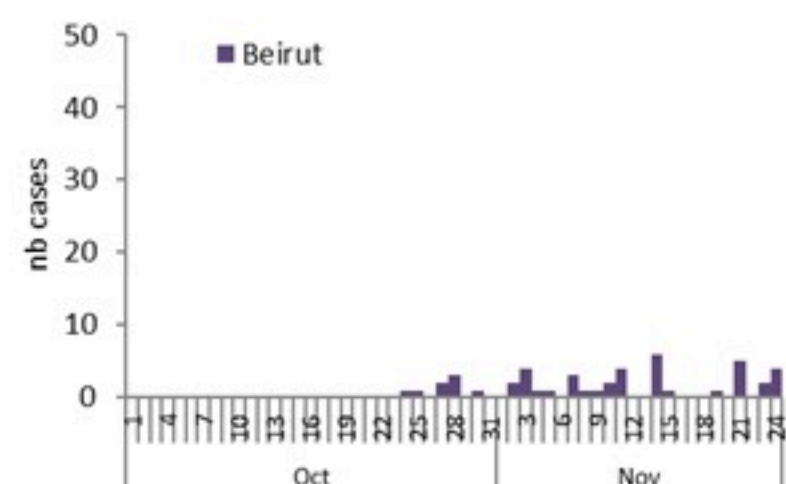

Cholera Vaccination Campaign (Cumulative of delivered doses up to past day)	
Past day	Cumulative (corrected)
13,493	376,117

Occupied hospital beds
(suspected and confirmed)

By date of report
(suspected and confirmed)

By Hospital Admission
(suspected and confirmed)

By locality (confirmed cases)

By age group
(suspected and confirmed cases)

By Outcome
(suspected and confirmed)

Cholera Surveillance Report

25 Nov 2022

Epicurves by date of reporting by province
(suspected and confirmed)