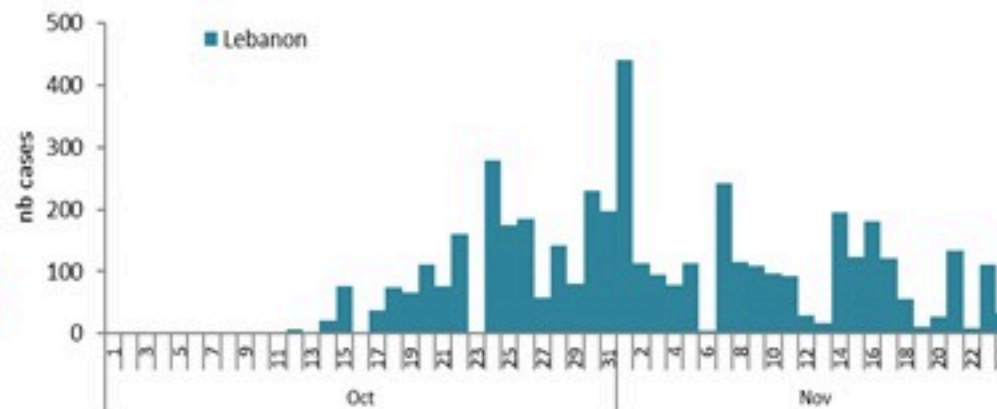

Call Centers
 1760 (Red Cross)
 1787 (MOPH)

All cases (suspected and confirmed)		Confirmed Cases		Deaths (confirmed)	
New (past 24 h)	Cumulative	New (past 24 h)	Cumulative	New	Cumulative
34	4337	7	595	0	20

Cholera Vaccination Campaign (Cumulative of delivered doses up to past day)	
Past day	Cumulative (corrected)
13,493	376,117

Occupied hospital beds
(suspected and confirmed)

By date of report
(suspected and confirmed)