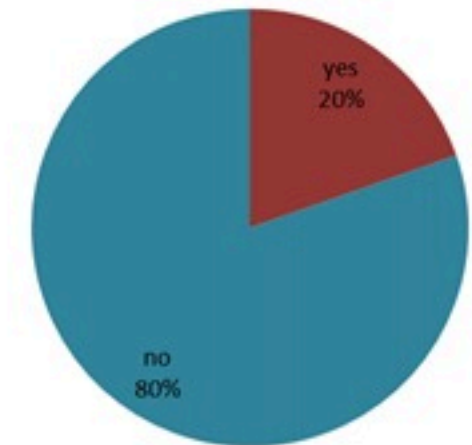

By Hospital Admission
(suspected and confirmed)