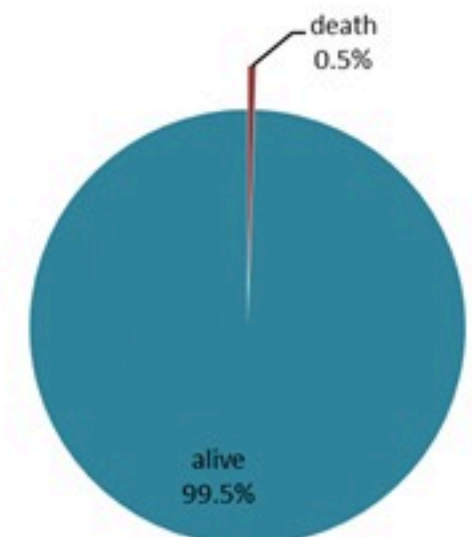

Cholera Vaccination Campaign (Cumulative of delivered doses up to past day)	
Past day	Cumulative (corrected)
13,493	376,117

Occupied hospital beds
(suspected and confirmed)

By date of report
(suspected and confirmed)

By Hospital Admission
(suspected and confirmed)

By locality (confirmed cases)

By age group
(suspected and confirmed cases)

By Outcome
(suspected and confirmed)

Cholera Surveillance Report

25 Nov 2022

Epicurves by date of reporting by province
(suspected and confirmed)