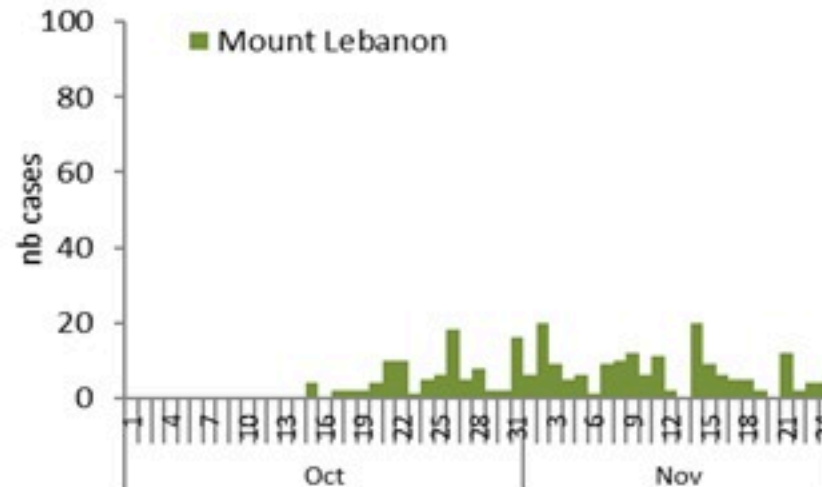

Cholera Vaccination Campaign (Cumulative of delivered doses up to past day)	
Past day	Cumulative (corrected)
13,493	376,117

Occupied hospital beds
(suspected and confirmed)

By date of report
(suspected and confirmed)

By Hospital Admission
(suspected and confirmed)

By locality (confirmed cases)

By age group
(suspected and confirmed cases)

By Outcome
(suspected and confirmed)

Cholera Surveillance Report

25 Nov 2022

Epicurves by date of reporting by province
(suspected and confirmed)