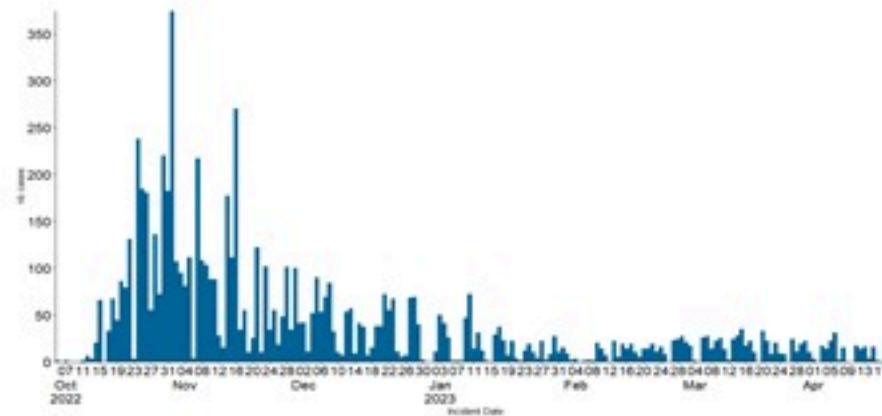

حسب البلده
(للحالات المتبنة)

Cholera Surveillance Report

22 Apr 2023

Call Centers
 1760 (Red Cross)
 1787 (MOPH)

All cases (suspected and confirmed)		Confirmed Cases		Deaths (confirmed)	
New (past 24 h)	Cumulative	New (past 24 h)	Cumulative	New	Cumulative
0	7431	0	671	0	23

By Sex
(suspected and confirmed)

Occupied hospital beds
(suspected and confirmed)

By date of report
(suspected and confirmed)

By Hospital Admission
(suspected and confirmed)

By locality (confirmed cases)

By age group
(suspected and confirmed cases)