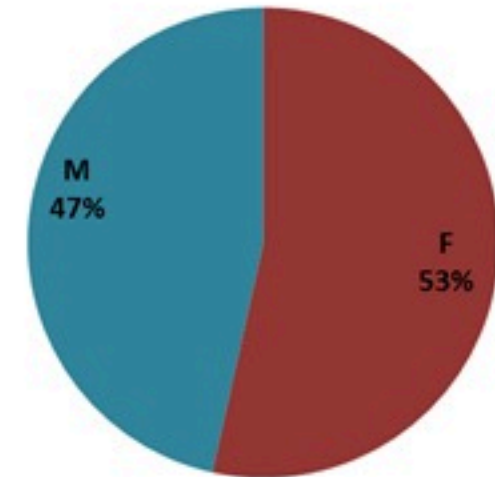

حسب البلده
(للحالات المتبنة)

Cholera Surveillance Report

22 Apr 2023

Call Centers
 1760 (Red Cross)
 1787 (MOPH)

All cases (suspected and confirmed)		Confirmed Cases		Deaths (confirmed)	
New (past 24 h)	Cumulative	New (past 24 h)	Cumulative	New	Cumulative
0	7431	0	671	0	23

By Sex
(suspected and confirmed)

Occupied hospital beds
(suspected and confirmed)

By date of report
(suspected and confirmed)

By Hospital Admission
(suspected and confirmed)

By locality (confirmed cases)

By age group
(suspected and confirmed cases)