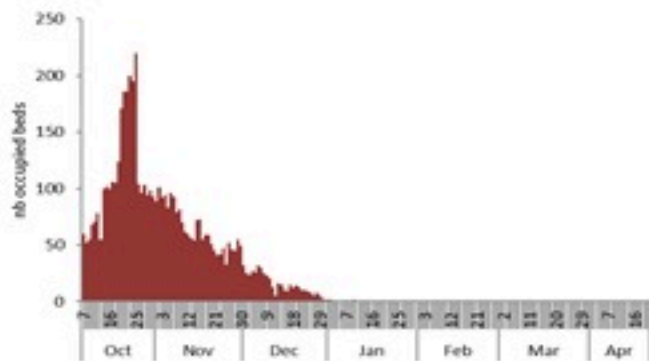

حسب البلده
(للحالات المتبنة)

Cholera Surveillance Report

22 Apr 2023

Call Centers
 1760 (Red Cross)
 1787 (MOPH)

All cases (suspected and confirmed)		Confirmed Cases		Deaths (confirmed)	
New (past 24 h)	Cumulative	New (past 24 h)	Cumulative	New	Cumulative
0	7431	0	671	0	23

By Sex
(suspected and confirmed)

Occupied hospital beds
(suspected and confirmed)

By date of report
(suspected and confirmed)

By Hospital Admission
(suspected and confirmed)

By locality (confirmed cases)

By age group
(suspected and confirmed cases)