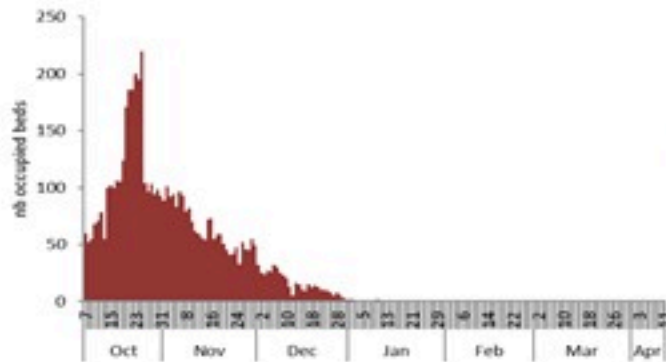

حسب البلده
(للحالات المثبتة)

Cholera Surveillance Report

20 Apr 2023

Call Centers
 1760 (Red Cross)
 1787 (MOPH)

All cases (suspected and confirmed)		Confirmed Cases		Deaths (confirmed)	
New (past 24 h)	Cumulative	New (past 24 h)	Cumulative	New	Cumulative
15	7417	0	671	0	23

By Sex
(suspected and confirmed)

Occupied hospital beds
(suspected and confirmed)

By date of report
(suspected and confirmed)

By Hospital Admission
(suspected and confirmed)

By locality (confirmed cases)

By age group
(suspected and confirmed cases)