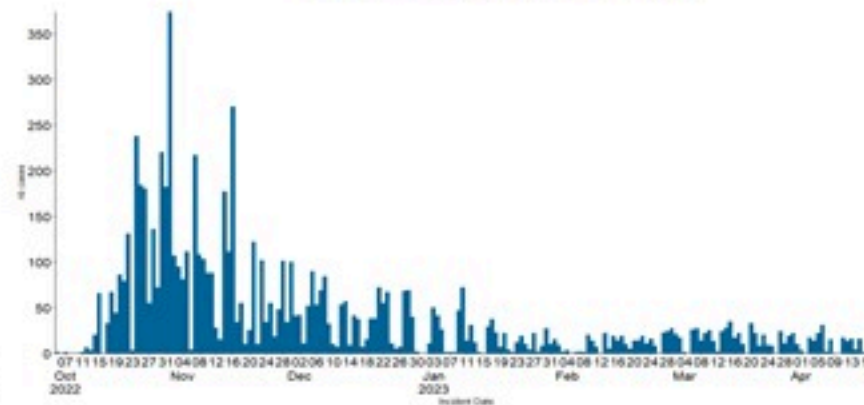

حسب البلده
(للحالات المثبتة)

Cholera Surveillance Report

20 Apr 2023

Call Centers
 1760 (Red Cross)
 1787 (MOPH)

All cases (suspected and confirmed)		Confirmed Cases		Deaths (confirmed)	
New (past 24 h)	Cumulative	New (past 24 h)	Cumulative	New	Cumulative
15	7417	0	671	0	23

By Sex
(suspected and confirmed)

Occupied hospital beds
(suspected and confirmed)

By date of report
(suspected and confirmed)

By Hospital Admission
(suspected and confirmed)

By locality (confirmed cases)

By age group
(suspected and confirmed cases)