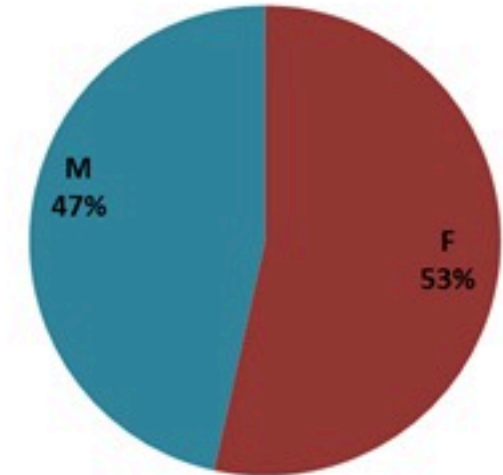

حسب البلده
(للحالات المثبتة)

Cholera Surveillance Report

20 Apr 2023

Call Centers
 1760 (Red Cross)
 1787 (MOPH)

All cases (suspected and confirmed)		Confirmed Cases		Deaths (confirmed)	
New (past 24 h)	Cumulative	New (past 24 h)	Cumulative	New	Cumulative
15	7417	0	671	0	23

By Sex
(suspected and confirmed)

Occupied hospital beds
(suspected and confirmed)

By date of report
(suspected and confirmed)

By Hospital Admission
(suspected and confirmed)

By locality (confirmed cases)

By age group
(suspected and confirmed cases)