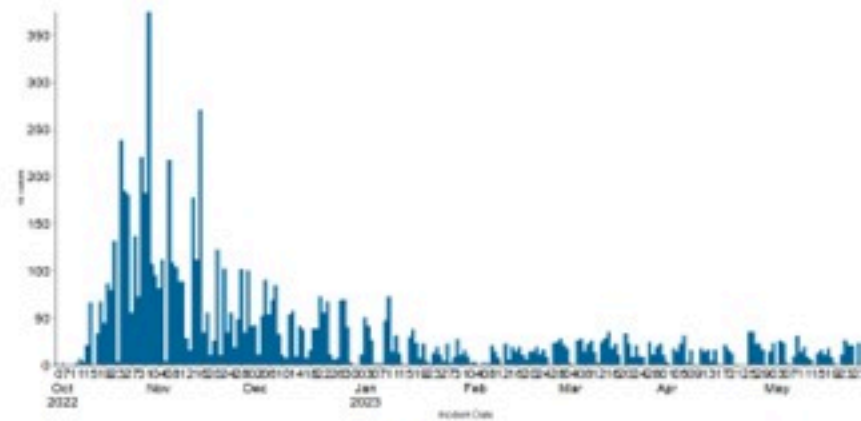

By date of report
(suspected and confirmed)