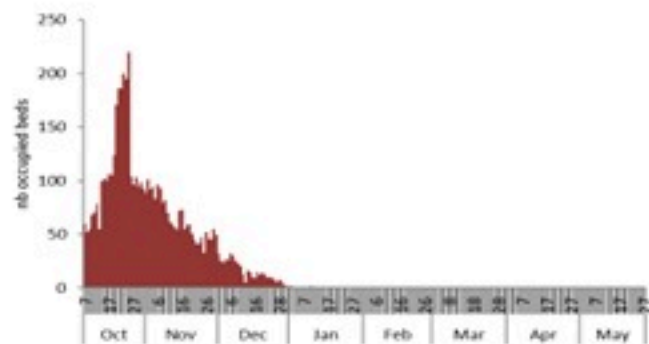

## 2 June 2023

**Call Centers**  
 1760 (Red Cross)  
 1787 (MOPH)

All cases (suspected and confirmed)		Confirmed Cases		Deaths (confirmed)	
New (past 24 h)	Cumulative	New (past 24 h)	Cumulative	New	Cumulative
<b>14</b>	<b>8007</b>	<b>0</b>	<b>671</b>	<b>0</b>	<b>23</b>

By Sex  
(suspected and confirmed)

Occupied hospital beds  
(suspected and confirmed)

By date of report  
(suspected and confirmed)

By Hospital Admission  
(suspected and confirmed)

By locality (confirmed cases)