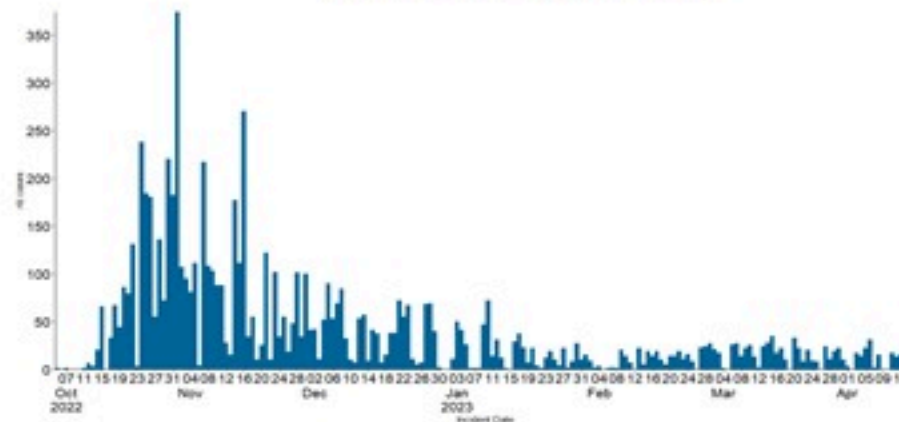

Call Centers
 1760 (Red Cross)
 1787 (MOPH)

All cases (suspected and confirmed)		Confirmed Cases		Deaths (confirmed)	
New (past 24 h)	Cumulative	New (past 24 h)	Cumulative	New	Cumulative
1	7384	0	671	0	23

By Sex
(suspected and confirmed)

Occupied hospital beds
(suspected and confirmed)

By date of report
(suspected and confirmed)

By Hospital Admission
(suspected and confirmed)

By locality (confirmed cases)

By age group
(suspected and confirmed cases)