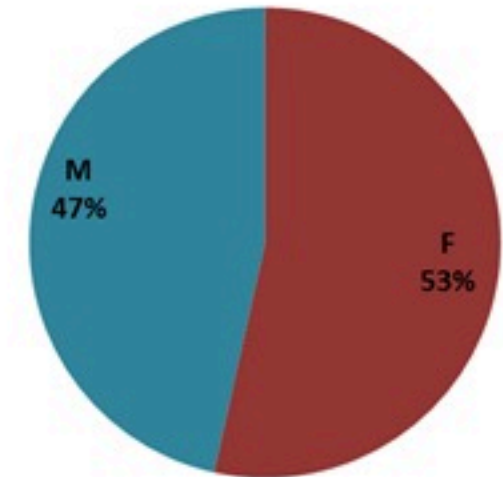

Call Centers
 1760 (Red Cross)
 1787 (MOPH)

All cases (suspected and confirmed)		Confirmed Cases		Deaths (confirmed)	
New (past 24 h)	Cumulative	New (past 24 h)	Cumulative	New	Cumulative
1	7384	0	671	0	23

By Sex
(suspected and confirmed)

Occupied hospital beds
(suspected and confirmed)

By date of report
(suspected and confirmed)

By Hospital Admission
(suspected and confirmed)

By locality (confirmed cases)

By age group
(suspected and confirmed cases)