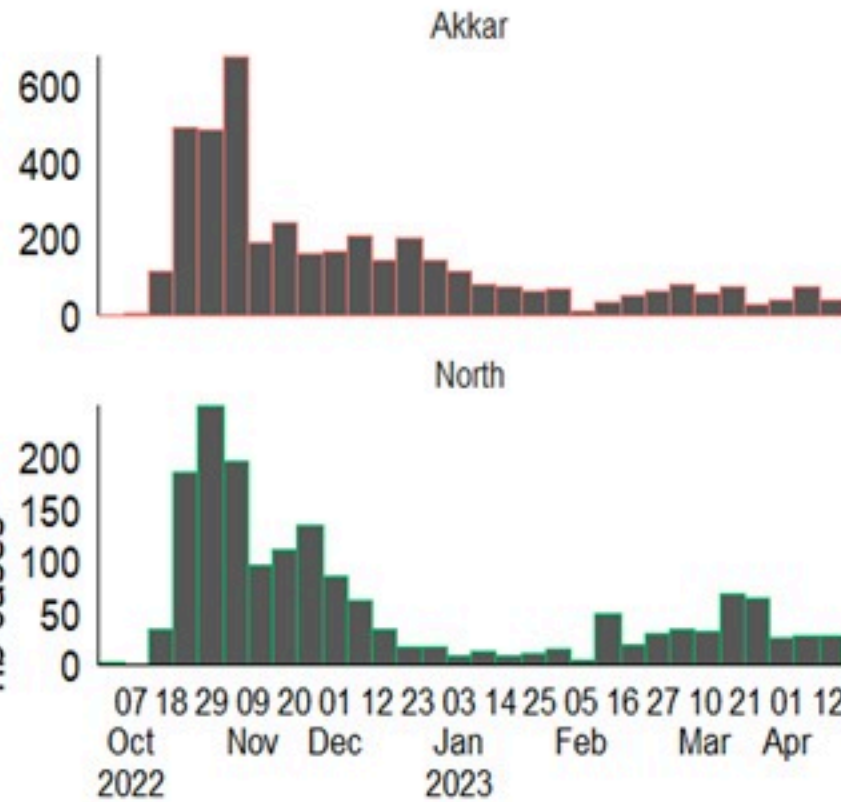

Cholera Surveillance Report

17 Apr 2023

Epicurves by date of reporting by province
(suspected and confirmed)

Incident Date