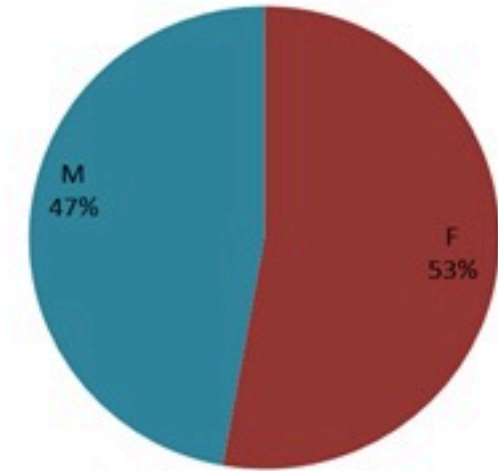

حسب البلدة
(للحالات المثبتة)

Cholera Surveillance Report

11 Dec 2022

Call Centers
 1760 (Red Cross)
 1787 (MOPH)

All cases (suspected and confirmed)		Confirmed Cases		Deaths (confirmed)	
New (past 24 h)	Cumulative	New (past 24 h)	Cumulative	New	Cumulative
7	5135	0	658	0	23

By Sex
(suspected and confirmed)

Occupied hospital beds
(suspected and confirmed)

By date of report
(suspected and confirmed)

By Hospital Admission
(suspected and confirmed)

By locality (confirmed cases)

By age group
(suspected and confirmed cases)