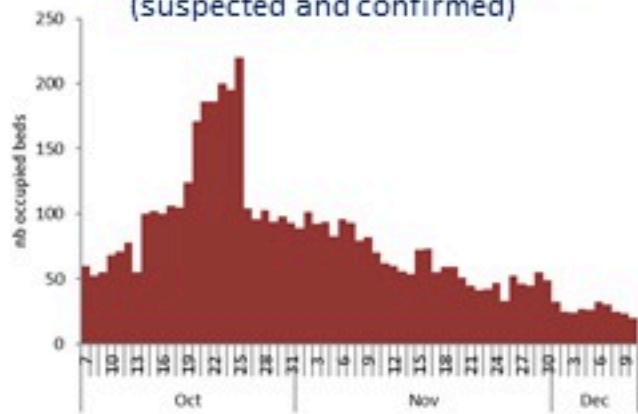

حسب البلدة
(للحالات المثبتة)

Cholera Surveillance Report

11 Dec 2022

Call Centers
 1760 (Red Cross)
 1787 (MOPH)

All cases (suspected and confirmed)		Confirmed Cases		Deaths (confirmed)	
New (past 24 h)	Cumulative	New (past 24 h)	Cumulative	New	Cumulative
7	5135	0	658	0	23

By Sex
(suspected and confirmed)

Occupied hospital beds
(suspected and confirmed)

By date of report
(suspected and confirmed)

By Hospital Admission
(suspected and confirmed)

By locality (confirmed cases)

By age group
(suspected and confirmed cases)