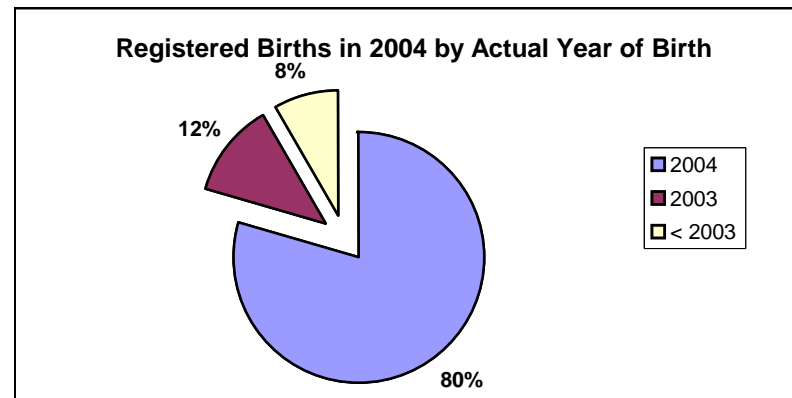

Registered and Reported Births, 2004

Births by Sex

Sex	Number	Percent
Males	26638	51
Females	25171	49
Total	51809	100

Registered Births in 2004 by Actual Year of Birth

Year	Number	Percent
2004	41173	79.5
2003	6351	12.3
< 2003	4285	8.3
Total	51809	100

Lapse of time between actual birth and registration for those born in 2004

Time (months)	Number	Percent
0	21039	51.1
1	12830	31.2
2	2832	6.9
3	1447	3.5
4	1107	2.7
5	700	1.7
6	441	1.1
7	308	0.7
8	192	0.5
9	138	0.3
10	66	0.2
11	73	0.2
	41173	100