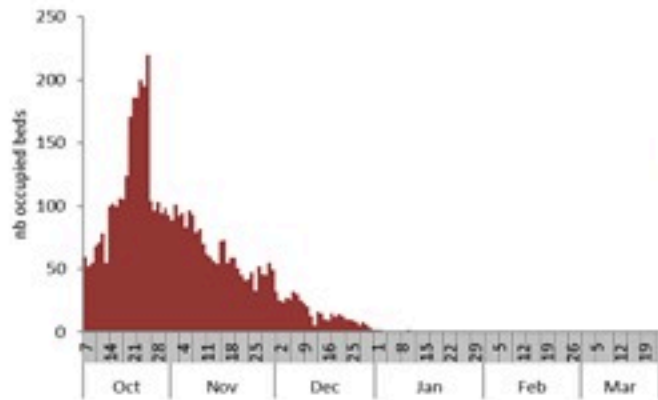

حسب البلدة
(للحالات المتبنة)

Cholera Surveillance Report

24 Mar 2023

Call Centers
 1760 (Red Cross)
 1787 (MOPH)

All cases (suspected and confirmed)		Confirmed Cases		Deaths (confirmed)	
New (past 24 h)	Cumulative	New (past 24 h)	Cumulative	New	Cumulative
22	7107	0	671	0	23

By Sex
(suspected and confirmed)

Occupied hospital beds
(suspected and confirmed)

By date of report
(suspected and confirmed)

By Hospital Admission
(suspected and confirmed)

By locality (confirmed cases)

By age group
(suspected and confirmed cases)