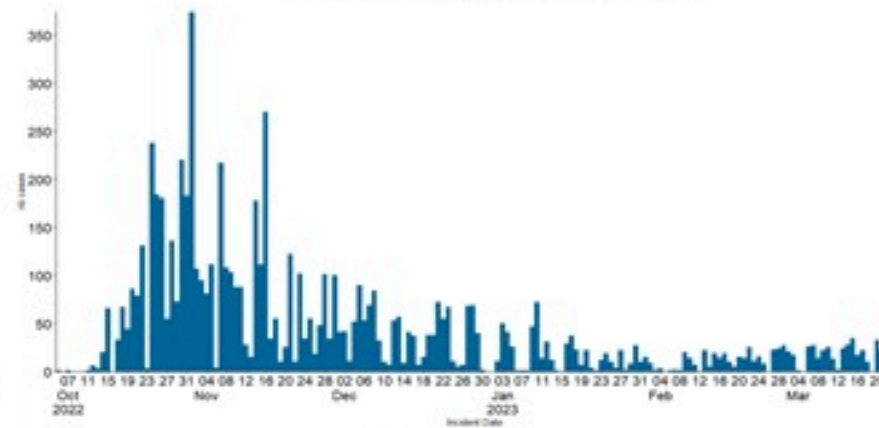

حسب البلدة
(للحالات المتبنة)

Cholera Surveillance Report

24 Mar 2023

Call Centers
 1760 (Red Cross)
 1787 (MOPH)

All cases (suspected and confirmed)		Confirmed Cases		Deaths (confirmed)	
New (past 24 h)	Cumulative	New (past 24 h)	Cumulative	New	Cumulative
22	7107	0	671	0	23

By Sex
(suspected and confirmed)

Occupied hospital beds
(suspected and confirmed)

By date of report
(suspected and confirmed)

By Hospital Admission
(suspected and confirmed)

By locality (confirmed cases)

By age group
(suspected and confirmed cases)