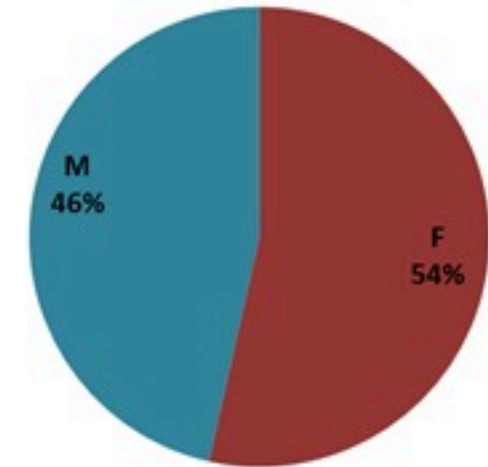

حسب البلدة
(للحالات المتبنة)

Cholera Surveillance Report

24 Mar 2023

Call Centers
 1760 (Red Cross)
 1787 (MOPH)

All cases (suspected and confirmed)		Confirmed Cases		Deaths (confirmed)	
New (past 24 h)	Cumulative	New (past 24 h)	Cumulative	New	Cumulative
22	7107	0	671	0	23

By Sex
(suspected and confirmed)

Occupied hospital beds
(suspected and confirmed)

By date of report
(suspected and confirmed)

By Hospital Admission
(suspected and confirmed)

By locality (confirmed cases)

By age group
(suspected and confirmed cases)