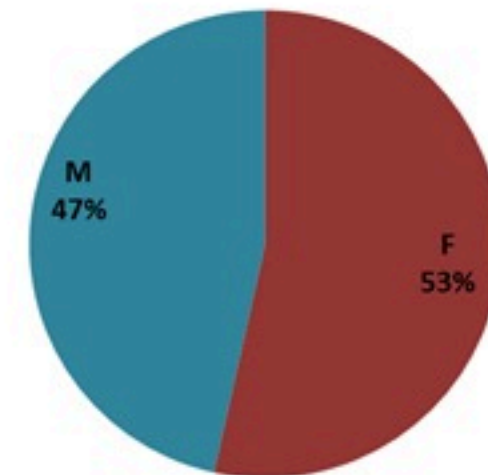

حسب البلده
(للحالات المتبنة)

Cholera Surveillance Report

23 Apr 2023

Call Centers
 1760 (Red Cross)
 1787 (MOPH)

All cases (suspected and confirmed)		Confirmed Cases		Deaths (confirmed)	
New (past 24 h)	Cumulative	New (past 24 h)	Cumulative	New	Cumulative
0	7431	0	671	0	23

By Sex
(suspected and confirmed)

Occupied hospital beds
(suspected and confirmed)

By date of report
(suspected and confirmed)

By Hospital Admission
(suspected and confirmed)

By locality (confirmed cases)

By age group
(suspected and confirmed cases)