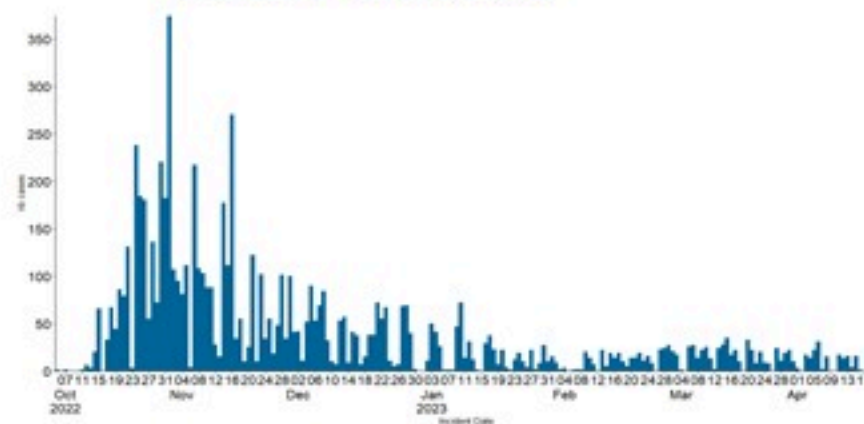

حسب البلده
(للحالات المتبنة)

Cholera Surveillance Report

23 Apr 2023

Call Centers
 1760 (Red Cross)
 1787 (MOPH)

All cases (suspected and confirmed)		Confirmed Cases		Deaths (confirmed)	
New (past 24 h)	Cumulative	New (past 24 h)	Cumulative	New	Cumulative
0	7431	0	671	0	23

By Sex
(suspected and confirmed)

Occupied hospital beds
(suspected and confirmed)

By date of report
(suspected and confirmed)

By Hospital Admission
(suspected and confirmed)

By locality (confirmed cases)

By age group
(suspected and confirmed cases)