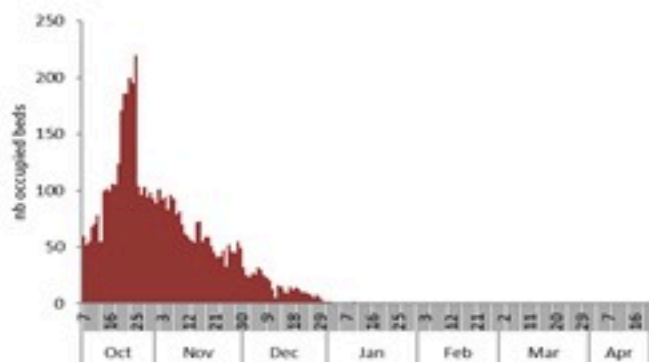

حسب البلده
(للحالات المتبنة)

Cholera Surveillance Report

23 Apr 2023

Call Centers
 1760 (Red Cross)
 1787 (MOPH)

All cases (suspected and confirmed)		Confirmed Cases		Deaths (confirmed)	
New (past 24 h)	Cumulative	New (past 24 h)	Cumulative	New	Cumulative
0	7431	0	671	0	23

By Sex
(suspected and confirmed)

Occupied hospital beds
(suspected and confirmed)

By date of report
(suspected and confirmed)

By Hospital Admission
(suspected and confirmed)

By locality (confirmed cases)

By age group
(suspected and confirmed cases)