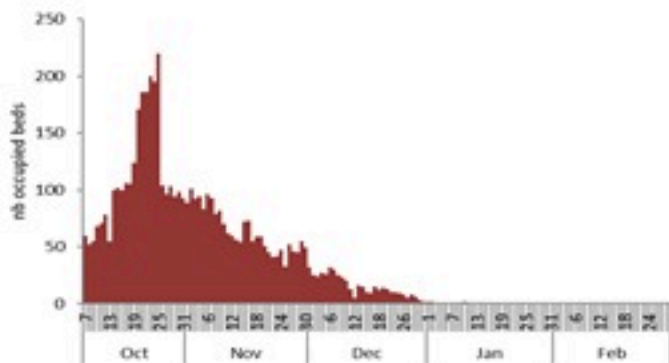

2 Mar 2023

Call Centers
 1760 (Red Cross)
 1787 (MOPH)

All cases (suspected and confirmed)		Confirmed Cases		Deaths (confirmed)	
New (past 24 h)	Cumulative	New (past 24 h)	Cumulative	New	Cumulative
27	6705	0	671	0	23

By Sex
(suspected and confirmed)

Occupied hospital beds
(suspected and confirmed)

By date of report
(suspected and confirmed)

By Hospital Admission
(suspected and confirmed)

By locality (confirmed cases)

By age group
(suspected and confirmed cases)