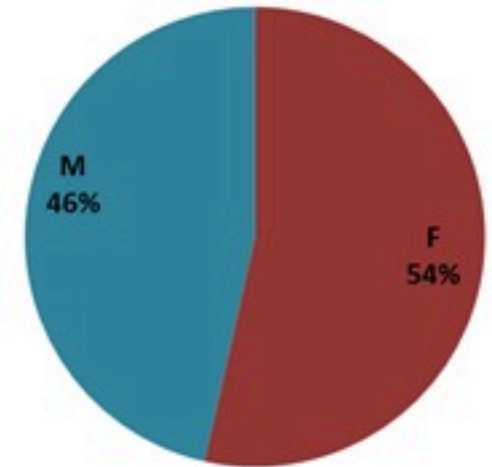

حسب الاستشفاء
(المشبهة والمثبتة)

استعمال الاسرة الاستشفائية
(للحالات المثبتة والمثبتة)

حسب تطور
الحالة
(المشبهة والمثبتة)

حسب الفئة العمرية
(للحالات المشبهة والمثبتة)

حسب البلدة
(للحالات المثبتة)

Cholera Surveillance Report

2 Mar 2023

Call Centers
 1760 (Red Cross)
 1787 (MOPH)

All cases (suspected and confirmed)		Confirmed Cases		Deaths (confirmed)	
New (past 24 h)	Cumulative	New (past 24 h)	Cumulative	New	Cumulative
27	6705	0	671	0	23

By Sex
(suspected and confirmed)

Occupied hospital beds
(suspected and confirmed)

By date of report
(suspected and confirmed)

By Hospital Admission
(suspected and confirmed)

By locality (confirmed cases)

By age group
(suspected and confirmed cases)