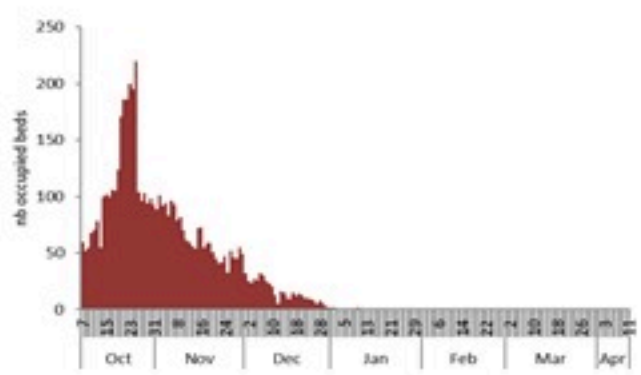

حسب البلدة
(للحالات المثبتة)

Cholera Surveillance Report

16 Apr 2023

Call Centers
 1760 (Red Cross)
 1787 (MOPH)

All cases (suspected and confirmed)		Confirmed Cases		Deaths (confirmed)	
New (past 24 h)	Cumulative	New (past 24 h)	Cumulative	New	Cumulative
16	7383	0	671	0	23

By Sex
(suspected and confirmed)

Occupied hospital beds
(suspected and confirmed)

By date of report
(suspected and confirmed)

By Hospital Admission
(suspected and confirmed)

By locality (confirmed cases)

By age group
(suspected and confirmed cases)