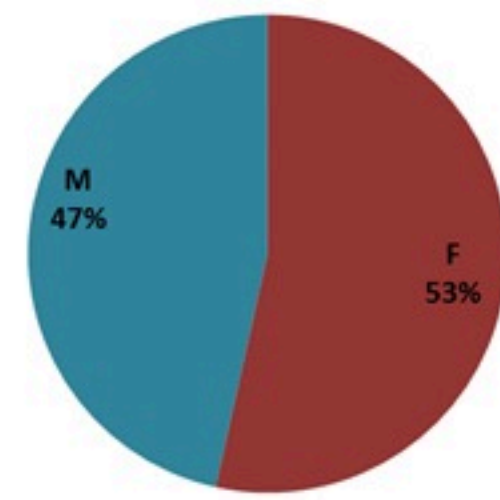

حسب البلدة
(للحالات المثبتة)

Cholera Surveillance Report

16 Apr 2023

Call Centers
 1760 (Red Cross)
 1787 (MOPH)

All cases (suspected and confirmed)		Confirmed Cases		Deaths (confirmed)	
New (past 24 h)	Cumulative	New (past 24 h)	Cumulative	New	Cumulative
16	7383	0	671	0	23

By Sex
(suspected and confirmed)

Occupied hospital beds
(suspected and confirmed)

By date of report
(suspected and confirmed)

By Hospital Admission
(suspected and confirmed)

By locality (confirmed cases)

By age group
(suspected and confirmed cases)