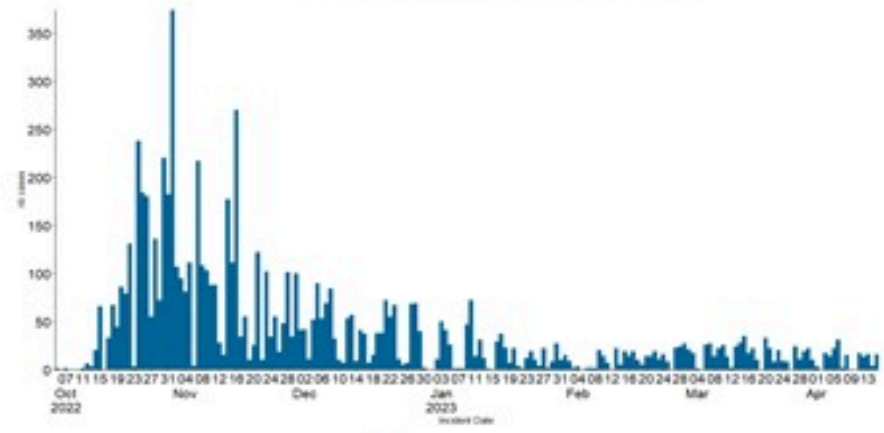

حسب البلدة
(للحالات المثبتة)

Cholera Surveillance Report

16 Apr 2023

Call Centers
 1760 (Red Cross)
 1787 (MOPH)

All cases (suspected and confirmed)		Confirmed Cases		Deaths (confirmed)	
New (past 24 h)	Cumulative	New (past 24 h)	Cumulative	New	Cumulative
16	7383	0	671	0	23

By Sex
(suspected and confirmed)

Occupied hospital beds
(suspected and confirmed)

By date of report
(suspected and confirmed)

By Hospital Admission
(suspected and confirmed)

By locality (confirmed cases)

By age group
(suspected and confirmed cases)