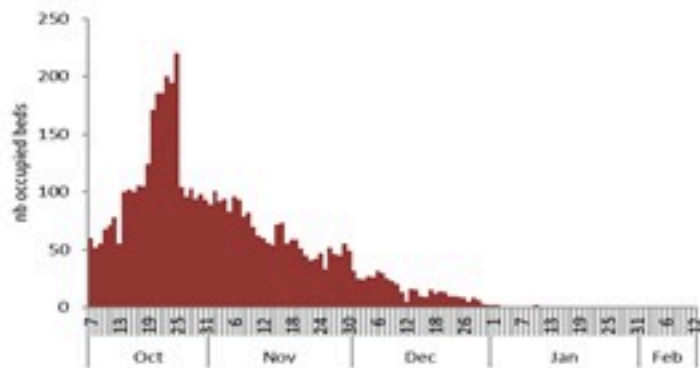

حسب البلدة
(للحالات المثبتة)

Cholera Surveillance Report

13 Feb 2023

Call Centers
 1760 (Red Cross)
 1787 (MOPH)

All cases (suspected and confirmed)		Confirmed Cases		Deaths (confirmed)	
New (past 24 h)	Cumulative	New (past 24 h)	Cumulative	New	Cumulative
0	6454	0	671	0	23

By Sex
(suspected and confirmed)

Occupied hospital beds
(suspected and confirmed)

By date of report
(suspected and confirmed)

By Hospital Admission
(suspected and confirmed)

By locality (confirmed cases)

By age group
(suspected and confirmed cases)