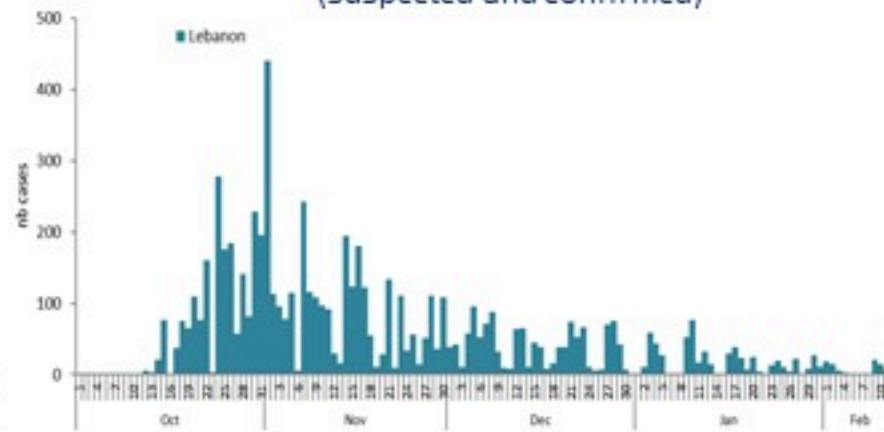

حسب البلدة
(للحالات المثبتة)

Cholera Surveillance Report

13 Feb 2023

Call Centers
 1760 (Red Cross)
 1787 (MOPH)

All cases (suspected and confirmed)		Confirmed Cases		Deaths (confirmed)	
New (past 24 h)	Cumulative	New (past 24 h)	Cumulative	New	Cumulative
0	6454	0	671	0	23

By Sex
(suspected and confirmed)

Occupied hospital beds
(suspected and confirmed)

By date of report
(suspected and confirmed)

By Hospital Admission
(suspected and confirmed)

By locality (confirmed cases)

By age group
(suspected and confirmed cases)