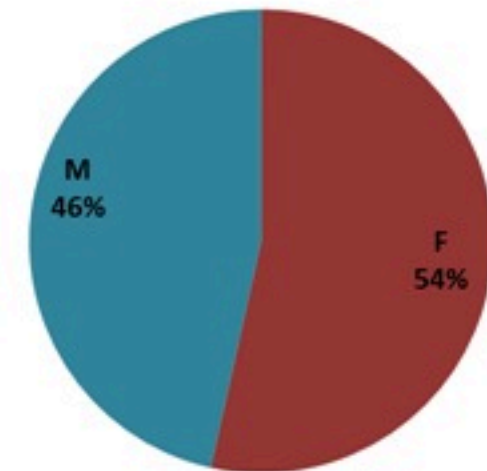

حسب البلدة
(للحالات المثبتة)

Cholera Surveillance Report

13 Feb 2023

Call Centers
 1760 (Red Cross)
 1787 (MOPH)

All cases (suspected and confirmed)		Confirmed Cases		Deaths (confirmed)	
New (past 24 h)	Cumulative	New (past 24 h)	Cumulative	New	Cumulative
0	6454	0	671	0	23

By Sex
(suspected and confirmed)

Occupied hospital beds
(suspected and confirmed)

By date of report
(suspected and confirmed)

By Hospital Admission
(suspected and confirmed)

By locality (confirmed cases)

By age group
(suspected and confirmed cases)