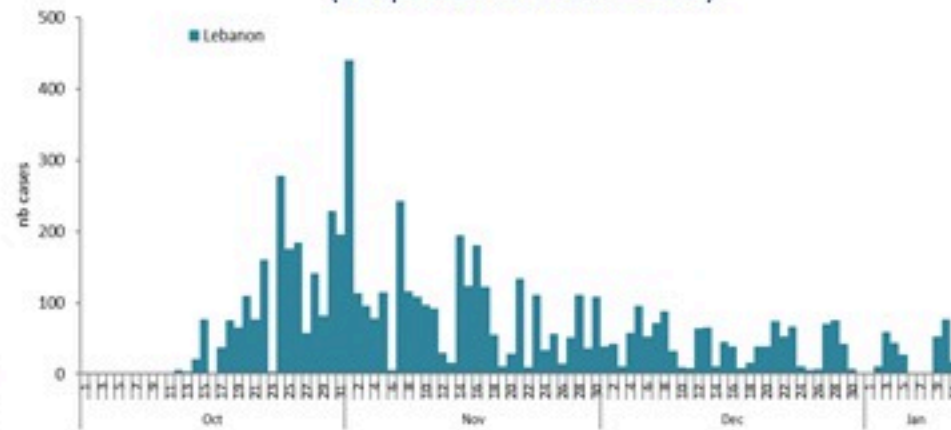

حسب البلدة
(للحالات المثبتة)

Cholera Surveillance Report

13 Jan 2023

Call Centers
 1760 (Red Cross)
 1787 (MOPH)

All cases (suspected and confirmed)		Confirmed Cases		Deaths (confirmed)	
New (past 24 h)	Cumulative	New (past 24 h)	Cumulative	New	Cumulative
32	6113	0	671	0	23

By Sex
(suspected and confirmed)

Occupied hospital beds
(suspected and confirmed)

By date of report
(suspected and confirmed)

By Hospital Admission
(suspected and confirmed)

By locality (confirmed cases)

By age group
(suspected and confirmed cases)