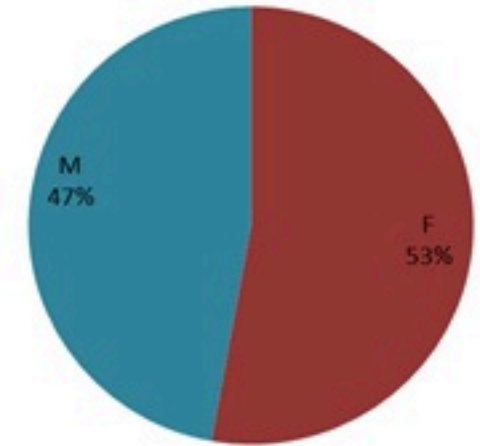

حسب البلدة
(للحالات المثبتة)

Cholera Surveillance Report

13 Jan 2023

Call Centers
 1760 (Red Cross)
 1787 (MOPH)

All cases (suspected and confirmed)		Confirmed Cases		Deaths (confirmed)	
New (past 24 h)	Cumulative	New (past 24 h)	Cumulative	New	Cumulative
32	6113	0	671	0	23

By Sex
(suspected and confirmed)

Occupied hospital beds
(suspected and confirmed)

By date of report
(suspected and confirmed)

By Hospital Admission
(suspected and confirmed)

By locality (confirmed cases)

By age group
(suspected and confirmed cases)