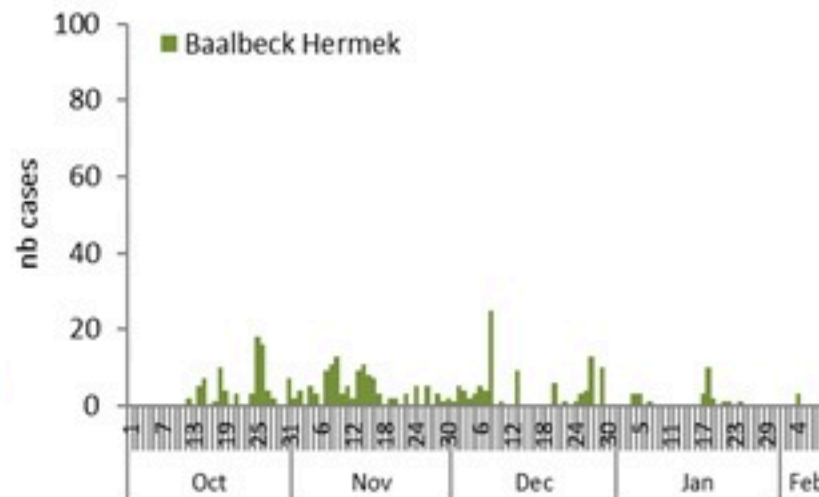

Cholera Surveillance Report

11 Feb 2023

Enicurves by date of reporting by province