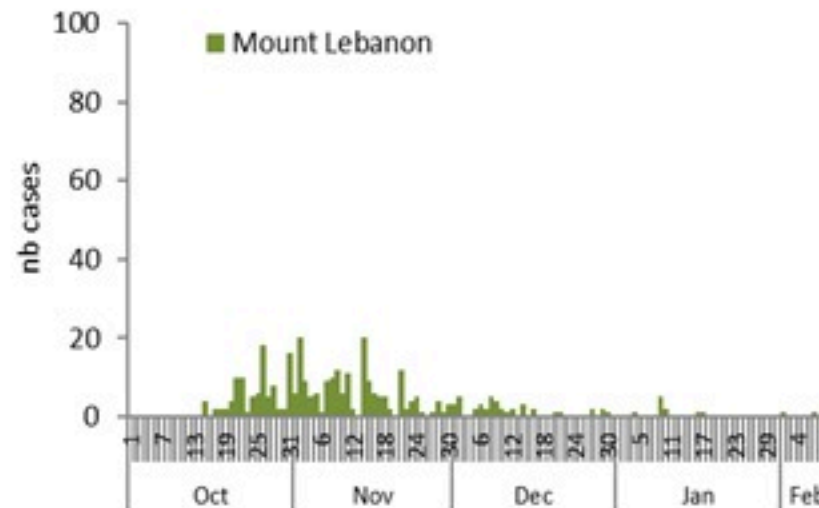

Cholera Surveillance Report

11 Feb 2023

Enicurves by date of reporting by province