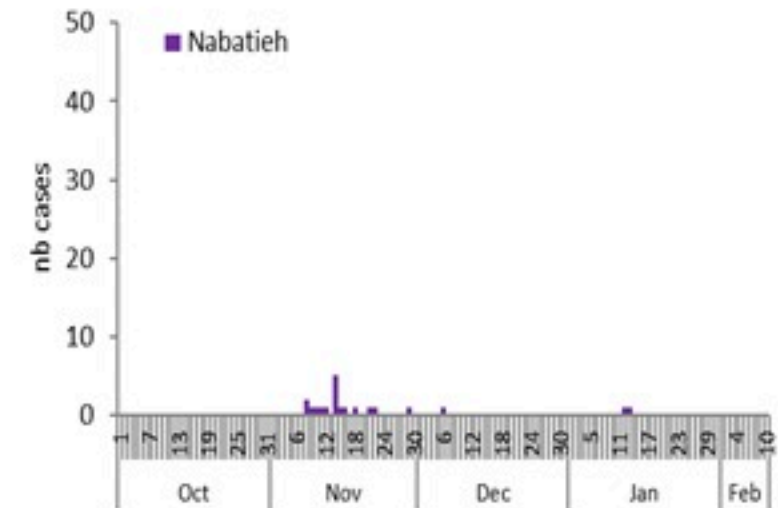

Cholera Surveillance Report

11 Feb 2023

Enicurves by date of reporting by province