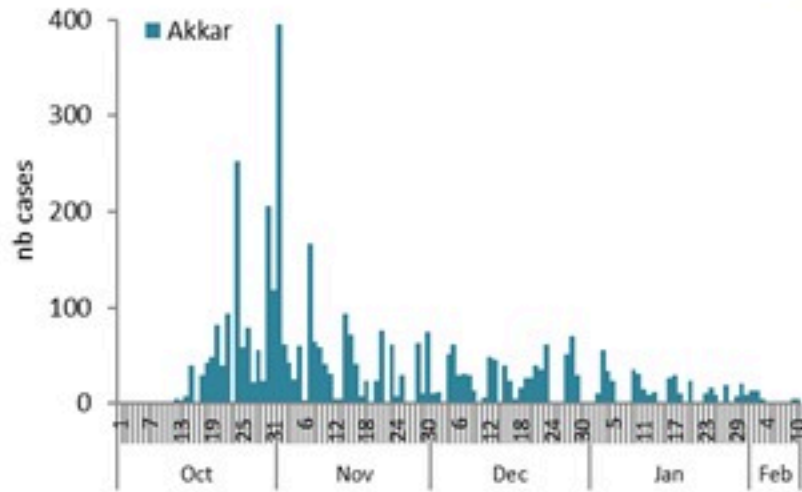

Cholera Surveillance Report

11 Feb 2023

Enicurves by date of reporting by province