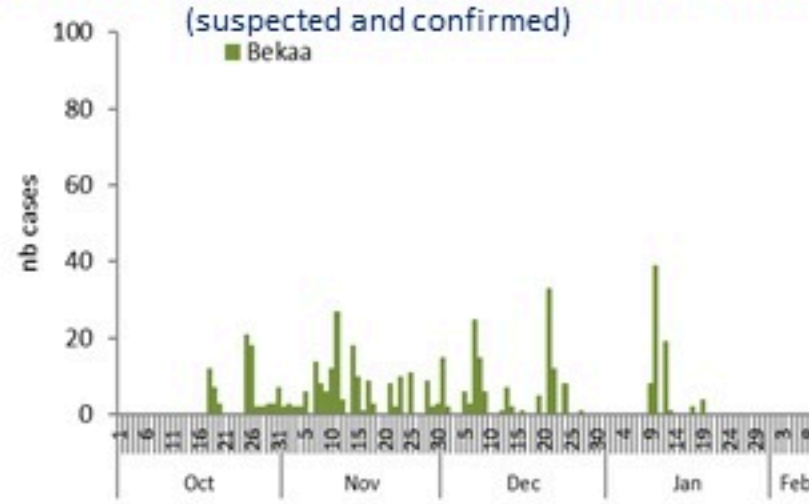

Cholera Surveillance Report

11 Feb 2023

Enicurves by date of reporting by province