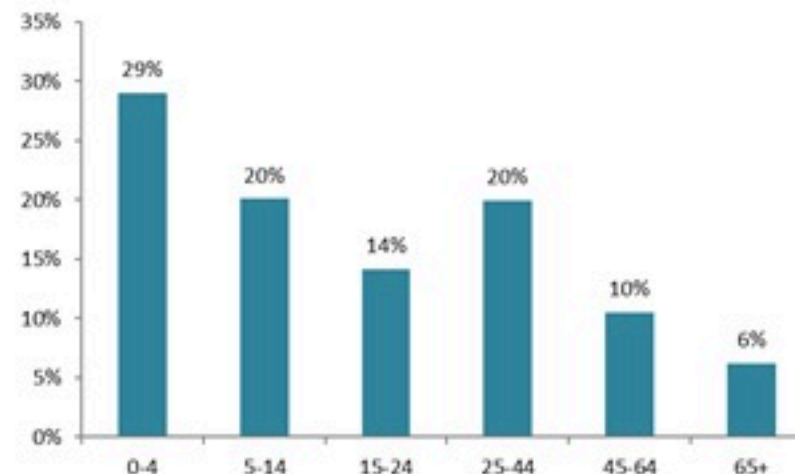

By age group
(suspected and confirmed cases)