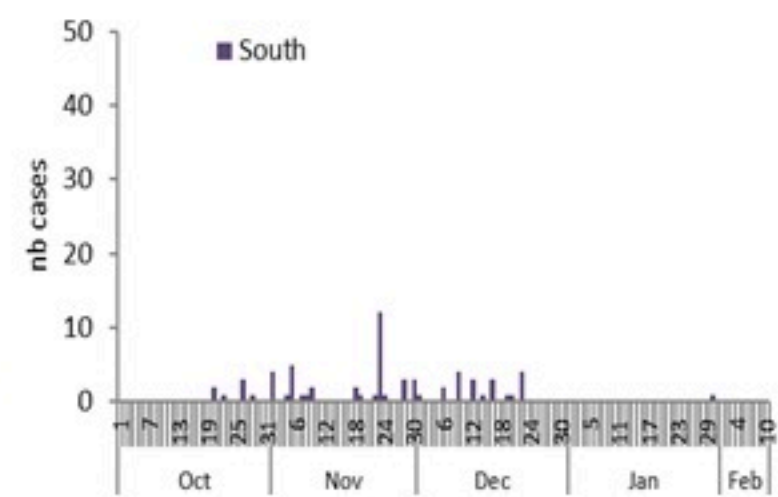

Cholera Surveillance Report

11 Feb 2023

Enicurves by date of reporting by province