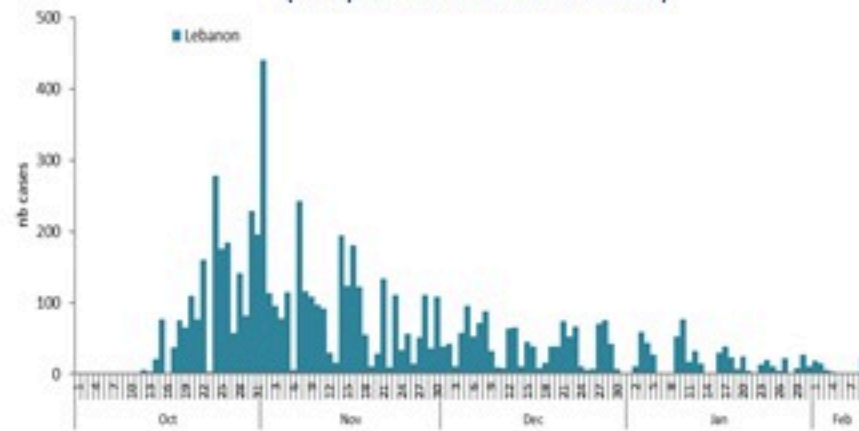

By Hospital Admission
(suspected and confirmed)

By date of report
(suspected and confirmed)