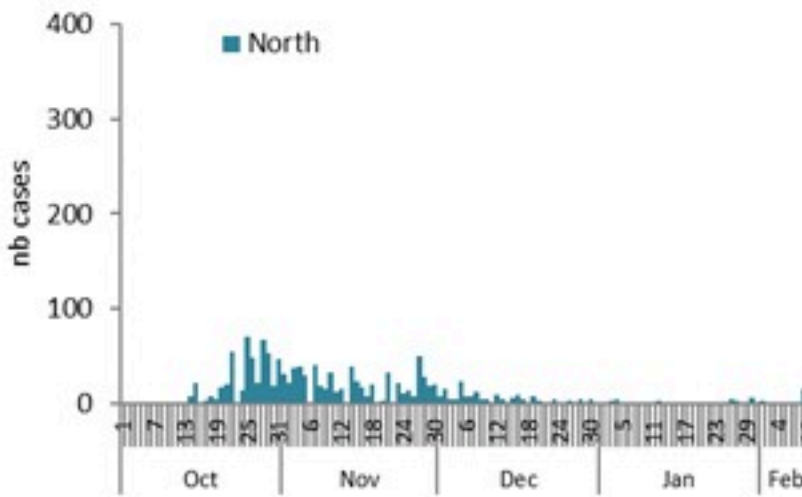

Cholera Surveillance Report

11 Feb 2023

Enicurves by date of reporting by province