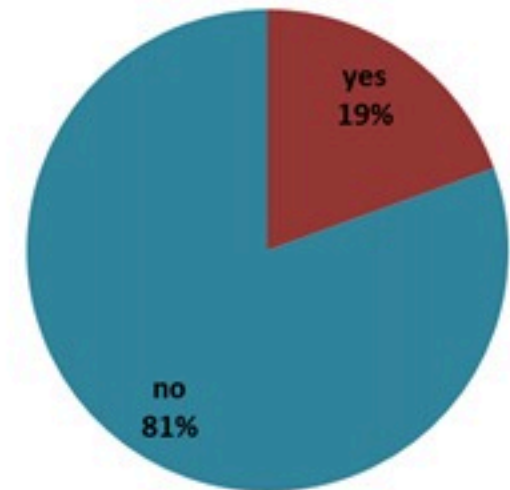

All cases (suspected and confirmed)		Confirmed Cases		Deaths (confirmed)	
New (past 24 h)	Cumulative	New (past 24 h)	Cumulative	New	Cumulative
14	6447	0	671	0	23

By Sex
(suspected and confirmed)

Occupied hospital beds
(suspected and confirmed)

By date of report
(suspected and confirmed)

By Hospital Admission
(suspected and confirmed)

By locality (confirmed cases)

By age group
(suspected and confirmed cases)

By Outcome
(suspected and confirmed)

Cholera Surveillance Report