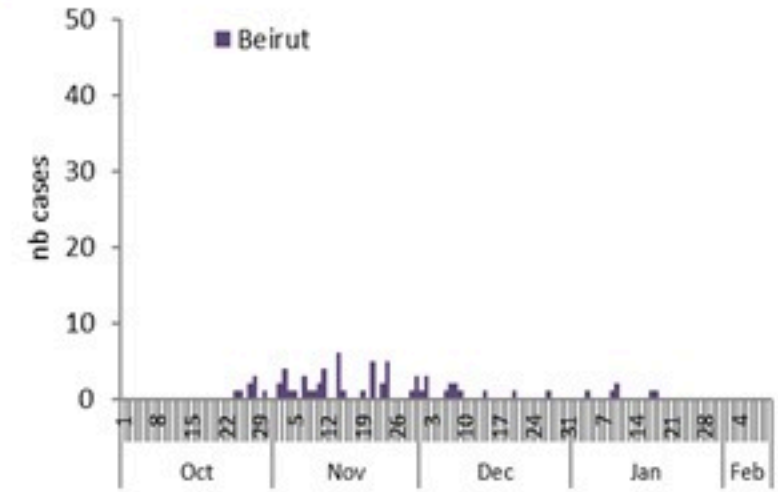

Cholera Surveillance Report

11 Feb 2023

Enicurves by date of reporting by province