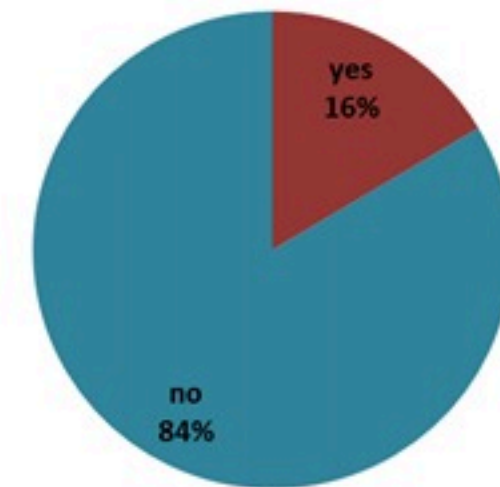

## 1 May 2023

**Call Centers**  
 1760 (Red Cross)  
 1787 (MOPH)

All cases (suspected and confirmed)		Confirmed Cases		Deaths (confirmed)	
New (past 24 h)	Cumulative	New (past 24 h)	Cumulative	New	Cumulative
<b>0</b>	<b>7567</b>	<b>0</b>	<b>671</b>	<b>0</b>	<b>23</b>

By Sex  
(suspected and confirmed)

Occupied hospital beds  
(suspected and confirmed)

By date of report  
(suspected and confirmed)

By Hospital Admission  
(suspected and confirmed)

By locality (confirmed cases)