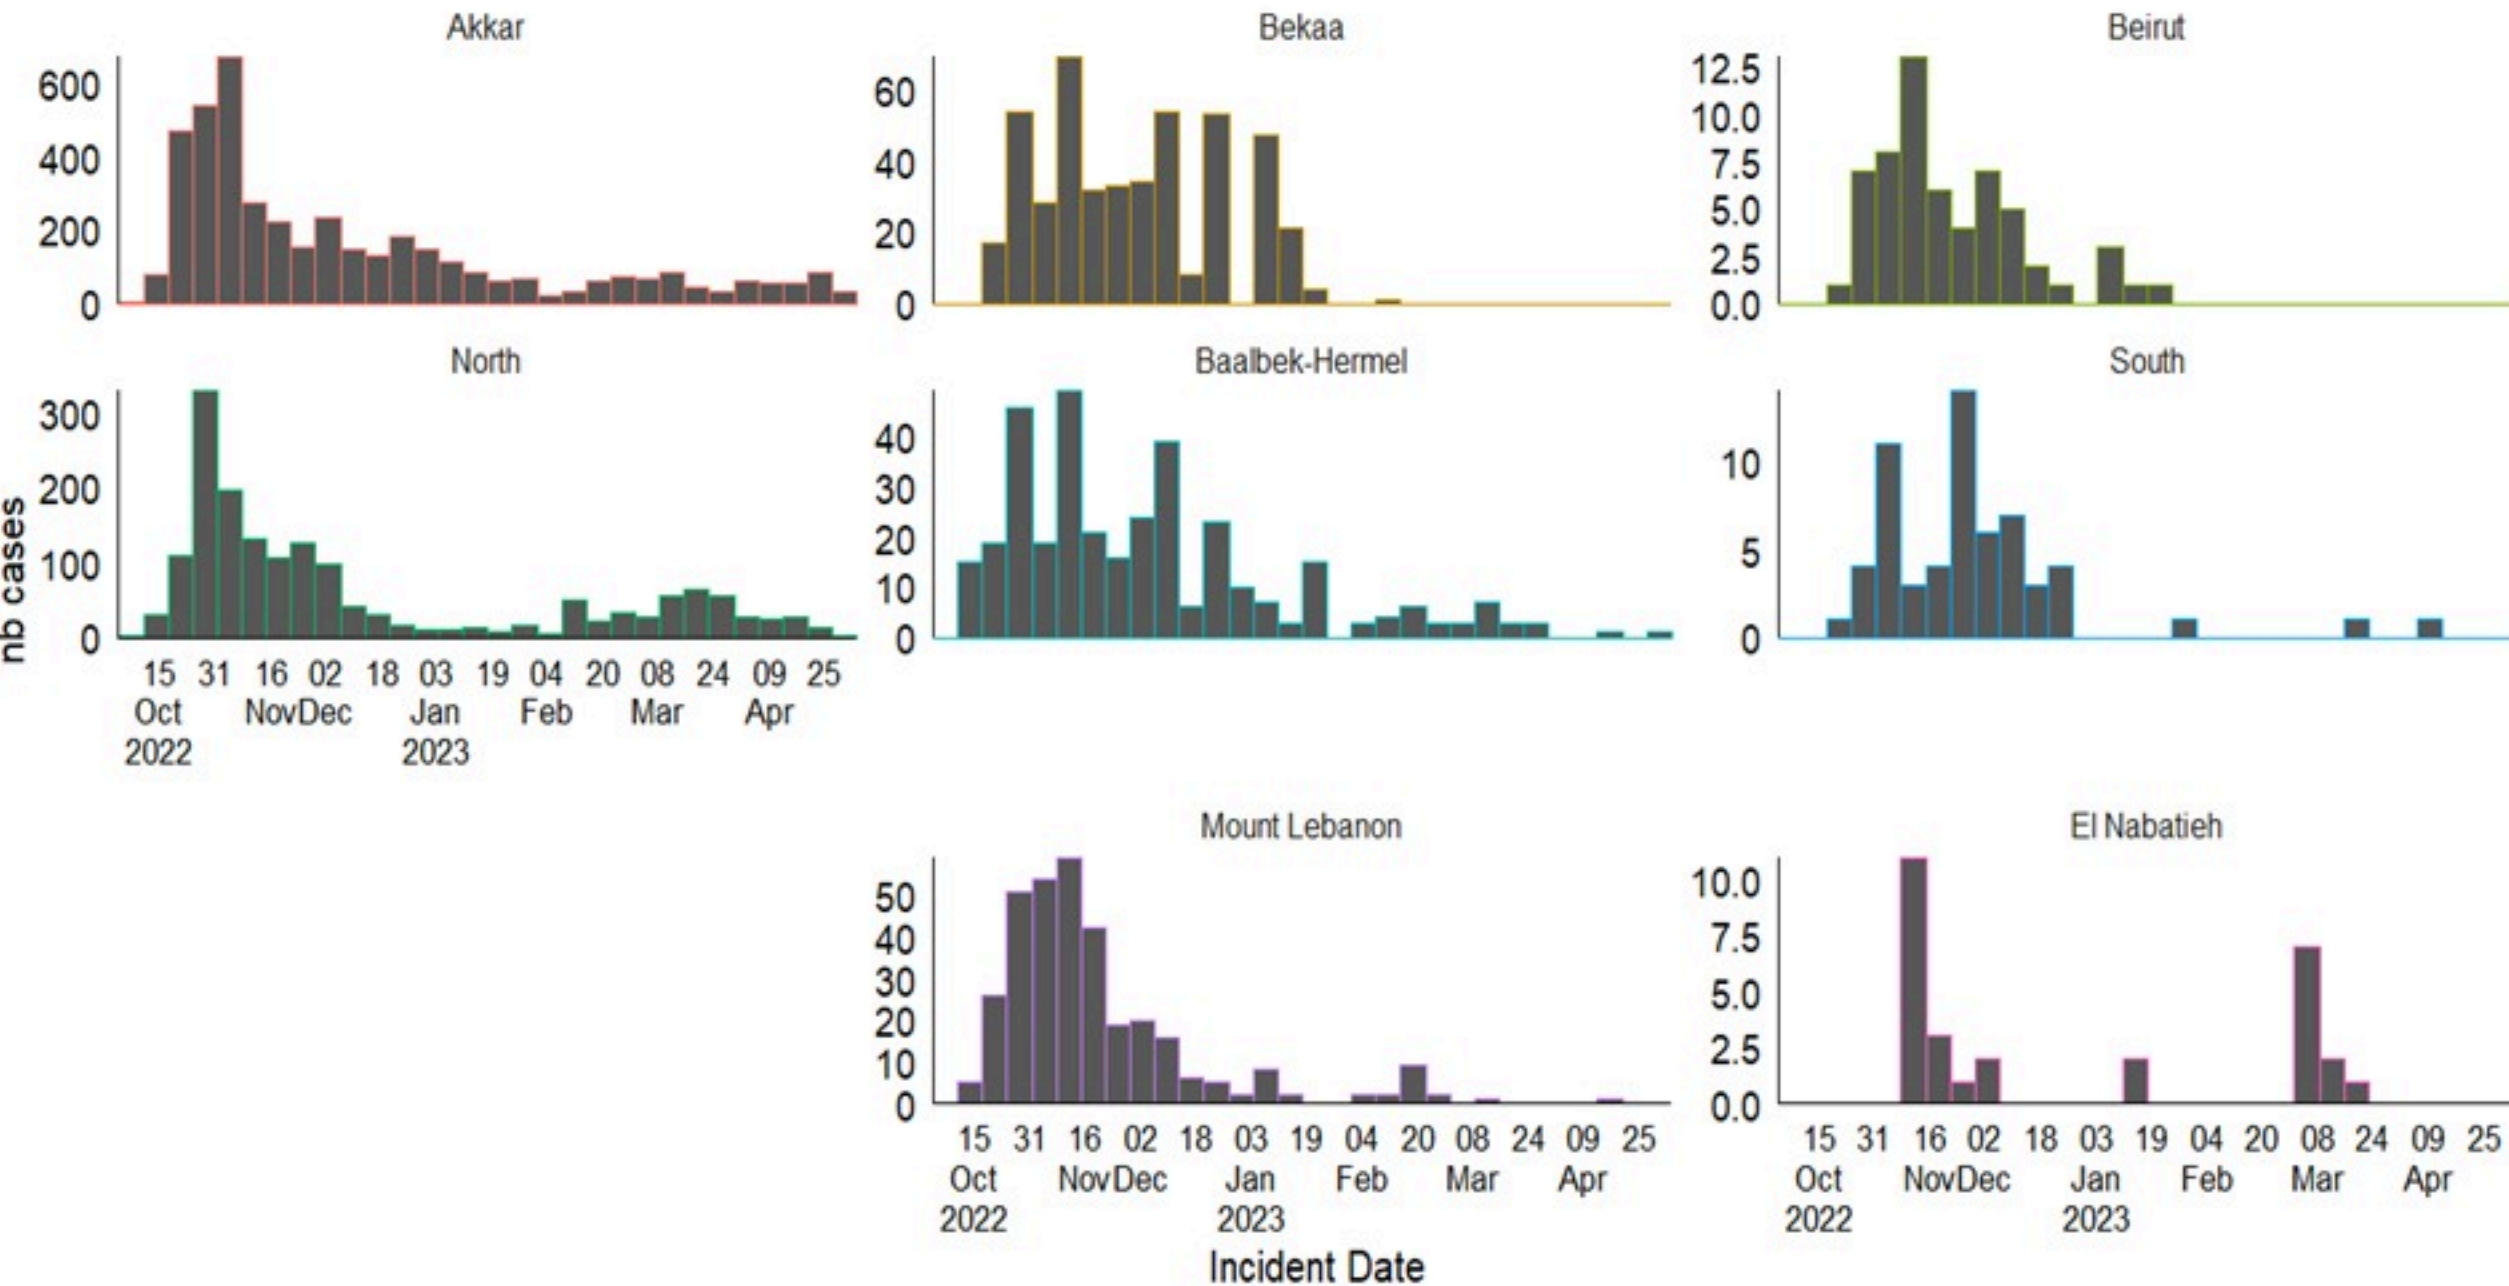

By Sex  
(suspected and confirmed)

Occupied hospital beds  
(suspected and confirmed)

By date of report  
(suspected and confirmed)

By Hospital Admission  
(suspected and confirmed)

By locality (confirmed cases)

By age group  
(suspected and confirmed cases)

By Outcome  
(suspected and confirmed)

## 1 May 2023

Epicurves by date of reporting by province  
(suspected and confirmed)