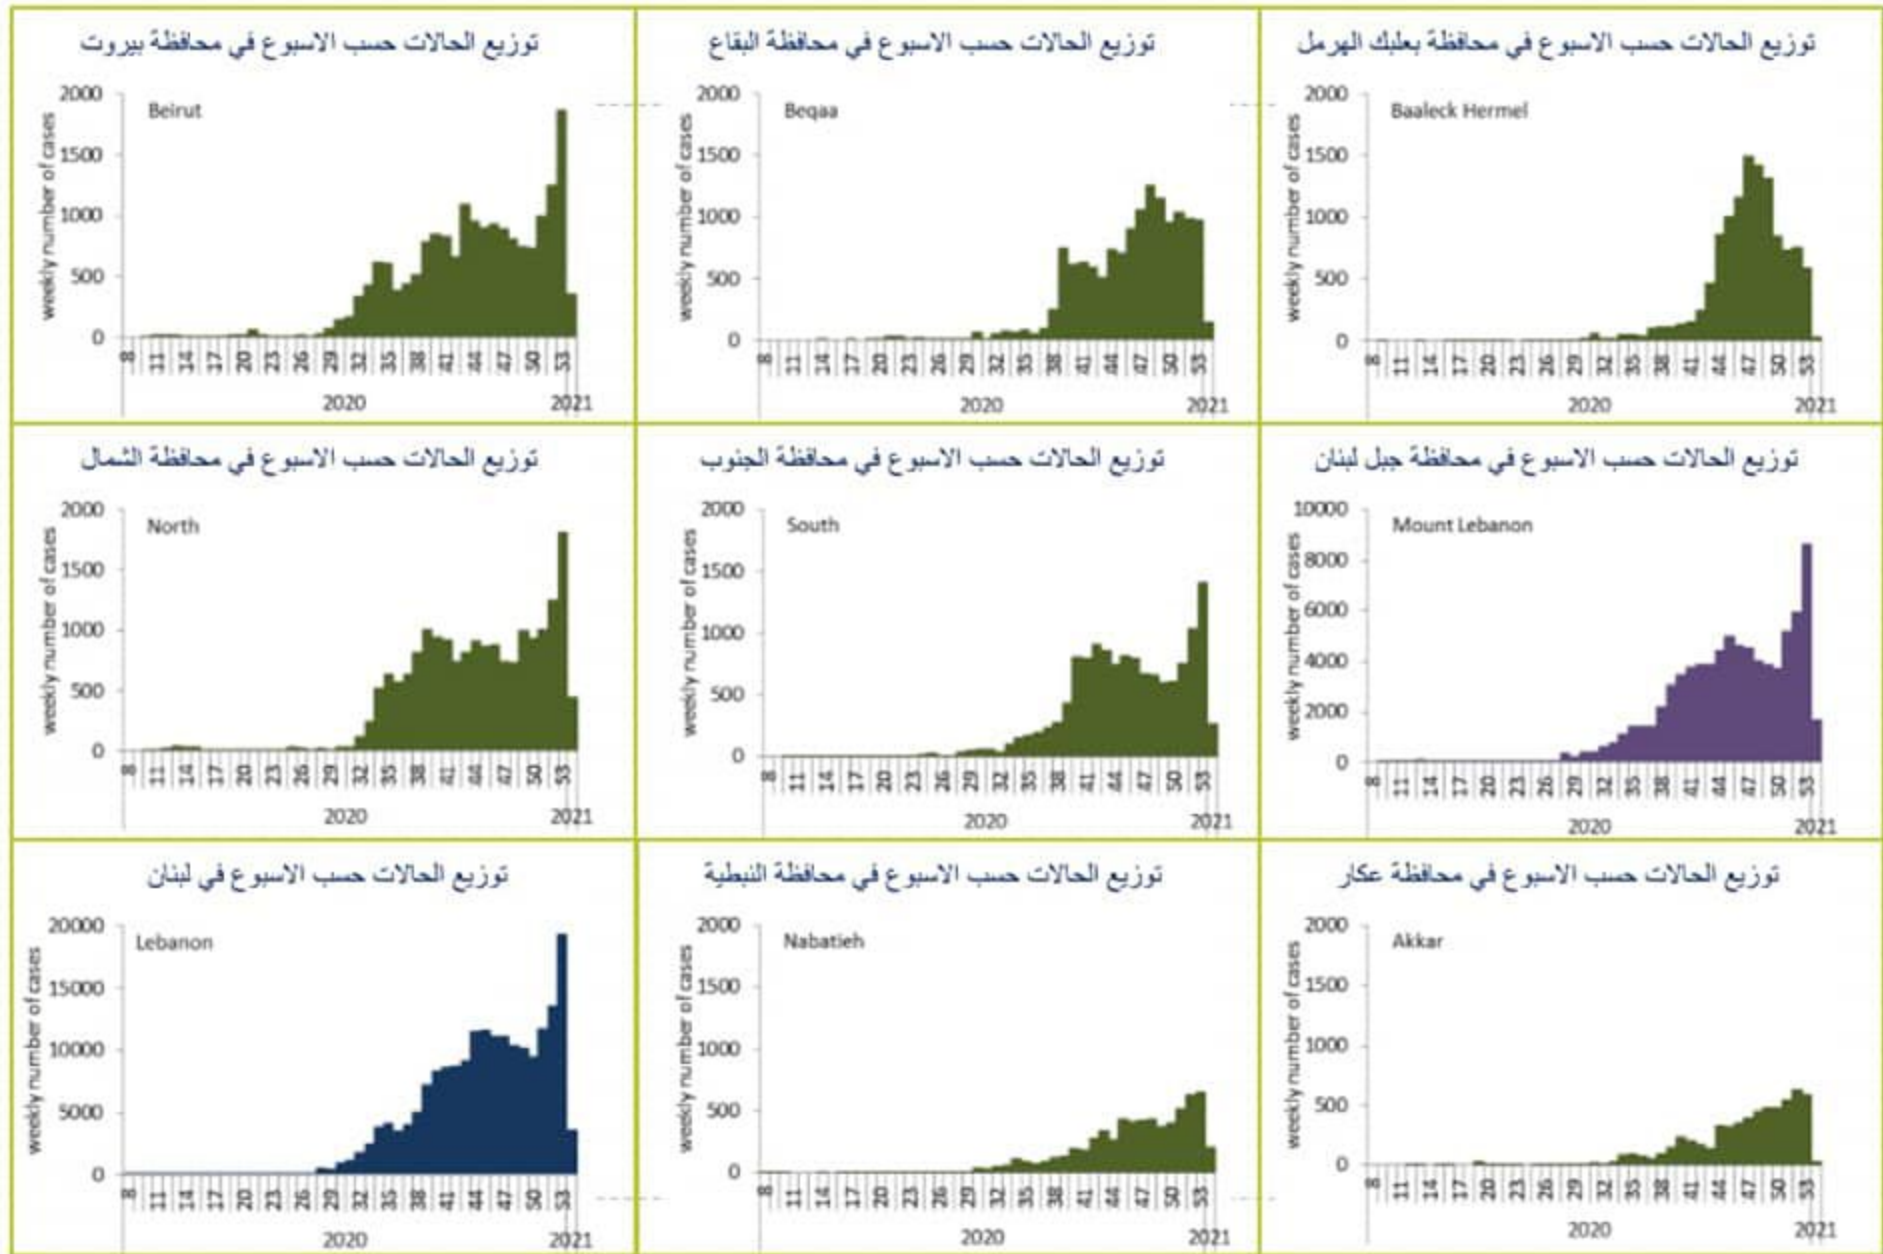

1	عين عار	2	قرنايل	18	ببر حسن		بيروت
5	مزرعة يشوع	21	قيد التحق	1	محطة صغير	5	عين المريسة
10	بكفيا		المتن	9	الغبيري	2	الجامعة الاميركية
1	وادي شاهين	14	برج حنود	25	عين الرمانة (الشياح)	11	راس بيروت
1	مار بطرس كرم التين	28	سن الفيل	12	فرن الشباك	4	المنارة (بيروت)
7	بيت شباب	8	حرش ثابت	93	حارة حريك	9	قريطم
1	بحر صاف	1	جسر الباشا	5	الليلكي	4	الروشه
3	عين علق	18	جديدة المتن	39	برج البراجنة	23	الحمرا (بيروت)
1	العطشانة	8	البوشرية	14	المريجة (بعدا)	2	عين التيلة (بيروت)
3	قرنة الحمرا	17	الدورة	1	رمل العالي	9	لمصيطبة
21	برمانا (المتن)	11	الروضة (بوشرية)	9	تحويطة الغدير	6	مار الياس
1	جورة البلوط	8	سد البوشرية	6	بعدا	5	الاونيسكو
1	مسقى	8	السبيته	29	الحازمية (بعدا)	6	تلة الخياط
2	قنابة برمانا	1	دير مار روكز	1	المخاضة (بعدا)	1	دار الفتوى
8	بعيدات	59	الدكوانة	1	الفياضية	3	الصلنغ
2	بيت مزي	4	المكلس	3	البرزة	5	الظريف
3	المنتفردى	15	انطلياس	61	الحدث	6	ميناء الحصن
3	ضهر الصوان (المتن)	13	جل الديب	1	سقي الحدث	1	باب إدريس
2	المتين	4	الثقائ	1	السبيه	14	المزرعة (بيروت)
3	بولونيا	1	عمارة شلهوب	8	بطشاي	2	برج أبو حيدر
3	مرجبا	18	الزلقا	3	التويزة (بعدا)	6	البسطا الفوقا
1	قعقور	8	بياقوت	1	الجمهور (التويزة)	20	الطريق الجديدة
1	الخنشارة	21	الضبية	20	كفر شيماء	15	راس النبع (بيروت)
1	عينطورة (المتن)	8	مزرعة دير عوكر	4	وادي شحور العليا	10	البسطا التحتا
2	بتعرب	34	المنصورية (المتن)	1	حارة الست	1	النجمة
2	زعرين (المتن)	1	الديشولية	7	بسبا (بعدا)	2	الجميزة
2	مار موسى النوار	29	القدار	1	بعشميه	2	مار نقولا
1	المشرح (المتن)	16	عين سعاده	1	ضهور العبادية	3	الجعتاوي
1	بسكتنا	4	روميه	1	قرية (بعدا)	2	مار مخايل النهر
8	قيد التحق	21	بصايم	1	راس المتن	16	الرميل
	الثوف	1	نايه	1	قبيع	74	الأشرفية (بيروت)
1	الدامور	3	المطيلب	1	دير الحرف	4	العذلية
1	السعديات	16	الرابيه	7	عازيا	1	السيوفي
2	شحيم	1	بيت الككو	1	الجمهور (عازيا)	1	كورنيش النهر
2	مزبود	8	قرنة شهبان	1	حاصبيا المتن	83	قيد التحق
1	دلهون	1	اليسار	4	حمالنا		بعدا
1	كترمايا	7	الربوة	3	الخلوات (فالوعا)	11	الشياح
5	عالوت	9	بيت الشغائر	1	الشانبة	18	الجناح
1	سبلين	12	ديك المحدي	1	فالوعا	9	الأوزاعي