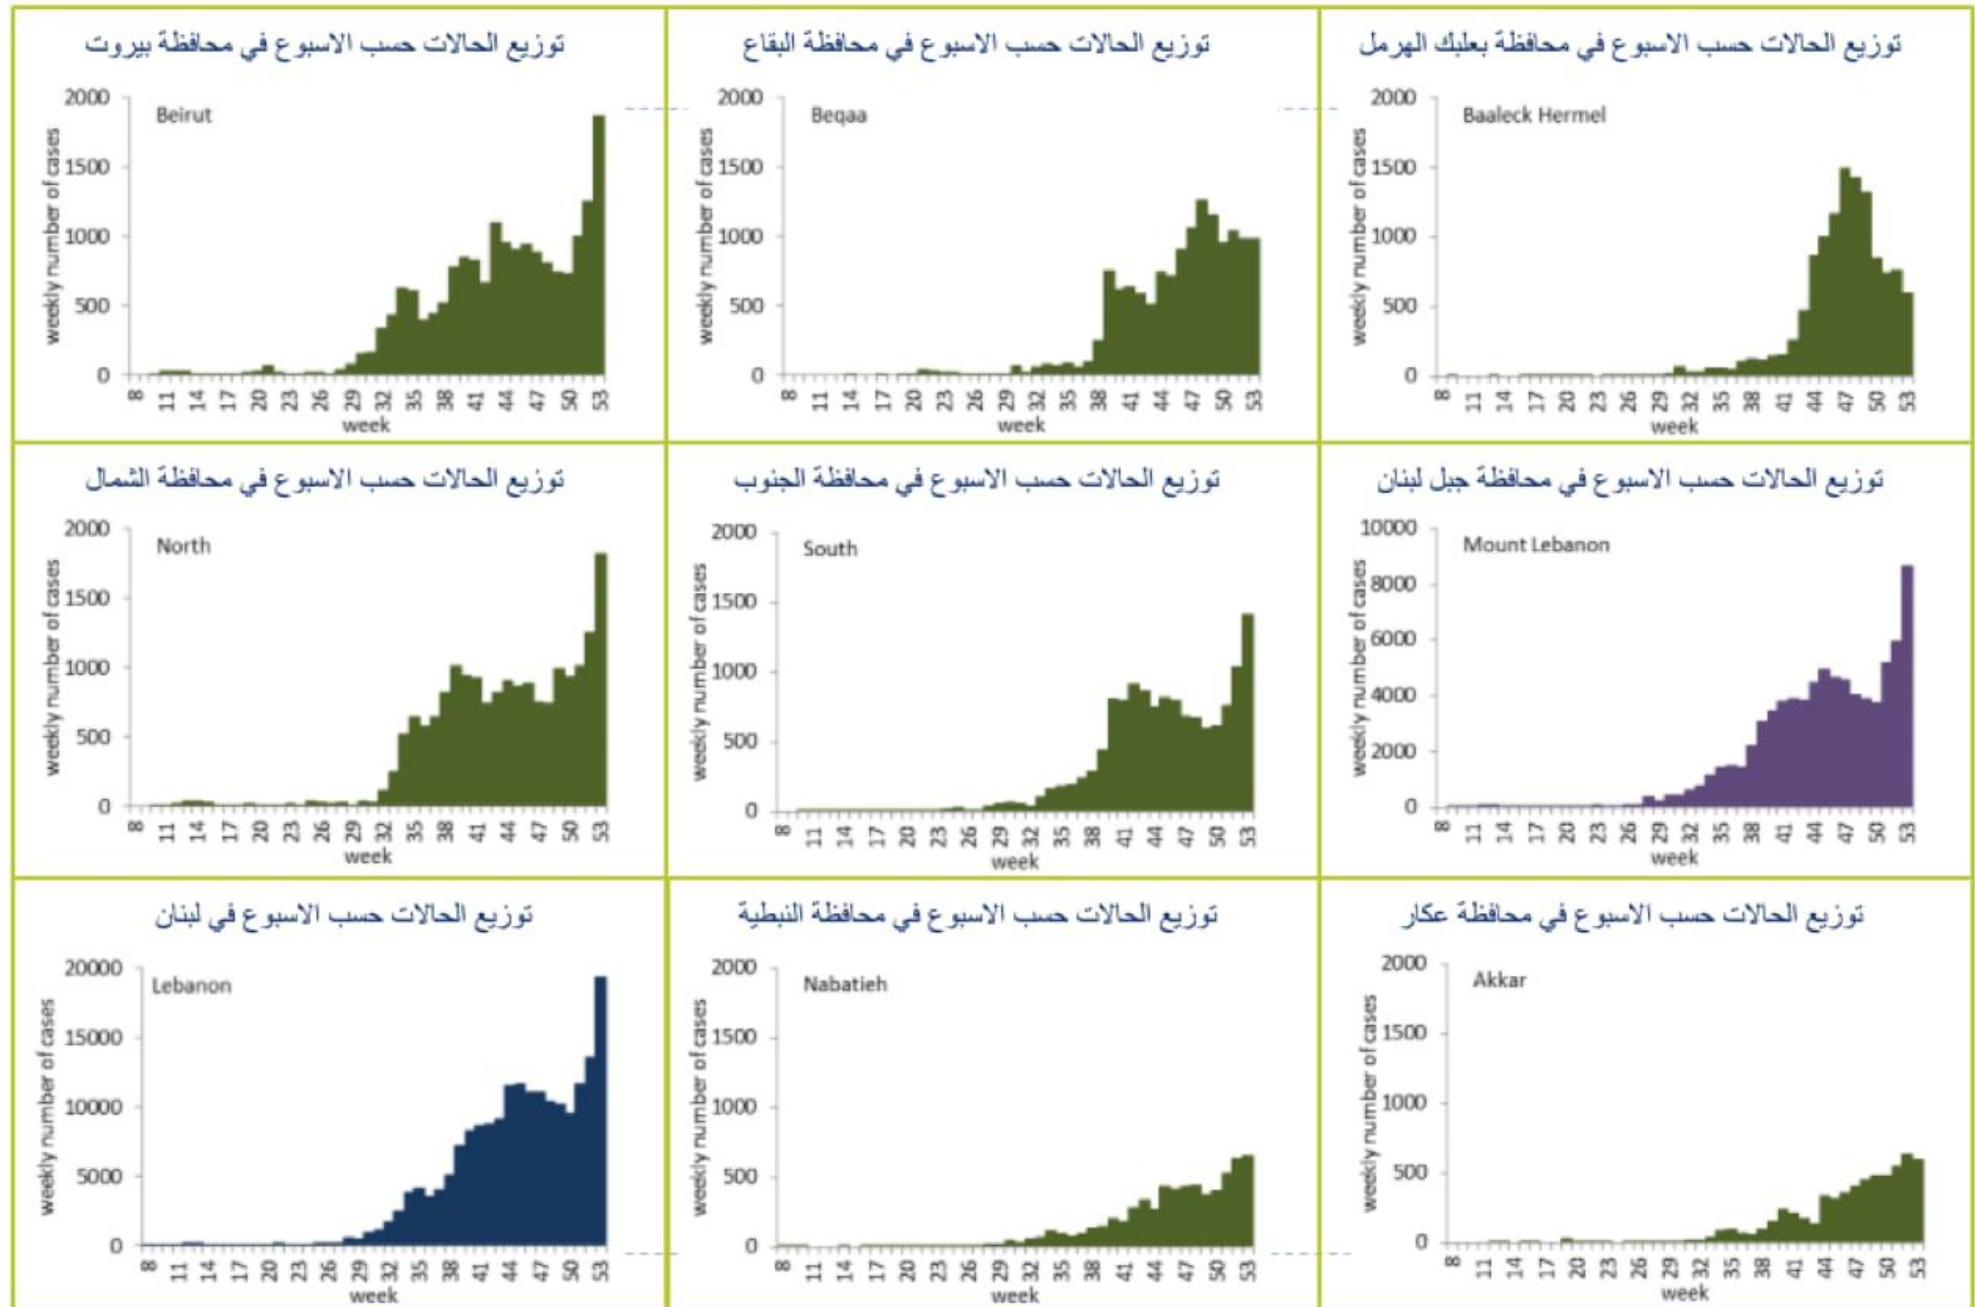

Caza	نسبة الوفيات / Mortality rate		نسبة الحدوث / Incidence rate		يوم امس / Past day				التراكمي / Cumulative							القضاء
	14 لايام / الاخيرة / Past 14 days	التراكمي / Cumulative	14 لايام / الاخيرة / Past 14 days	التراكمي / Cumulative	غير الوافدة Local /	الوافدة / Travel	الوفيات / Deaths	الحالات / Cases	الشفاء / Remission	الشفاء / الزمني Time remission	الشفاء المخبري / Lab- remission	غير الوافدة Local /	الوافدة / Travel	الوفيات / Deaths	الحالات / Cases	
	/100000	/100000	/100000	/100000												
Beirut	5.14	36.4	641.4	3,733.8	240	0	3	240	12,972	12,810	162	17,464	687	177	18,151	بيروت
Baabda	3.19	26.1	647.8	3,980.4	465	1	1	466	18,641	18,562	79	25,880	313	172	26,193	بعيدا
Metn	3.30	21.6	665.7	3,407.3	480	0	2	480	14,779	14,645	134	21,433	224	137	21,657	المتن
Chouf	0.95	15.7	573.7	3,489.1	74	0	0	74	4,911	4,887	24	7,234	82	33	7,316	الشوف
Aleyh	3.98	39.2	920.8	6,108.1	156	0	0	156	7,735	7,713	22	10,551	189	69	10,740	عاليه
Kesrwan	3.72	28.8	950.0	3,955.2	137	1	1	138	5,307	5,236	71	8,414	92	62	8,506	كسروان
Jbeil	3.65	29.2	1,138.0	4,071.5	53	0	0	53	2,593	2,545	48	4,433	32	32	4,465	جبيل
Tripoli	4.71	41.5	208.5	2,541.7	23	0	2	23	7,081	7,061	20	8,497	145	141	8,642	طرابلس
Koura	2.67	24.1	702.2	2,788.6	19	0	1	19	1,268	1,257	11	2,050	35	18	2,085	الكورة
Zghorta	1.31	28.8	1,298.1	4,273.5	61	1	0	62	1,709	1,655	54	3,224	45	22	3,269	زغرتا
Batroun	9.09	41.8	814.1	2,914.9	25	0	0	25	892	878	14	1,593	11	23	1,604	البترون
Akkar	0.96	12.1	391.7	1,932.5	80	0	1	80	3,640	3,587	53	6,009	49	38	6,058	عكار
Becharreh	0.00	15.3	245.4	1,709.8	2	0	0	2	278	221	57	445	1	4	446	بشري
Minieh Danieh	2.33	20.0	155.1	1,081.6	9	0	0	9	1,611	1,595	16	2,291	31	43	2,322	المنية الضنية
Zahleh	13.21	80.2	655.8	4,812.4	116	1	1	117	7,368	7,340	28	10,478	89	176	10,567	زحلة
West Bekaa	7.98	39.9	363.9	2,405.0	9	0	0	9	1,562	1,559	3	2,376	36	40	2,412	البقاع الغربي
Baalbeck	9.12	55.4	371.1	3,735.4	59	0	1	59	7,814	7,802	12	10,588	61	158	10,649	بعلبك
Hermel	19.94	39.9	444.9	1,791.8	20	0	0	20	669	669		1,160	8	26	1,168	الهرمل
Rashaya	2.47	39.6	400.7	1,850.0	9	0	0	9	409	408	1	740	8	16	748	راشيا
Saida	0.31	15.0	356.9	2,355.8	74	1	0	75	5,691	5,677	14	7,502	181	49	7,683	صيدا
Sour	0.58	5.5	335.6	1,531.3	80	1	0	81	3,422	3,403	19	5,032	233	19	5,265	صور
Jezzine	0.00	18.8	412.9	1,754.8	9	0	0	9	359	355	4	560	1	6	561	جزين
Nabatieh	1.41	10.6	536.7	2,468.7	11	0	0	11	2,226	2,218	8	3,381	110	15	3,491	النبطية
Bint Jbeil	0.00	8.7	285.1	1,699.6	17	0	0	17	962	958	4	1,305	60	7	1,365	بنت جبيل
Marjeoun	0.00	17.5	317.3	1,610.3	2	0	0	2	650	647	3	985	25	11	1,010	مرجعيون
Hasbaya	10.08	16.8	349.5	2,140.9	5	0	0	5	352	352		631	6	5	637	حاصبيا
Unspecified					591	29	0	620	19,476	19,474	2	24,409	720	0	25,129	قيد التحقق
Lebanon	3.86	28.2	617.9	3,613.5	2,826	35	13	2,861	134,377	133,514	863	188,665	3,474	1,499	192,139	لبنان

توزيع الحالات حسب الجنس
Case distribution by gender (%)

نسب الحدوث التراكمية حسب الفئة العمرية (لكل مئة الف نسمة)
Age-specific cumulative incidence rate (/100000) 2

رسومات بيانية لتوزيع الحالات حسب الاسبوع والمحافظات (حسب الترتيب الابجدي) لتاريخ 4 كانون الثاني 2021
Graphs with cases distribution by mohafaza of residence and by week – 4 January 2021