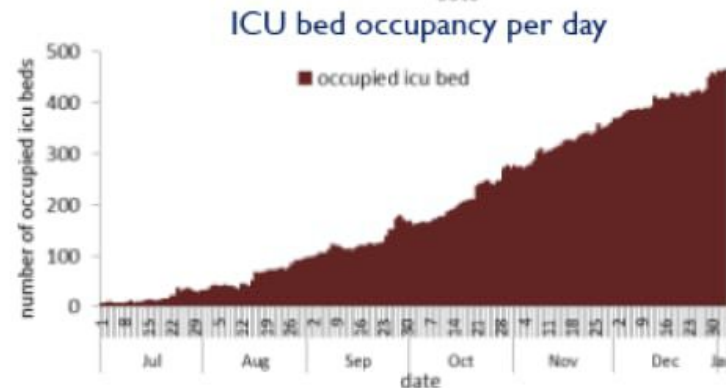

04 January 2021

1787

New number for Call Center

Public Health Recommendations:

Safe distancing

Mask

Hand Hygiene

Cough etiquette

Isolate patients and contacts

Ventilation

Cumulative number

Past 24 hours

192139

2861

Confirmed cases in Lebanon

188665

2826

Confirmed local cases (Sunday)

3474

35

Confirmed imported cases

1499

13

Deaths

2004

7

Cases among healthcare workers

Bed occupancy of past day

1189 Occupied hospital beds

466 Occupied ICU beds

141 Mechanical ventilation

Indicators for past 14 days

4210 Local testing rate /100000

14.1% Local positivity PCR test

32853 Active cases

618 Local incidence rate /100000

Covid19 call center 01594459 / 1787

590 Past day

110782 Cumulative since 21st Feb

Confirmatory test in past day

2857 By PCR

4 By Antigen rapid test

PCR test in past day

14854 PCR tests

13757 Local PCR tests

1097 Airport PCR tests

- Border PCR tests

Other indicators

139 Duplicate cases in past day

134377 Remission (cumulative)