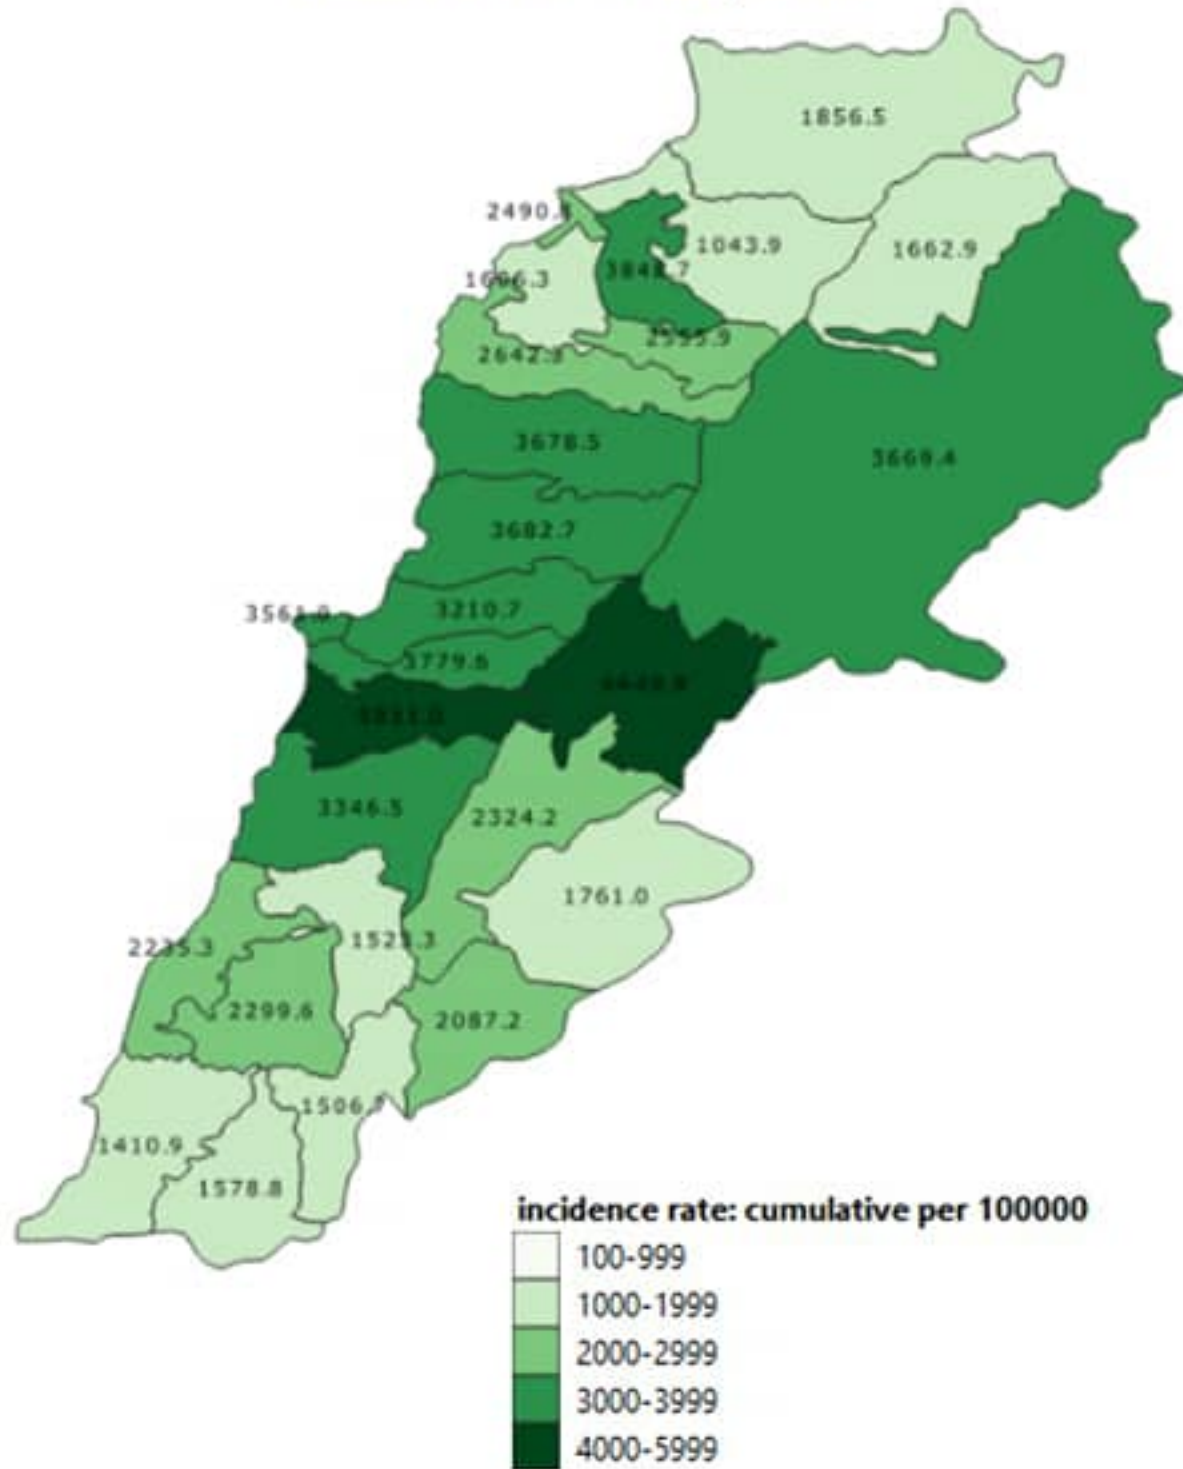

نسب الحدوث التراكمية لكل مئة الف نسمة
Cumulative incidence rate /100000