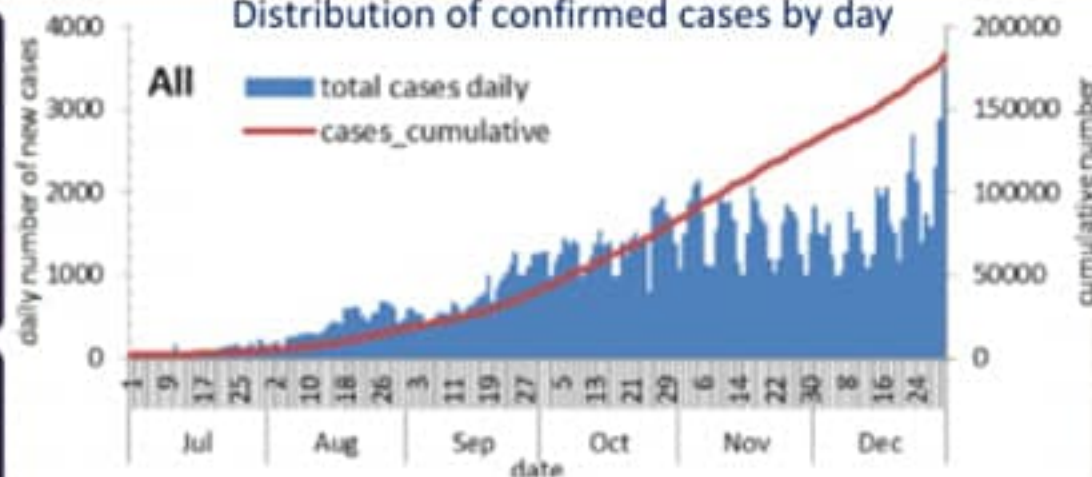

### Covid19 call center 01594459 / 1787

770

Past day

108291

Cumulative since 21<sup>st</sup> Feb

Distribution of confirmed cases by day

Distribution of deaths by day