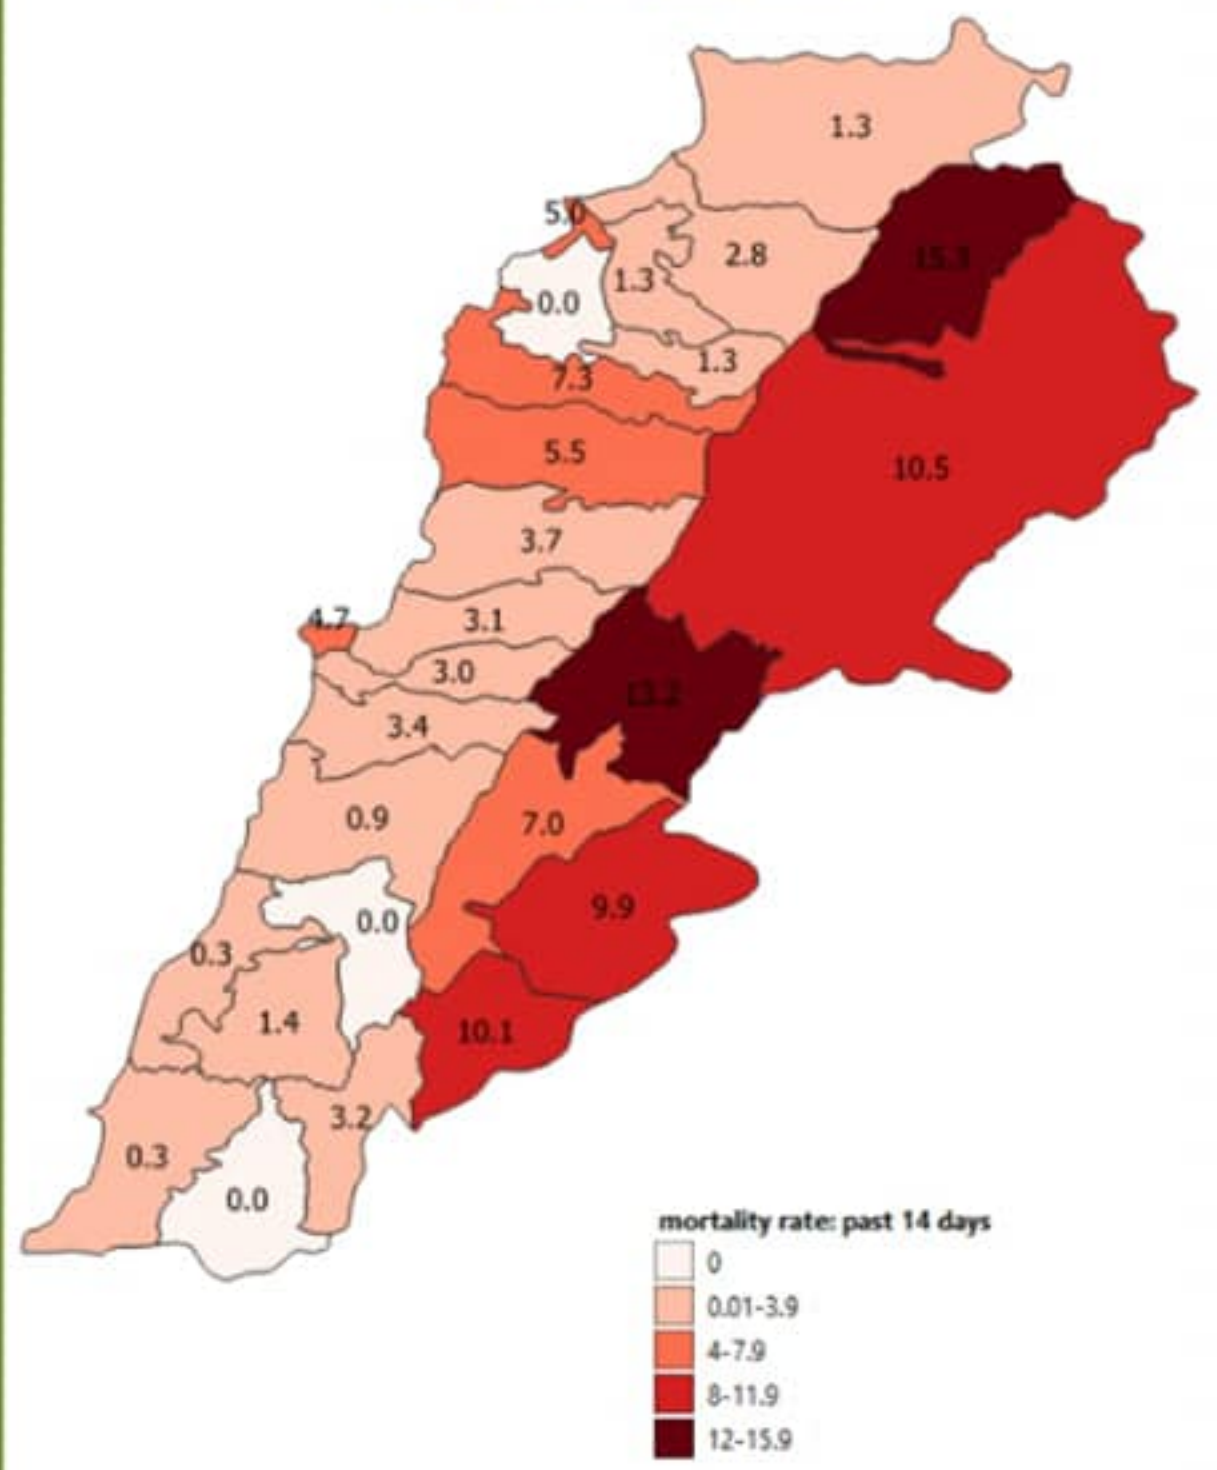

نسب الوفيات ل14 ايام الماضية لكل مئة الف نسمة
14-day mortality rate /100000