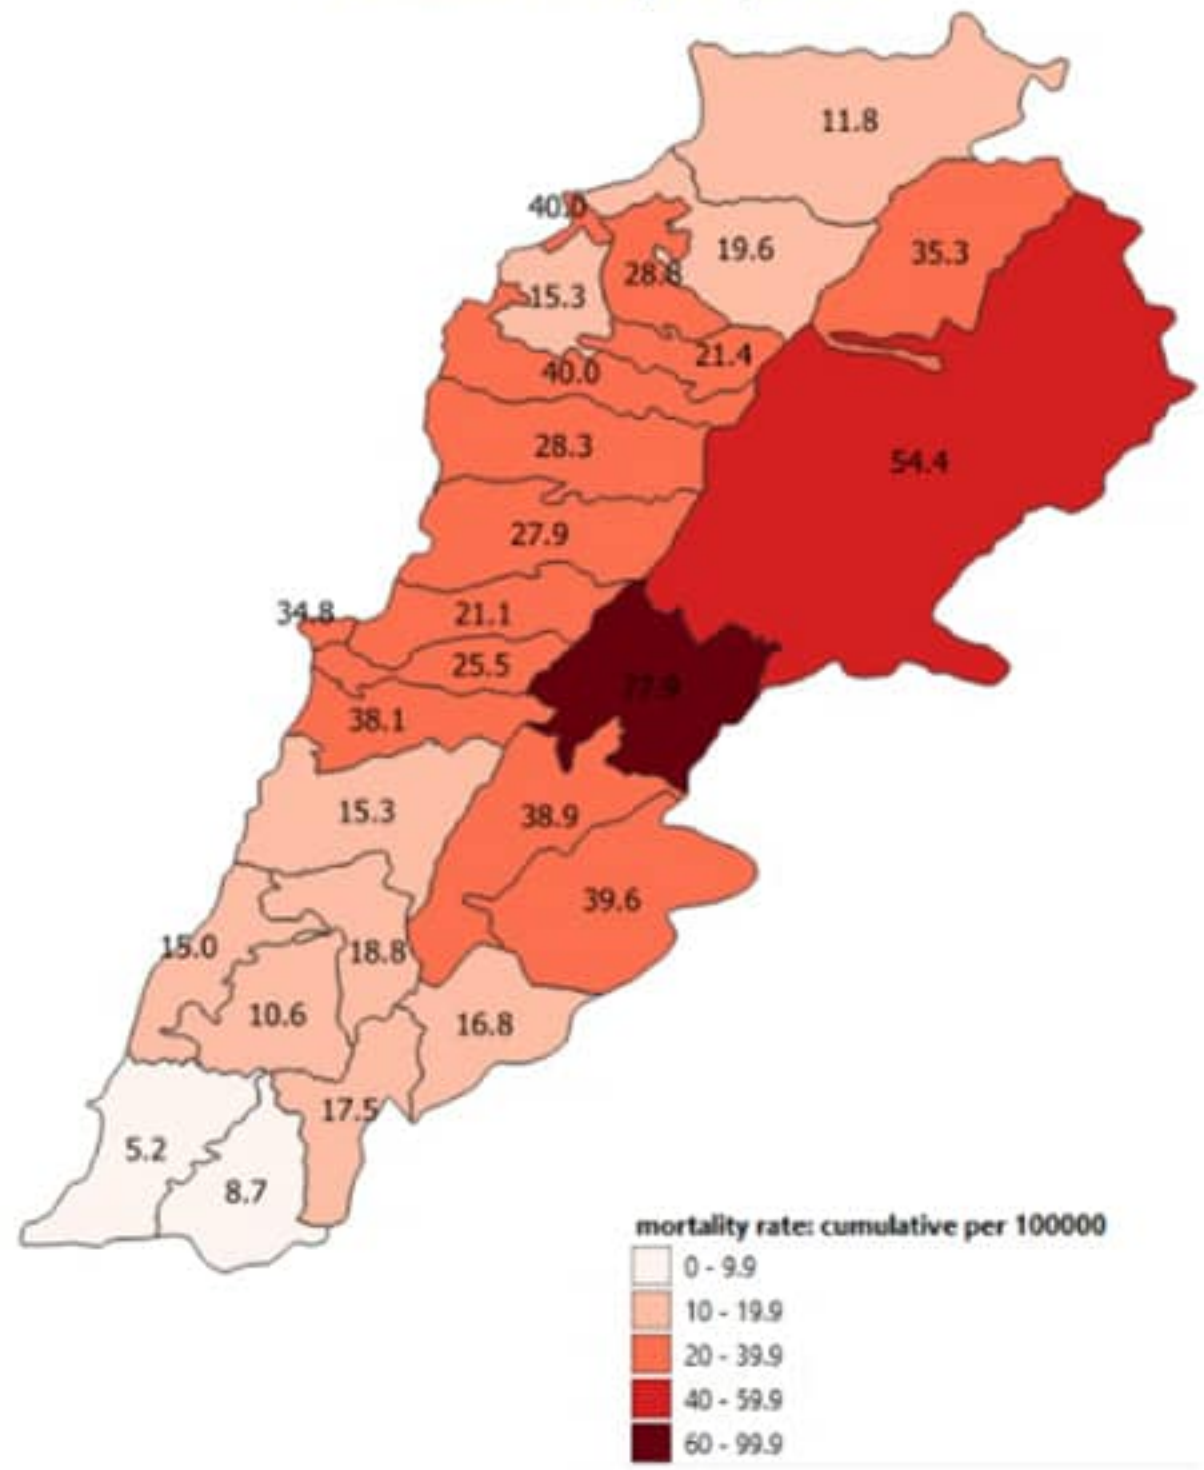

نسب الوفيات التراكمية لكل مئة الف نسمة
Cumulative mortality rate /100000