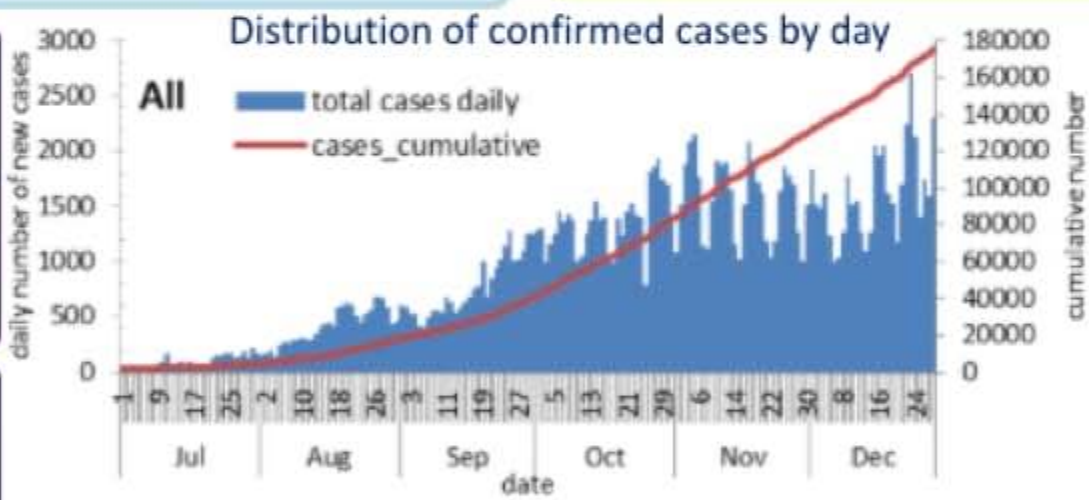

Covid-19 surveillance in Lebanon

29 December 2020

Public Health Recommendations:

1787

New number for Call Center
(available from land line)

Cumulative number	Past 24 hours	
175118	2298	Confirmed cases in Lebanon
171755	2281	Confirmed local cases
3363	17	Confirmed imported cases
1430	21	Deaths
1965	13	Cases among healthcare workers

Bed occupancy of past day

1091	Occupied hospital beds
426	Occupied ICU beds
142	Mechanical ventilation

Indicators for past 14 days

3535	Local testing rate /100000
13.5%	Local positivity PCR test
26241	Active cases
493	Local incidence rate /100000

Covid19 call center 01594459 / 1787

409	Past day
107077	Cumulative since 21st Feb

Confirmatory test in past day

2291	By PCR
7	By Antigen rapid test

PCR test in past day

23841	PCR tests
22150	Local PCR tests
1493	Airport PCR tests
198	Border PCR tests

Other indicators

179	Duplicate cases in past day
125473	Remission (cumulative)