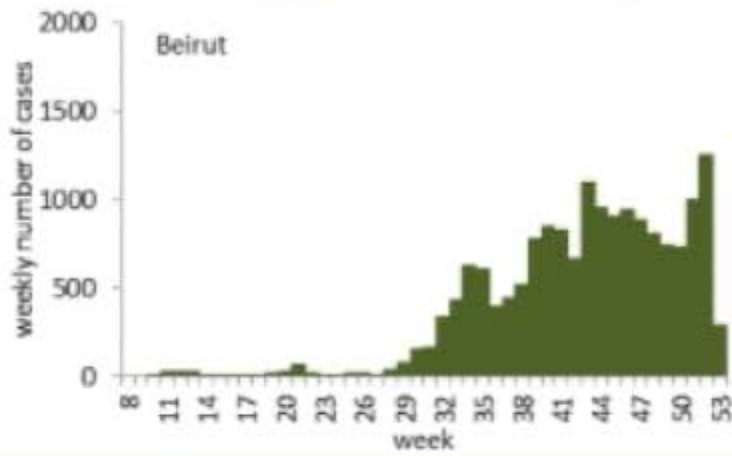

توزيع الحالات حسب الاسبوع في محافظة بيروت