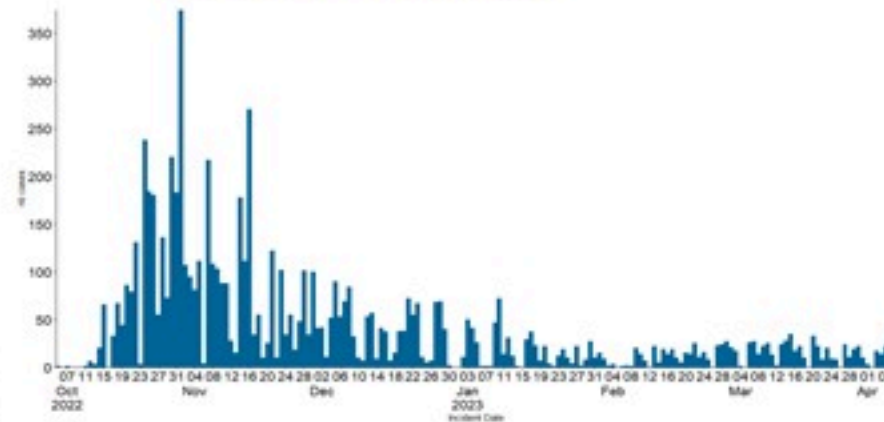

حسب البلدة
(للحالات المثبتة)

Cholera Surveillance Report

8 Apr 2023

Call Centers
 1760 (Red Cross)
 1787 (MOPH)

All cases (suspected and confirmed)		Confirmed Cases		Deaths (confirmed)	
New (past 24 h)	Cumulative	New (past 24 h)	Cumulative	New	Cumulative
2	7302	0	671	0	23

By Sex
(suspected and confirmed)

Occupied hospital beds
(suspected and confirmed)

By date of report
(suspected and confirmed)

By Hospital Admission
(suspected and confirmed)

By locality (confirmed cases)

By age group
(suspected and confirmed cases)