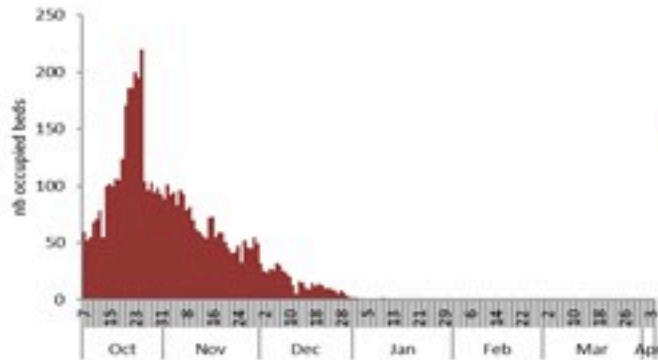

حسب البلدة
(للحالات المثبتة)

Cholera Surveillance Report

8 Apr 2023

Call Centers
 1760 (Red Cross)
 1787 (MOPH)

All cases (suspected and confirmed)		Confirmed Cases		Deaths (confirmed)	
New (past 24 h)	Cumulative	New (past 24 h)	Cumulative	New	Cumulative
2	7302	0	671	0	23

By Sex
(suspected and confirmed)

Occupied hospital beds
(suspected and confirmed)

By date of report
(suspected and confirmed)

By Hospital Admission
(suspected and confirmed)

By locality (confirmed cases)

By age group
(suspected and confirmed cases)