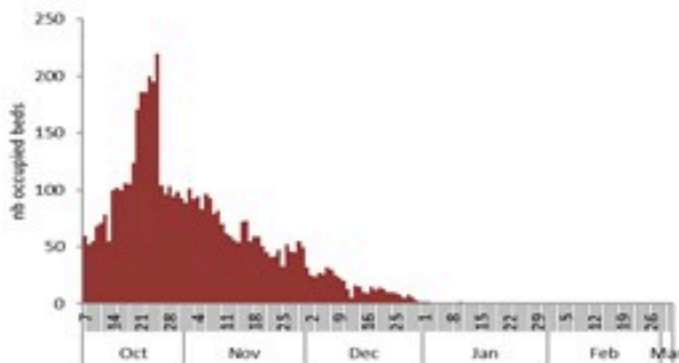

4 Mar 2023

Call Centers
 1760 (Red Cross)
 1787 (MOPH)

All cases (suspected and confirmed)		Confirmed Cases		Deaths (confirmed)	
New (past 24 h)	Cumulative	New (past 24 h)	Cumulative	New	Cumulative
18	6744	0	671	0	23

By Sex
(suspected and confirmed)

Occupied hospital beds
(suspected and confirmed)

By date of report
(suspected and confirmed)

By Hospital Admission
(suspected and confirmed)

By locality (confirmed cases)

By age group
(suspected and confirmed cases)