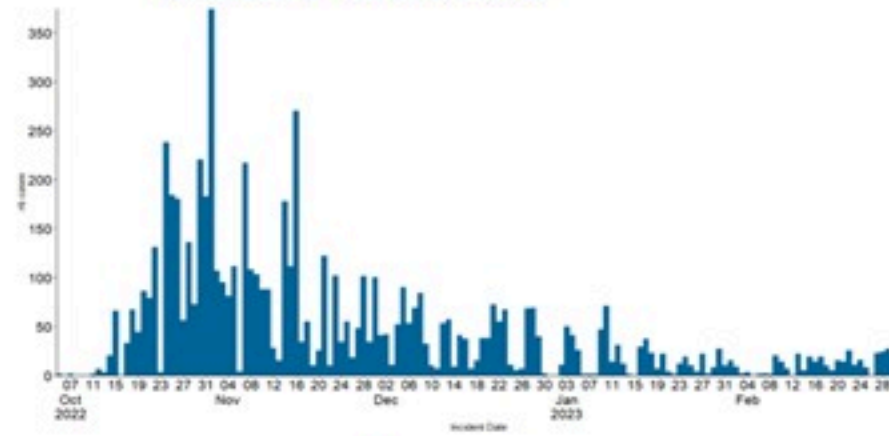

4 Mar 2023

Call Centers
 1760 (Red Cross)
 1787 (MOPH)

All cases (suspected and confirmed)		Confirmed Cases		Deaths (confirmed)	
New (past 24 h)	Cumulative	New (past 24 h)	Cumulative	New	Cumulative
18	6744	0	671	0	23

By Sex
(suspected and confirmed)

Occupied hospital beds
(suspected and confirmed)

By date of report
(suspected and confirmed)

By Hospital Admission
(suspected and confirmed)

By locality (confirmed cases)

By age group
(suspected and confirmed cases)