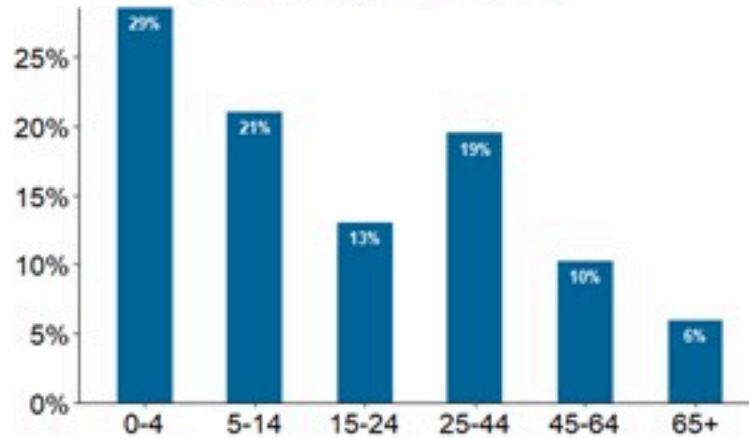

حسب الفئة العمرية
(للحالات المشبهة والمتبنة)