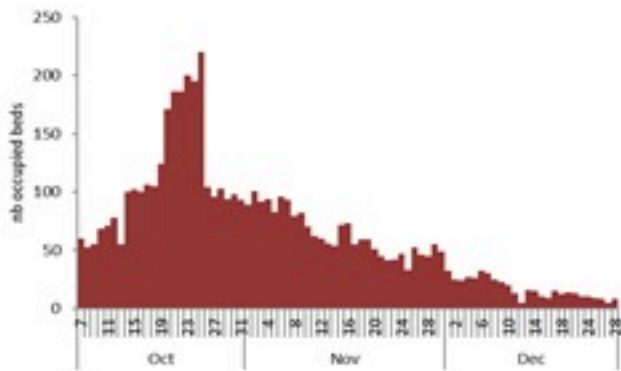

## 29 Dec 2022

**Call Centers**  
 1760 (Red Cross)  
 1787 (MOPH)

All cases (suspected and confirmed)		Confirmed Cases		Deaths (confirmed)	
New (past 24 h)	Cumulative	New (past 24 h)	Cumulative	New	Cumulative
<b>69</b>	<b>5767</b>	<b>0</b>	<b>669</b>	<b>0</b>	<b>23</b>

By Sex  
(suspected and confirmed)

Occupied hospital beds  
(suspected and confirmed)

By date of report  
(suspected and confirmed)

By Hospital Admission  
(suspected and confirmed)

By locality (confirmed cases)