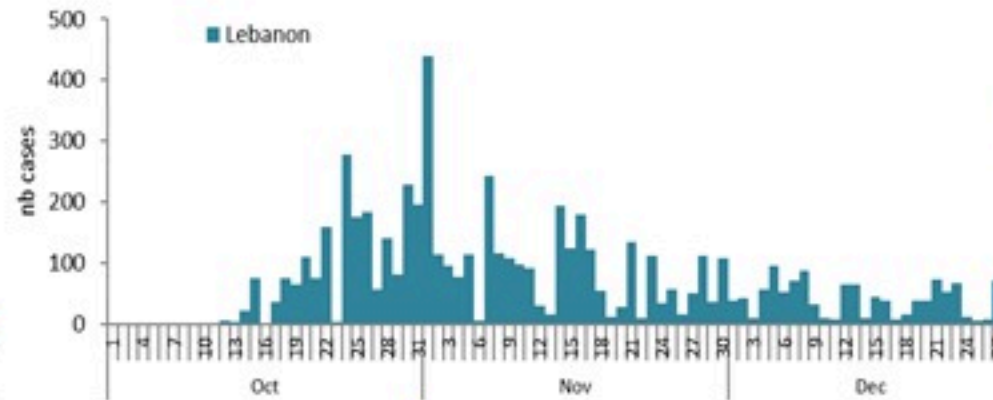

## 29 Dec 2022

**Call Centers**  
 1760 (Red Cross)  
 1787 (MOPH)

All cases (suspected and confirmed)		Confirmed Cases		Deaths (confirmed)	
New (past 24 h)	Cumulative	New (past 24 h)	Cumulative	New	Cumulative
<b>69</b>	<b>5767</b>	<b>0</b>	<b>669</b>	<b>0</b>	<b>23</b>

By Sex  
(suspected and confirmed)

Occupied hospital beds  
(suspected and confirmed)

By date of report  
(suspected and confirmed)

By Hospital Admission  
(suspected and confirmed)

By locality (confirmed cases)