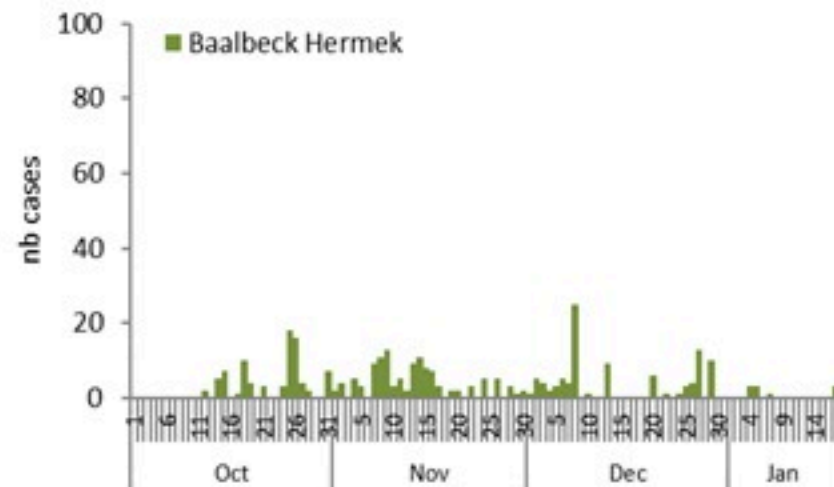

By Outcome
(suspected and confirmed)

Cholera Surveillance Report

18 Jan 2023

Epicurves by date of reporting by province

(suspected and confirmed)

Cholera Surveillance Update

18 Jan 2023

Cumulative Attack Rate per 100,000 (suspected and confirmed)
نسبة الحدوث التراكمية لكل مئة ألف نسمة (الحالات المشتبهية والمثبتة)