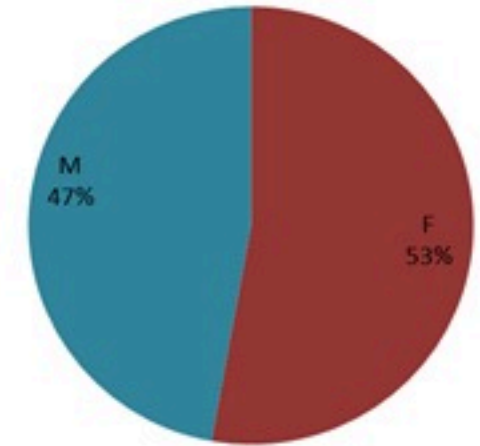

Call Centers
 1760 (Red Cross)
 1787 (MOPH)

All cases (suspected and confirmed)		Confirmed Cases		Deaths (confirmed)	
New (past 24 h)	Cumulative	New (past 24 h)	Cumulative	New	Cumulative
38	6196	0	671	0	23

By Sex
(suspected and confirmed)

Occupied hospital beds
(suspected and confirmed)

By date of report
(suspected and confirmed)

By Hospital Admission
(suspected and confirmed)

By locality (confirmed cases)

By age group
(suspected and confirmed cases)