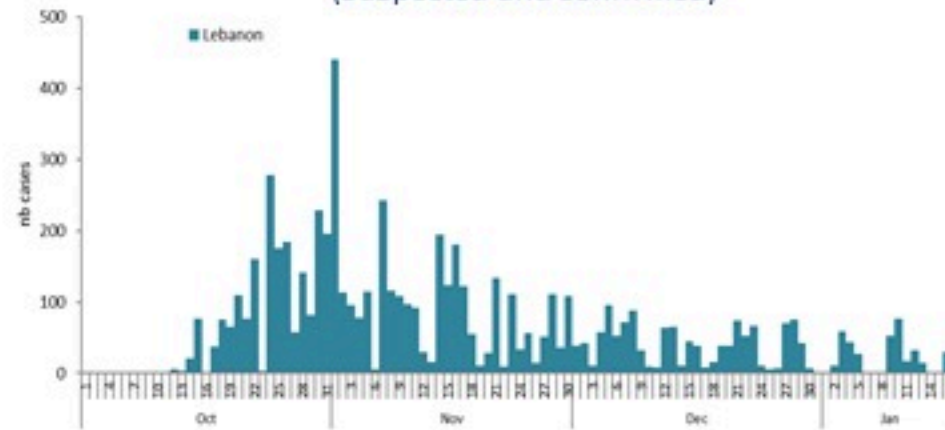

Call Centers
 1760 (Red Cross)
 1787 (MOPH)

All cases (suspected and confirmed)		Confirmed Cases		Deaths (confirmed)	
New (past 24 h)	Cumulative	New (past 24 h)	Cumulative	New	Cumulative
38	6196	0	671	0	23

By Sex
(suspected and confirmed)

Occupied hospital beds
(suspected and confirmed)

By date of report
(suspected and confirmed)

By Hospital Admission
(suspected and confirmed)

By locality (confirmed cases)

By age group
(suspected and confirmed cases)