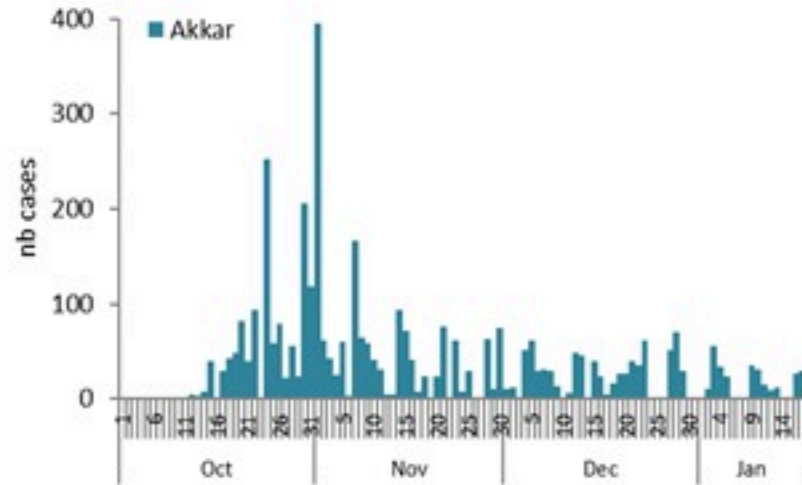

Cholera Surveillance Report

18 Jan 2023

Epicurves by date of reporting by province

(suspected and confirmed)