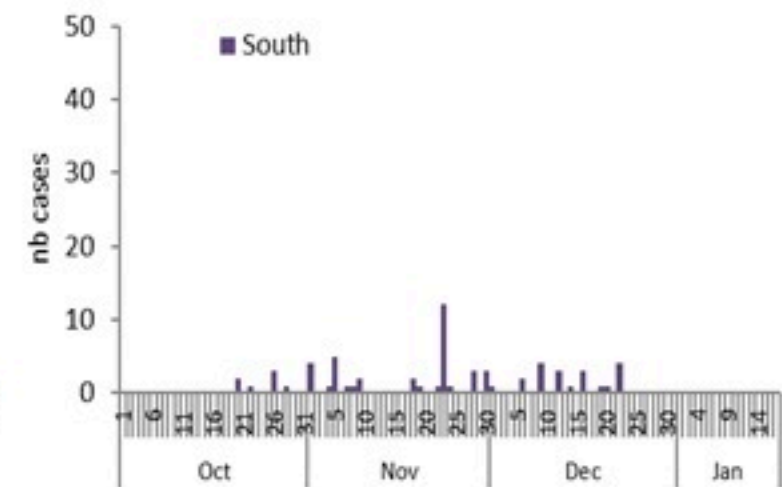

By Outcome
(suspected and confirmed)

Cholera Surveillance Report

18 Jan 2023

Epicurves by date of reporting by province

(suspected and confirmed)

Cholera Surveillance Update

18 Jan 2023

Cumulative Attack Rate per 100,000 (suspected and confirmed)
نسبة الحدوث التراكمية لكل مئة ألف نسمة (الحالات المشتبهية والمثبتة)