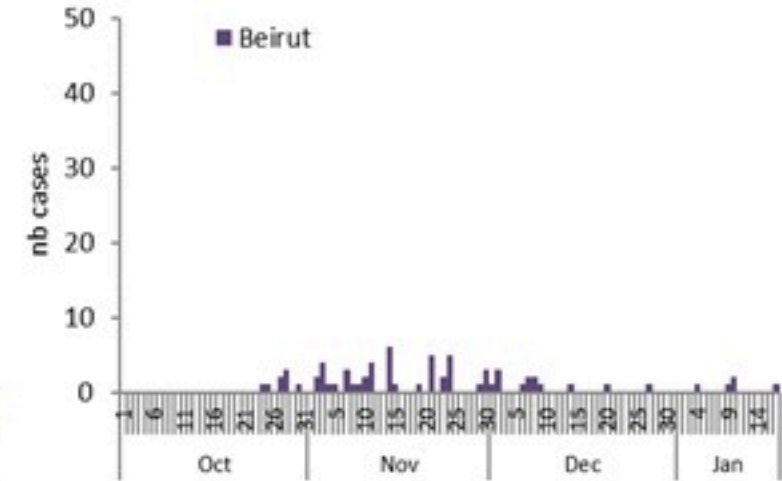

Cholera Surveillance Report

18 Jan 2023

Epicurves by date of reporting by province

(suspected and confirmed)