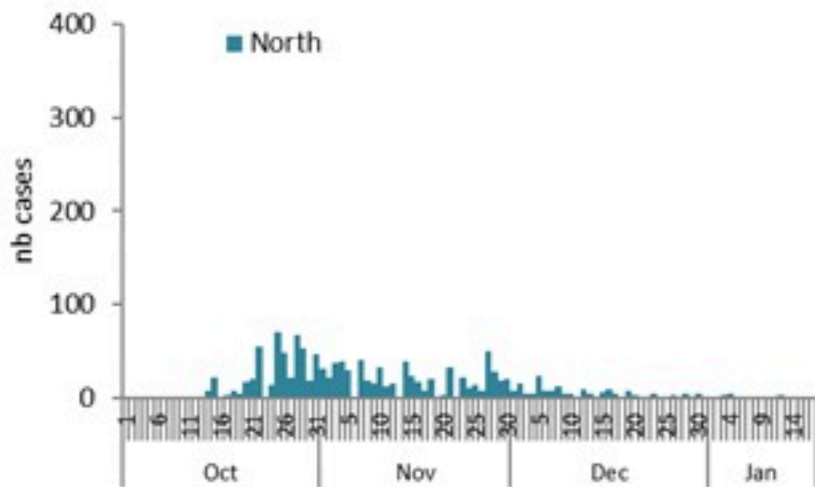

Cholera Surveillance Report

18 Jan 2023

Epicurves by date of reporting by province

(suspected and confirmed)