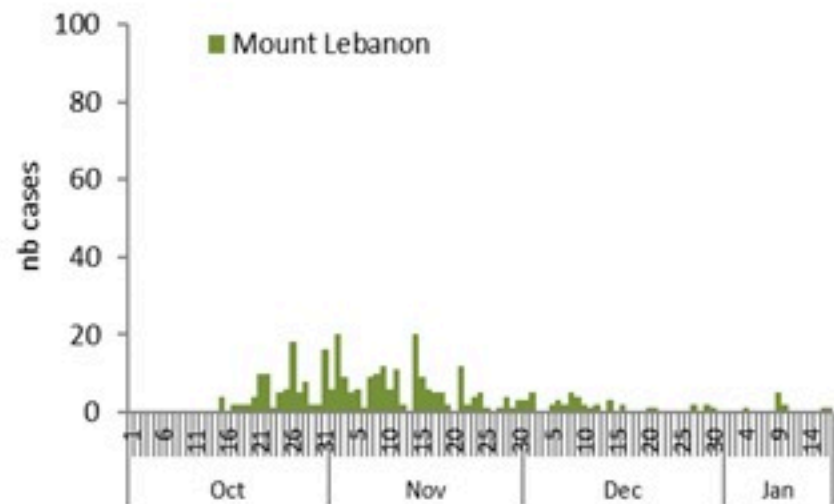

Cholera Surveillance Report

18 Jan 2023

Epicurves by date of reporting by province

(suspected and confirmed)