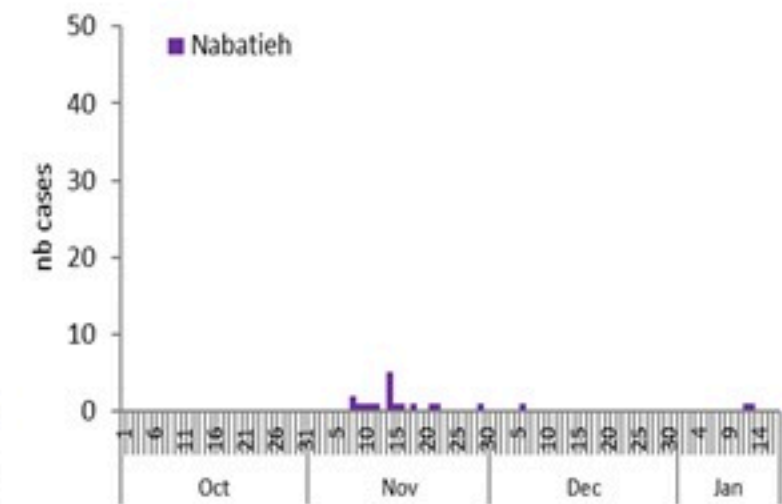

By Outcome
(suspected and confirmed)

Cholera Surveillance Report

18 Jan 2023

Epicurves by date of reporting by province

(suspected and confirmed)

Cholera Surveillance Update

18 Jan 2023

Cumulative Attack Rate per 100,000 (suspected and confirmed)
نسبة الحدوث التراكمية لكل مئة ألف نسمة (الحالات المشتبهية والمثبتة)