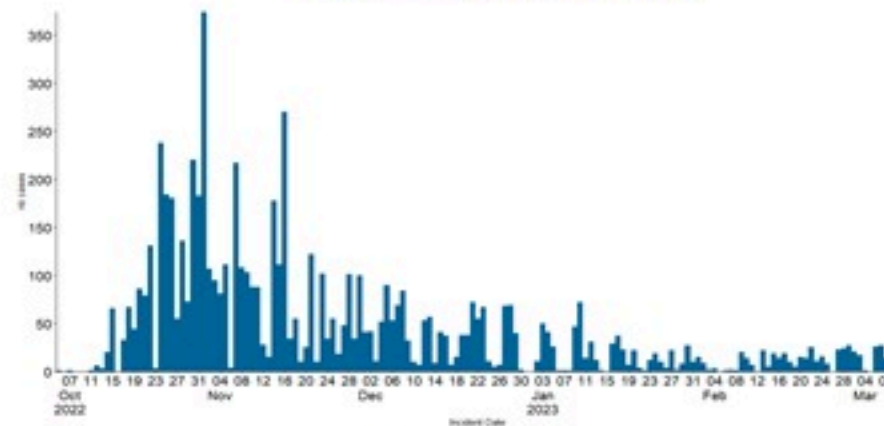

حسب البلدة
(للحالات المتبنة)

Cholera Surveillance Report

11 Mar 2023

Call Centers
 1760 (Red Cross)
 1787 (MOPH)

All cases (suspected and confirmed)		Confirmed Cases		Deaths (confirmed)	
New (past 24 h)	Cumulative	New (past 24 h)	Cumulative	New	Cumulative
25	6870	0	671	0	23

By Sex
(suspected and confirmed)

Occupied hospital beds
(suspected and confirmed)

By date of report
(suspected and confirmed)

By Hospital Admission
(suspected and confirmed)

By locality (confirmed cases)

By age group
(suspected and confirmed cases)