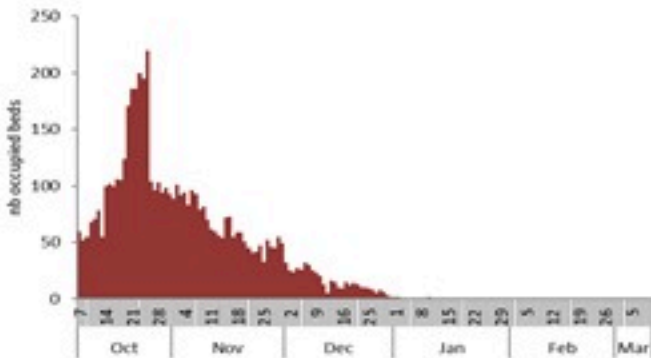

حسب البلدة
(للحالات المتبنة)

Cholera Surveillance Report

11 Mar 2023

Call Centers
 1760 (Red Cross)
 1787 (MOPH)

All cases (suspected and confirmed)		Confirmed Cases		Deaths (confirmed)	
New (past 24 h)	Cumulative	New (past 24 h)	Cumulative	New	Cumulative
25	6870	0	671	0	23

By Sex
(suspected and confirmed)

Occupied hospital beds
(suspected and confirmed)

By date of report
(suspected and confirmed)

By Hospital Admission
(suspected and confirmed)

By locality (confirmed cases)

By age group
(suspected and confirmed cases)