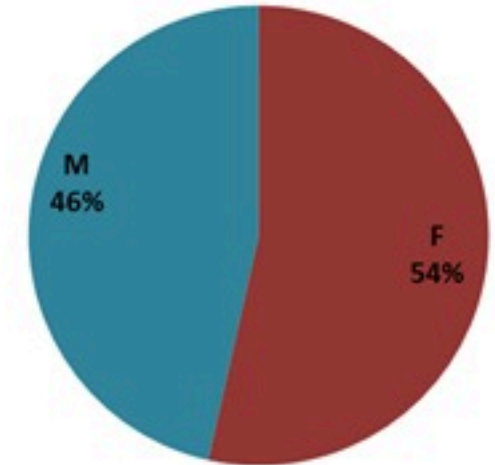

حسب البلدة
(للحالات المتبنة)

Cholera Surveillance Report

11 Mar 2023

Call Centers
 1760 (Red Cross)
 1787 (MOPH)

All cases (suspected and confirmed)		Confirmed Cases		Deaths (confirmed)	
New (past 24 h)	Cumulative	New (past 24 h)	Cumulative	New	Cumulative
25	6870	0	671	0	23

By Sex
(suspected and confirmed)

Occupied hospital beds
(suspected and confirmed)

By date of report
(suspected and confirmed)

By Hospital Admission
(suspected and confirmed)

By locality (confirmed cases)

By age group
(suspected and confirmed cases)