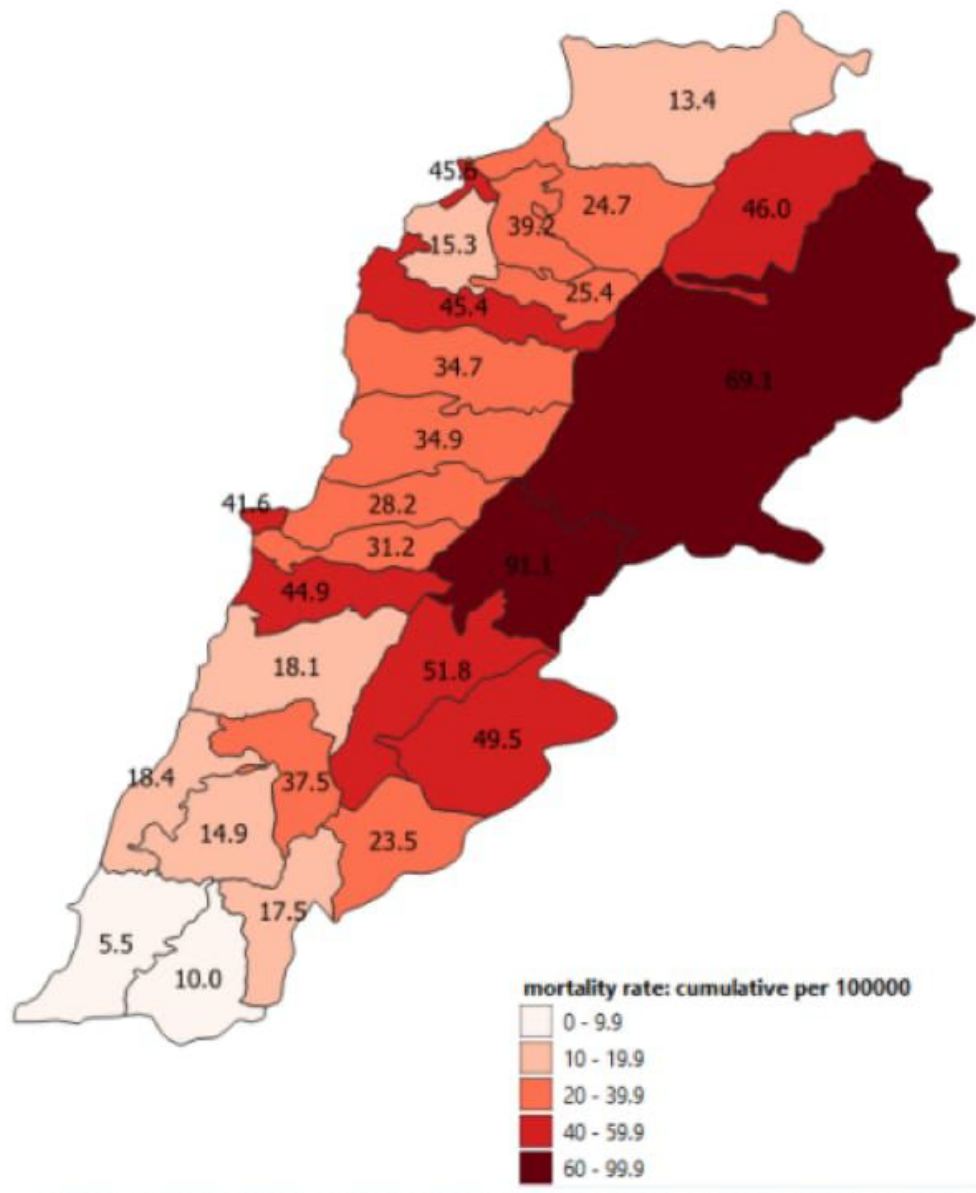

نسب الوفيات التراكمية لكل مئة الف نسمة
Cumulative mortality rate /100000