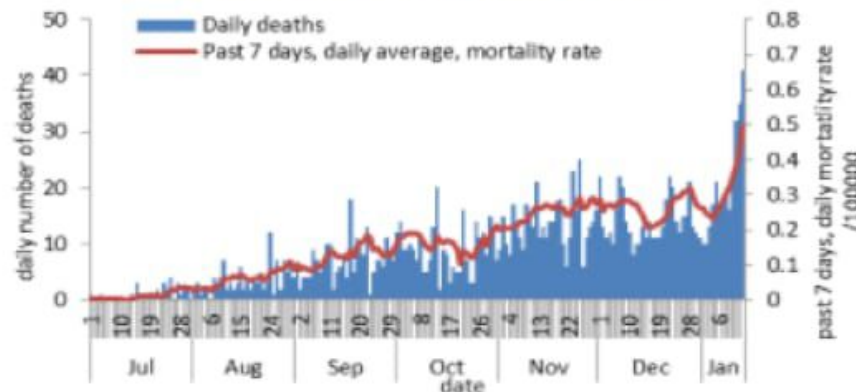

### Bed occupancy of past day

**1801** Occupied hospital beds

**655** Occupied ICU beds

**197** Mechanical ventilation

### Indicators for past 14 days

**5730** Local testing rate /100000

**%17.6** Local positivity PCR test

**55629** Active cases

**1046** Local incidence rate /100000

Covid19 call center 01594459 / 1787

**838** Past day

**121218** Cumulative since 21<sup>st</sup> Feb

### Deaths and mortality rate per day