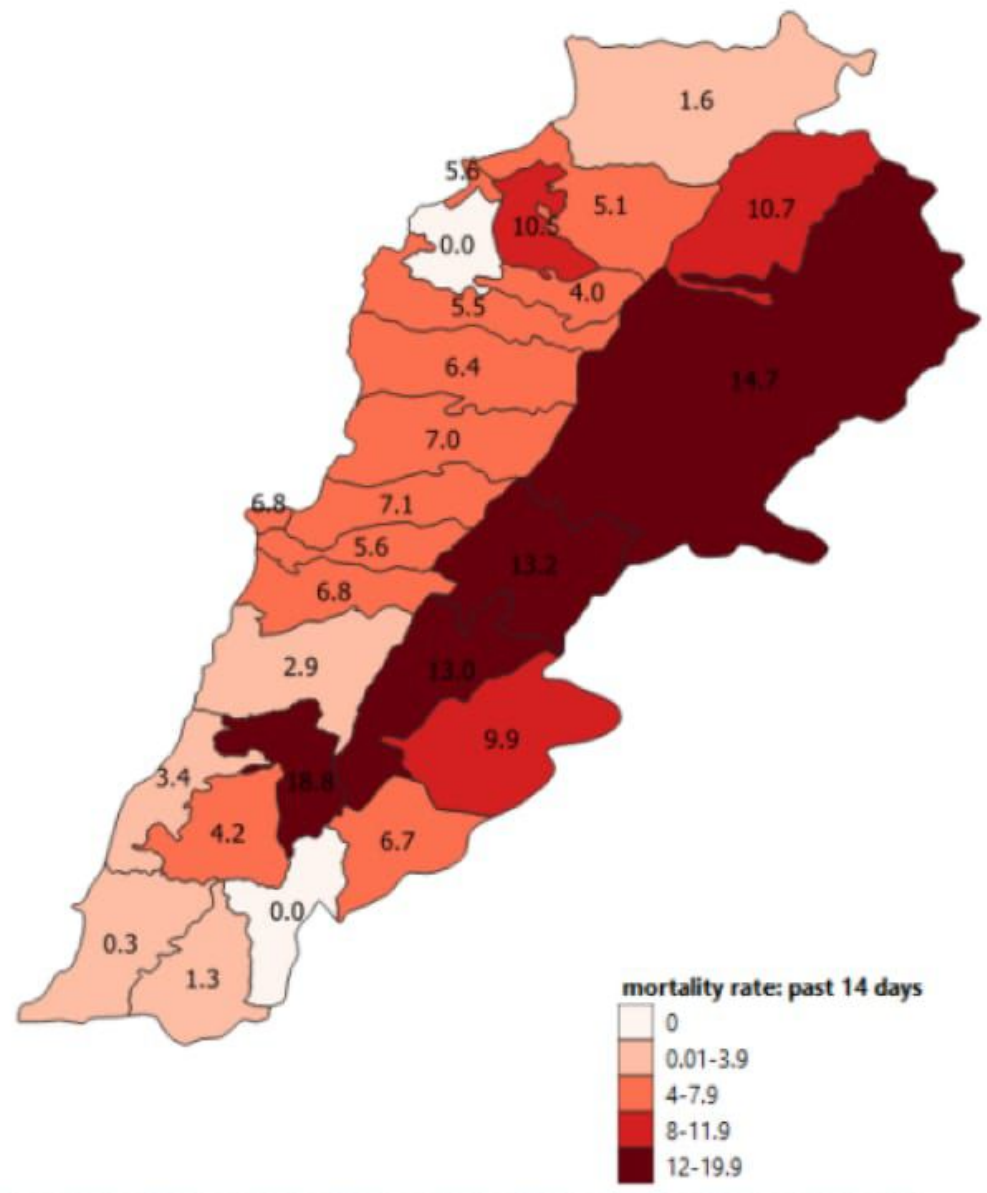

نسب الوفيات للايام 14 الماضية لكل مئة الف نسمة
14-day mortality rate /100000