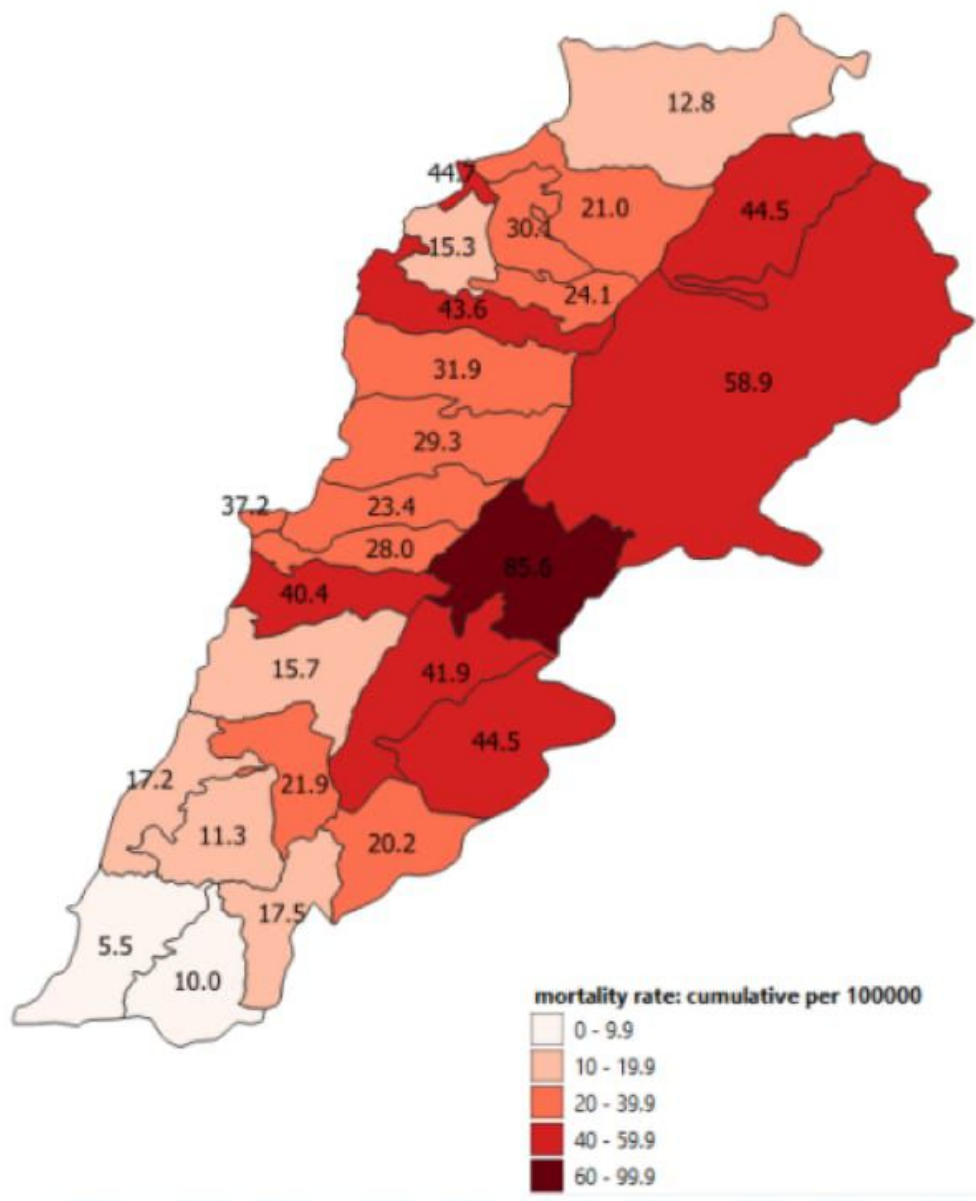

نسب الوفيات التراكمية لكل مئة الف نسمة
Cumulative mortality rate /100000