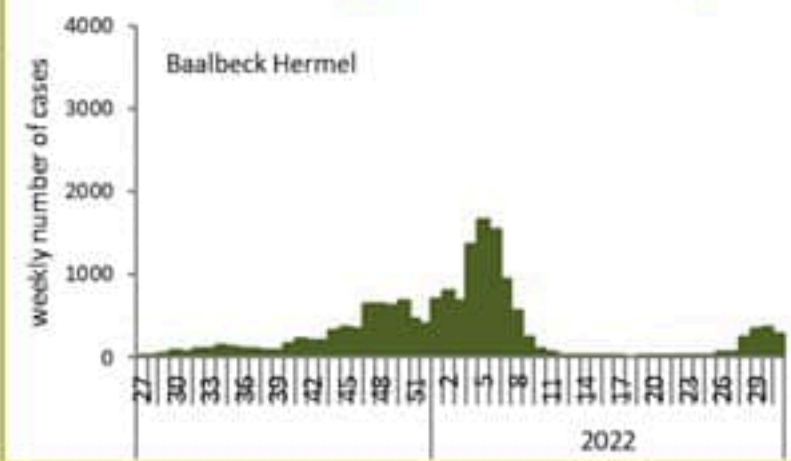

توزيع الحالات حسب الاسبوع في محافظة بعلبك الهرمل