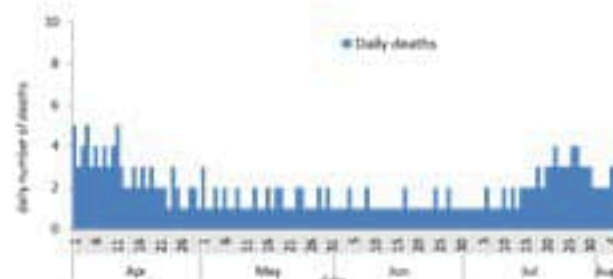

عدد الجرعات حسب اليوم

التلقيح ضد الكوفيد
19 نحو مناعة
المجتمع
(المصدر: قاعدة
بيانات Impact)

* نسبة من مجموع متلقي الجرعة الثانية

التلقيح	ليوم امس	التراكمي	التغطية (12y+)
المسجلين	460	3850496	70.7%
الجرعة (1)	405	2712342	49.8%
الجرعة (2)	394	2387834	43.8%
الجرعة (3)	786	628508	26.3%*

06 August 2022

COVID-19 surveillance

The report will focus in severe cases. In past 7 days, 132 new admissions were reported (2.5/100000), and 17 deaths (0.32/100000). The ICU COVID-19 occupancy was 39% (77 beds over 196). The PCR local positivity rate was 21.2%. The community transmission is at level 4.

COVID-19 hospital daily bed occupancy

COVID-19 PCR positivity rate

COVID-19 daily deaths

	Past 7 days	Past 14 days
New hospital admission	132	190
Admission rate /100000	2.5	3.6
New deaths	17	40
Mortality rate /100000	0.32	0.75
PCR positivity rate %	21.2%	24.5%
Local Incidence rate /100000	247	559
Testing rate /100000	1144	2201
All admissions	Past day	% Occupancy
Occupied beds	177	35%
Occupied ICU beds	77 (14)	39%
New	yesterday	Cumulative
New deaths	3	10546
New cases (average past 7 days)	1876	1185405
Hot line	Past day	Cumulative
1787 (1)	251	433923

COVID-19 Vaccination (source: Impact database)

Number of doses: daily and cumulative

	Past day	Cumulative	Coverage (12y+)
Registered	460	3850496	70.7%
1 st dose	405	2712342	49.8%
2 nd dose	394	2387834	43.8%
3 rd dose	786	628508	26.3%*