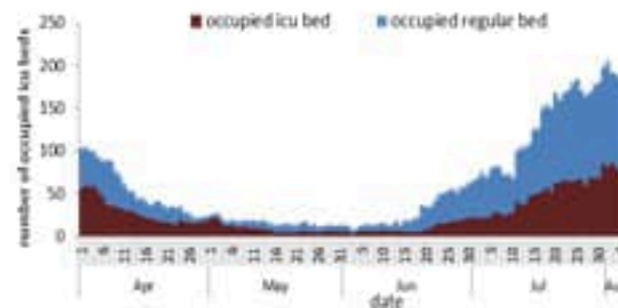

عدد الجرعات حسب اليوم

التلقيح ضد الكوفيد
19 نحو مناعة
المجتمع
(المصدر: قاعدة
بيانات Impact)

* نسبة من مجموع متلقي الجرعة الثانية

التلقيح	ليوم امس	التراكمي	التغطية (12y+)
المسجلين	460	3850496	70.7%
الجرعة (1)	405	2712342	49.8%
الجرعة (2)	394	2387834	43.8%
الجرعة (3)	786	628508	26.3%*

06 August 2022

COVID-19 surveillance

The report will focus in severe cases. In past 7 days, 132 new admissions were reported (2.5/100000), and 17 deaths (0.32/100000). The ICU COVID-19 occupancy was 39% (77 beds over 196). The PCR local positivity rate was 21.2%. The community transmission is at level 4.

COVID-19 hospital daily bed occupancy

COVID-19 PCR positivity rate

COVID-19 daily deaths

	Past 7 days	Past 14 days
New hospital admission	132	190
Admission rate /100000	2.5	3.6
New deaths	17	40
Mortality rate /100000	0.32	0.75
PCR positivity rate %	21.2%	24.5%
Local Incidence rate /100000	247	559
Testing rate /100000	1144	2201
All admissions	Past day	% Occupancy
Occupied beds	177	35%
Occupied ICU beds	77 (14)	39%
New	yesterday	Cumulative
New deaths	3	10546
New cases (average past 7 days)	1876	1185405
Hot line	Past day	Cumulative
1787 (1)	251	433923