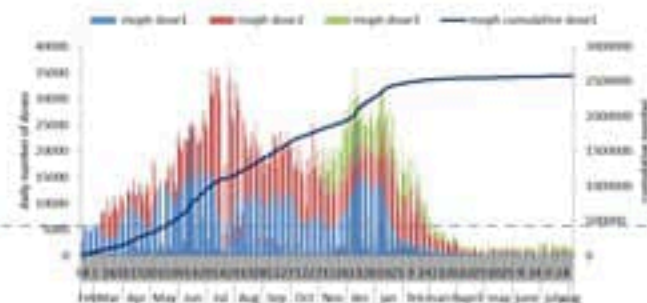

COVID-19 hospital daily bed occupancy

COVID-19 PCR positivity rate

COVID-19 daily deaths

	Past 7 days	Past 14 days
New hospital admission	132	190
Admission rate /100000	2.5	3.6
New deaths	17	40
Mortality rate /100000	0.32	0.75
PCR positivity rate %	21.2%	24.5%
Local Incidence rate /100000	247	559
Testing rate /100000	1144	2201
All admissions	Past day	% Occupancy
Occupied beds	177	35%
Occupied ICU beds	77 (14)	39%
New	yesterday	Cumulative
New deaths	3	10546
New cases (average past 7 days)	1876	1185405
Hot line	Past day	Cumulative
1787 (1)	251	433923

COVID-19 Vaccination (source: Impact database)

Number of doses: daily and cumulative

	Past day	Cumulative	Coverage (12y+)
Registered	460	3850496	70.7%
1 st dose	405	2712342	49.8%
2 nd dose	394	2387834	43.8%
3 rd dose	786	628508	26.3%*