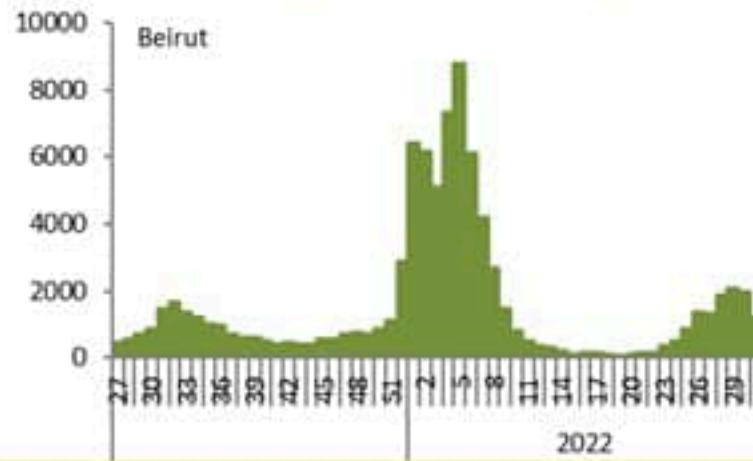

توزيع الحالات حسب الاسبوع في محافظة بيروت