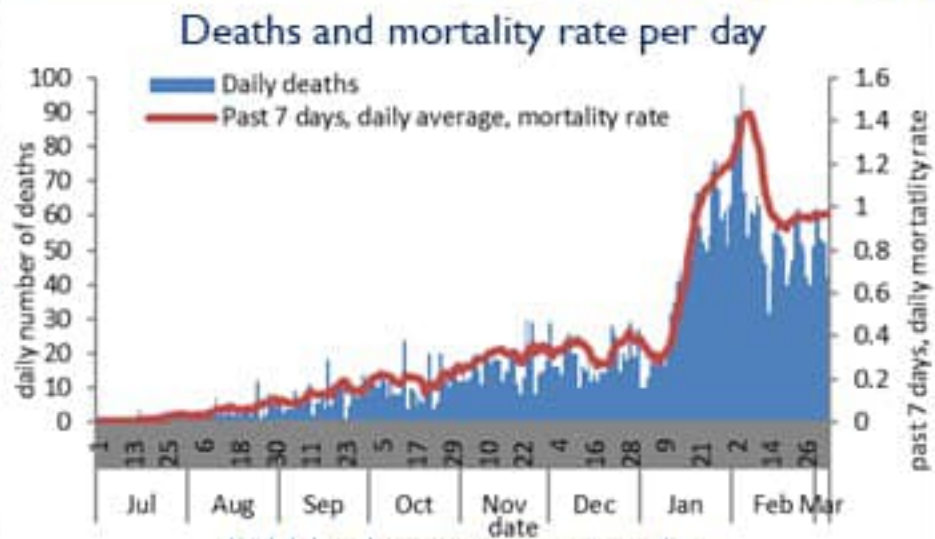

Other indicators

213 Duplicate cases in past day

307256 Remission (cumulative)

Indicators for past 14 days

4005 Local testing rate /100000

17.5% Local positivity PCR test

39840 Active cases

749 Local incidence rate /100000