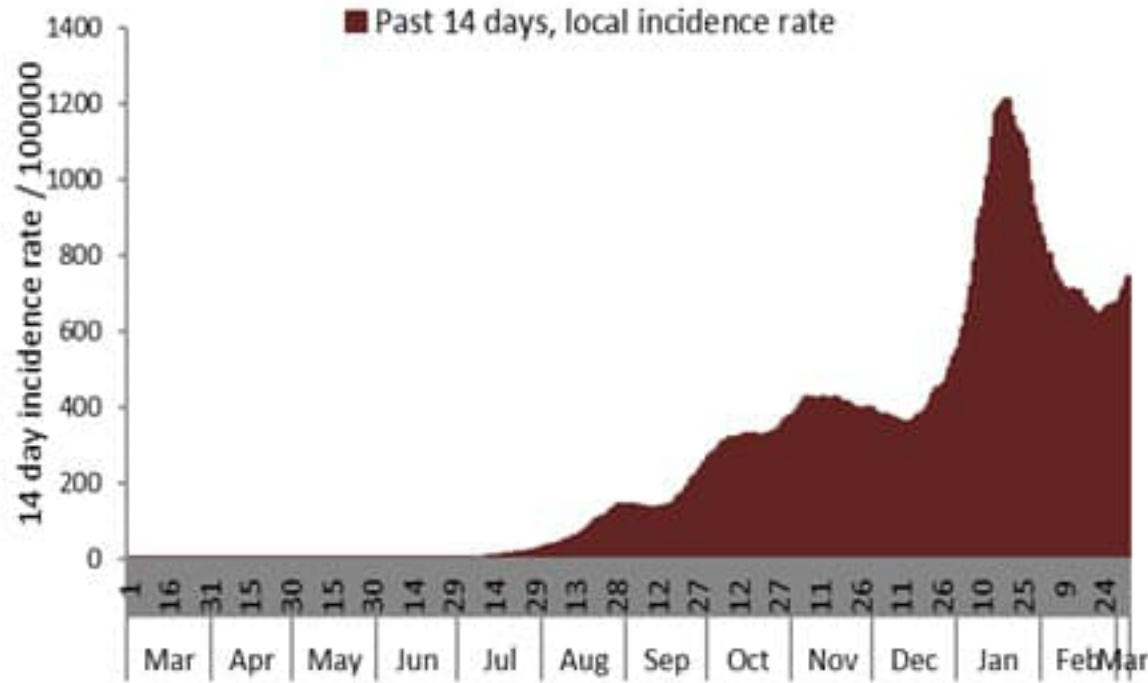

نسبة الحالات الجديدة لكل مئة الف نسمة خلال 14 يوم السابقة
Incidence rate for the 14 days (/100000)