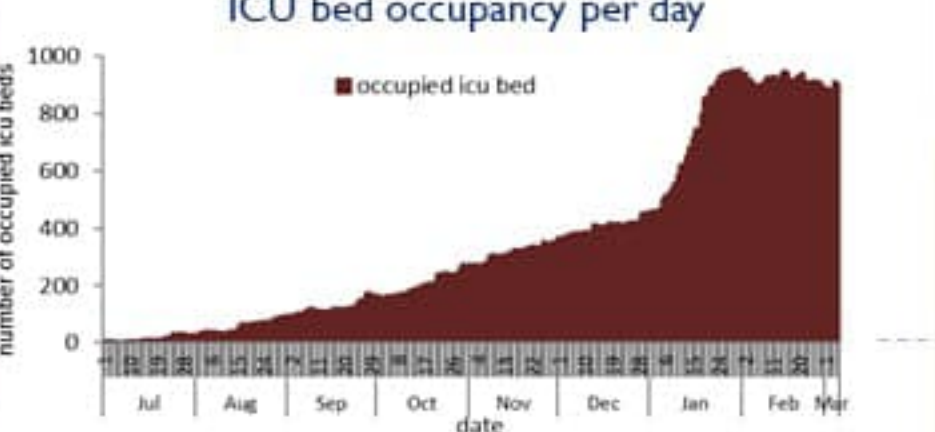

Other indicators

213 Duplicate cases in past day

307256 Remission (cumulative)

Indicators for past 14 days

4005 Local testing rate /100000

17.5% Local positivity PCR test

39840 Active cases

749 Local incidence rate /100000