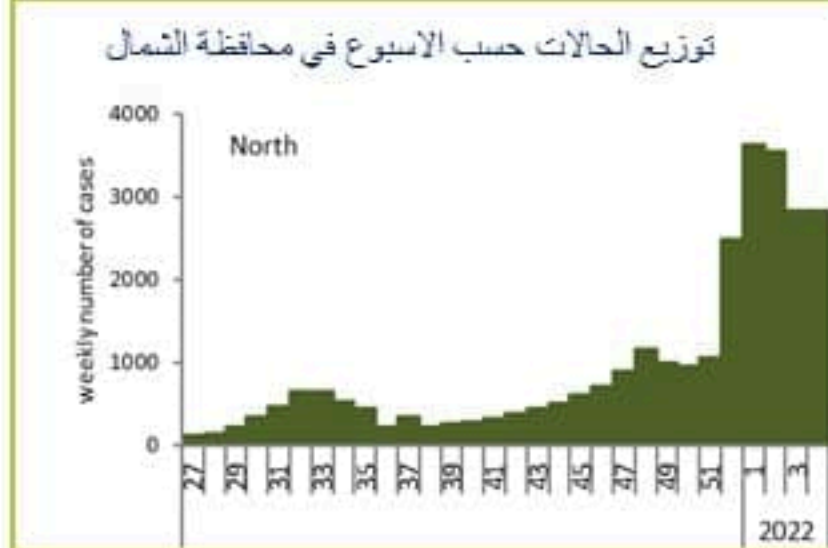

caza	نسبة الوفيات / Mortality rate		نسبة الحدوث / Incidence rate		يوم امس / Past day				التراكمي / Cumulative						القضاء
	للايام 14 الأخيره / Past 14 days	التراكمي / Cumulative	للايام 14 الأخيره / Past 14 days	التراكمي / Cumulative	غير الوافده Local /	الوافده Travel	الوفيات / Deaths	الحالات / Cases	الشفاء / Remission	الشفاء الزمني Time remission	غير الوافده Local	الوافده Travel	الوفيات / Deaths	الحالات / Cases	
	/100000	/100000	/100000	/100000											
Beirut	4.94	203	2551	19138	1,172	0	0	1,172	67,625	67,463	91,930	1,103	987	93,033	بيروت
Baabda	3.19	175	2406	20585	1,647	0	1	1,647	105,583	105,504	134,799	659	1,151	135,458	بعبدا
Metn	2.67	153	1728	16647	796	0	0	796	78,452	78,318	105,276	530	975	105,806	المتن
Chouf	6.68	185	1058	15526	176	0	1	176	27,771	27,747	32,390	165	387	32,555	الشوف
Aleyh	2.84	253	3217	29671	502	0	0	502	41,448	41,426	51,827	345	445	52,172	حاليه
Kesrwan	7.44	213	3048	23029	295	0	1	295	33,600	33,529	49,281	245	458	49,526	كسروان
Jbel	7.29	168	1781	19799	96	0	3	96	15,800	15,752	21,622	91	184	21,713	جبيل
Tripoli	5.29	231	837	9686	202	0	0	202	26,961	26,941	32,664	270	785	32,934	طرابلس
Koura	1.34	169	1458	15873	105	0	0	105	9,015	9,004	11,780	88	126	11,868	الكوره
Zghorta	7.84	221	1207	18464	79	0	2	79	11,068	11,014	14,038	86	169	14,124	زعرنا
Batroun	3.63	149	987	14907	52	0	0	52	5,869	5,855	8,176	27	82	8,203	البترون
Akkar	5.74	152	352	6880	112	0	1	112	18,661	18,608	21,483	84	477	21,567	حكار
Becharreh	0.00	123	502	7372	7	0	0	7	1,632	1,575	1,918	5	32	1,923	بشري
Minieh Danieh	0.93	98	302	4402	59	0	0	59	8,190	8,174	9,391	59	211	9,450	المنية الضبية
Zahleh	1.37	290	644	15685	176	0	0	176	30,528	30,500	34,268	173	637	34,441	زحلة
West Bekaa	1.00	190	551	11186	37	0	0	37	10,124	10,121	11,158	61	191	11,219	البقاع الغربي
Baalbeck	3.51	227	574	13057	74	0	1	74	33,617	33,605	37,094	129	646	37,223	بعلبك
Hermel	1.53	173	359	6665	41	0	0	41	3,807	3,807	4,326	19	113	4,345	الهرمل
Rashaya	2.47	173	200	9480	4	0	0	4	3,546	3,545	3,818	15	70	3,833	راشيا
Saida	3.99	154	1418	13379	496	0	3	496	35,578	35,564	43,314	319	501	43,633	صيدا
Sour	3.78	116	1678	15232	422	0	0	422	42,206	42,187	51,910	463	399	52,373	صور
Jezzine	0.00	122	622	12412	14	0	0	14	3,440	3,436	3,957	11	39	3,968	جزين
Nabatieh	5.66	168	2783	25109	393	0	0	393	28,772	28,764	35,284	224	237	35,508	النبطية
Bint Jbeil	7.47	181	2114	19208	163	0	1	163	12,244	12,240	15,304	123	145	15,427	بنت جبيل
Marjeoun	0.00	115	1253	13176	71	0	0	71	6,803	6,800	8,225	39	72	8,264	مرجعون
Hasbaya	3.36	192	417	10419	4	0	1	4	2,753	2,753	3,030	70	57	3,100	حاصبيا
Unspecified					343	188	0	531	48,971	48,969	51,803	12,355	0	64,158	قيد التحق
Lebanon	3.93	180	1753	17073	7538	188	15	7726	714064	713201	890066	17758	9576	907824	لبنان