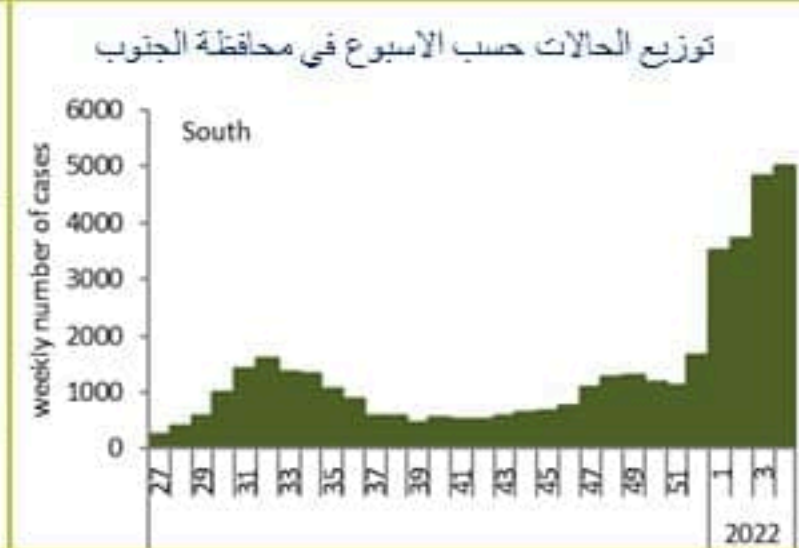

caza	نسبة الوفيات / Mortality rate		نسبة الحدوث / Incidence rate		يوم امس / Past day				التراكمي / Cumulative						القضاء
	للايام 14 الأخيره / Past 14 days	التراكمي / Cumulative	للايام 14 الأخيره / Past 14 days	التراكمي / Cumulative	غير الوافده Local /	الوافده Travel	الوفيات / Deaths	الحالات / Cases	الشفاء / Remission	الشفاء الزمني Time remission	غير الوافده Local	الوافده Travel	الوفيات / Deaths	الحالات / Cases	
	/100000	/100000	/100000	/100000											
Beirut	4.94	203	2551	19138	1,172	0	0	1,172	67,625	67,463	91,930	1,103	987	93,033	بيروت
Baabda	3.19	175	2406	20585	1,647	0	1	1,647	105,583	105,504	134,799	659	1,151	135,458	بعبدا
Metn	2.67	153	1728	16647	796	0	0	796	78,452	78,318	105,276	530	975	105,806	المتن
Chouf	6.68	185	1058	15526	176	0	1	176	27,771	27,747	32,390	165	387	32,555	الشوف
Aleyh	2.84	253	3217	29671	502	0	0	502	41,448	41,426	51,827	345	445	52,172	حاليه
Kesrwan	7.44	213	3048	23029	295	0	1	295	33,600	33,529	49,281	245	458	49,526	كسروان
Jbel	7.29	168	1781	19799	96	0	3	96	15,800	15,752	21,622	91	184	21,713	جبيل
Tripoli	5.29	231	837	9686	202	0	0	202	26,961	26,941	32,664	270	785	32,934	طرابلس
Koura	1.34	169	1458	15873	105	0	0	105	9,015	9,004	11,780	88	126	11,868	الكوره
Zghorta	7.84	221	1207	18464	79	0	2	79	11,068	11,014	14,038	86	169	14,124	زعرنا
Batroun	3.63	149	987	14907	52	0	0	52	5,869	5,855	8,176	27	82	8,203	البترون
Akkar	5.74	152	352	6880	112	0	1	112	18,661	18,608	21,483	84	477	21,567	حكار
Becharreh	0.00	123	502	7372	7	0	0	7	1,632	1,575	1,918	5	32	1,923	بشري
Minieh Danieh	0.93	98	302	4402	59	0	0	59	8,190	8,174	9,391	59	211	9,450	المنية الضبية
Zahleh	1.37	290	644	15685	176	0	0	176	30,528	30,500	34,268	173	637	34,441	زحلة
West Bekaa	1.00	190	551	11186	37	0	0	37	10,124	10,121	11,158	61	191	11,219	البقاع الغربي
Baalbeck	3.51	227	574	13057	74	0	1	74	33,617	33,605	37,094	129	646	37,223	بعلبك
Hermel	1.53	173	359	6665	41	0	0	41	3,807	3,807	4,326	19	113	4,345	الهرمل
Rashaya	2.47	173	200	9480	4	0	0	4	3,546	3,545	3,818	15	70	3,833	راشيا
Saida	3.99	154	1418	13379	496	0	3	496	35,578	35,564	43,314	319	501	43,633	صيدا
Sour	3.78	116	1678	15232	422	0	0	422	42,206	42,187	51,910	463	399	52,373	صور
Jezzine	0.00	122	622	12412	14	0	0	14	3,440	3,436	3,957	11	39	3,968	جزين
Nabatieh	5.66	168	2783	25109	393	0	0	393	28,772	28,764	35,284	224	237	35,508	النبطية
Bint Jbeil	7.47	181	2114	19208	163	0	1	163	12,244	12,240	15,304	123	145	15,427	بنت جبيل
Marjeoun	0.00	115	1253	13176	71	0	0	71	6,803	6,800	8,225	39	72	8,264	مرجعون
Hasbaya	3.36	192	417	10419	4	0	1	4	2,753	2,753	3,030	70	57	3,100	حاصبيا
Unspecified					343	188	0	531	48,971	48,969	51,803	12,355	0	64,158	قيد التحق
Lebanon	3.93	180	1753	17073	7538	188	15	7726	714064	713201	890066	17758	9576	907824	لبنان