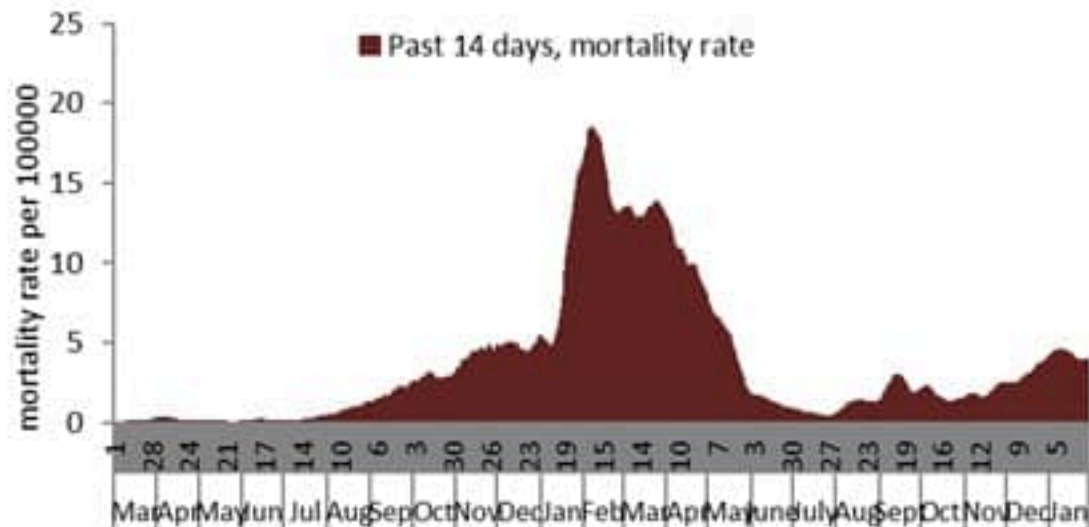

نسبة الوفيات لكل مئة الف نسمة خلال 14 يوم السابقة
Mortality rate for the past 14 days (/100000)