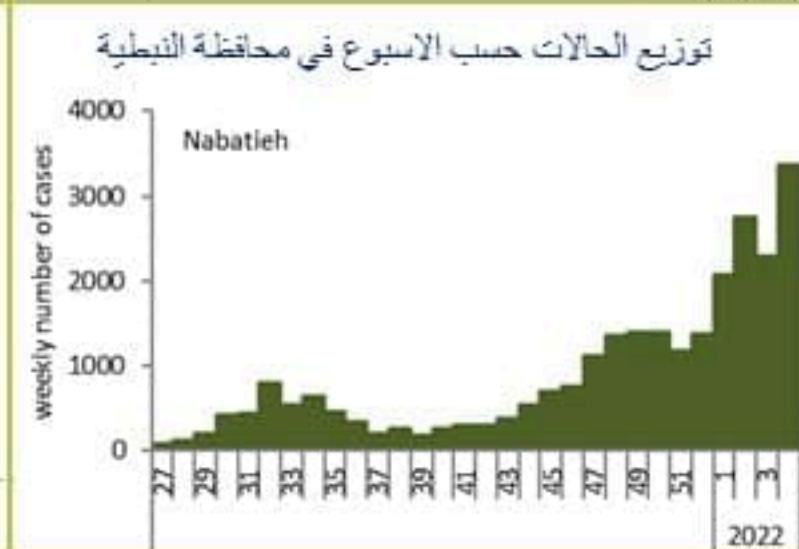

caza	نسبة الوفيات / Mortality rate		نسبة الحدوث / Incidence rate		يوم امس / Past day				التراكمي / Cumulative						القضاء
	للايام 14 الأخيره / Past 14 days	التراكمي / Cumulative	للايام 14 الأخيره / Past 14 days	التراكمي / Cumulative	غير الوافده Local /	الوافده Travel	الوفيات / Deaths	الحالات / Cases	الشفاء / Remission	الشفاء الزمني Time remission	غير الوافده Local	الوافده Travel	الوفيات / Deaths	الحالات / Cases	
	/100000	/100000	/100000	/100000											
Beirut	4.94	203	2551	19138	1,172	0	0	1,172	67,625	67,463	91,930	1,103	987	93,033	بيروت
Baabda	3.19	175	2406	20585	1,647	0	1	1,647	105,583	105,504	134,799	659	1,151	135,458	بعبدا
Metn	2.67	153	1728	16647	796	0	0	796	78,452	78,318	105,276	530	975	105,806	المتن
Chouf	6.68	185	1058	15526	176	0	1	176	27,771	27,747	32,390	165	387	32,555	الشوف
Aleyh	2.84	253	3217	29671	502	0	0	502	41,448	41,426	51,827	345	445	52,172	حاليه
Kesrwan	7.44	213	3048	23029	295	0	1	295	33,600	33,529	49,281	245	458	49,526	كسروان
Jbel	7.29	168	1781	19799	96	0	3	96	15,800	15,752	21,622	91	184	21,713	جبيل
Tripoli	5.29	231	837	9686	202	0	0	202	26,961	26,941	32,664	270	785	32,934	طرابلس
Koura	1.34	169	1458	15873	105	0	0	105	9,015	9,004	11,780	88	126	11,868	الكوره
Zghorta	7.84	221	1207	18464	79	0	2	79	11,068	11,014	14,038	86	169	14,124	زعرنا
Batroun	3.63	149	987	14907	52	0	0	52	5,869	5,855	8,176	27	82	8,203	البترون
Akkar	5.74	152	352	6880	112	0	1	112	18,661	18,608	21,483	84	477	21,567	حكار
Becharreh	0.00	123	502	7372	7	0	0	7	1,632	1,575	1,918	5	32	1,923	بشري
Minieh Danieh	0.93	98	302	4402	59	0	0	59	8,190	8,174	9,391	59	211	9,450	المنية الضبية
Zahleh	1.37	290	644	15685	176	0	0	176	30,528	30,500	34,268	173	637	34,441	زحلة
West Bekaa	1.00	190	551	11186	37	0	0	37	10,124	10,121	11,158	61	191	11,219	البقاع الغربي
Baalbeck	3.51	227	574	13057	74	0	1	74	33,617	33,605	37,094	129	646	37,223	بعلبك
Hermel	1.53	173	359	6665	41	0	0	41	3,807	3,807	4,326	19	113	4,345	الهرمل
Rashaya	2.47	173	200	9480	4	0	0	4	3,546	3,545	3,818	15	70	3,833	راشيا
Saida	3.99	154	1418	13379	496	0	3	496	35,578	35,564	43,314	319	501	43,633	صيدا
Sour	3.78	116	1678	15232	422	0	0	422	42,206	42,187	51,910	463	399	52,373	صور
Jezzine	0.00	122	622	12412	14	0	0	14	3,440	3,436	3,957	11	39	3,968	جزين
Nabatieh	5.66	168	2783	25109	393	0	0	393	28,772	28,764	35,284	224	237	35,508	النبطية
Bint Jbeil	7.47	181	2114	19208	163	0	1	163	12,244	12,240	15,304	123	145	15,427	بنت جبيل
Marjeoun	0.00	115	1253	13176	71	0	0	71	6,803	6,800	8,225	39	72	8,264	مرجعون
Hasbaya	3.36	192	417	10419	4	0	1	4	2,753	2,753	3,030	70	57	3,100	حاصبيا
Unspecified					343	188	0	531	48,971	48,969	51,803	12,355	0	64,158	قيد التحق
Lebanon	3.93	180	1753	17073	7538	188	15	7726	714064	713201	890066	17758	9576	907824	لبنان