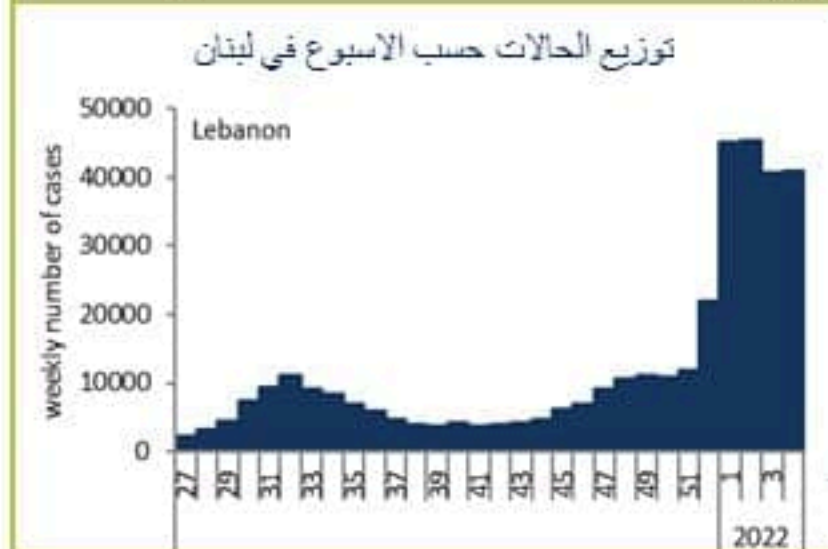

caza	نسبة الوفيات / Mortality rate		نسبة الحدوث / Incidence rate		يوم امس / Past day				التراكمي / Cumulative						القضاء
	للايام 14 الأخيره / Past 14 days	التراكمي / Cumulative	للايام 14 الأخيره / Past 14 days	التراكمي / Cumulative	غير الوافده Local /	الوافده Travel	الوفيات / Deaths	الحالات / Cases	الشفاء / Remission	الشفاء الزمني Time remission	غير الوافده Local	الوافده Travel	الوفيات / Deaths	الحالات / Cases	
	/100000	/100000	/100000	/100000											
Beirut	4.94	203	2551	19138	1,172	0	0	1,172	67,625	67,463	91,930	1,103	987	93,033	بيروت
Baabda	3.19	175	2406	20585	1,647	0	1	1,647	105,583	105,504	134,799	659	1,151	135,458	بعبدا
Metn	2.67	153	1728	16647	796	0	0	796	78,452	78,318	105,276	530	975	105,806	المتن
Chouf	6.68	185	1058	15526	176	0	1	176	27,771	27,747	32,390	165	387	32,555	الشوف
Aleyh	2.84	253	3217	29671	502	0	0	502	41,448	41,426	51,827	345	445	52,172	حاليه
Kesrwan	7.44	213	3048	23029	295	0	1	295	33,600	33,529	49,281	245	458	49,526	كسروان
Jbel	7.29	168	1781	19799	96	0	3	96	15,800	15,752	21,622	91	184	21,713	جبيل
Tripoli	5.29	231	837	9686	202	0	0	202	26,961	26,941	32,664	270	785	32,934	طرابلس
Koura	1.34	169	1458	15873	105	0	0	105	9,015	9,004	11,780	88	126	11,868	الكوره
Zghorta	7.84	221	1207	18464	79	0	2	79	11,068	11,014	14,038	86	169	14,124	زعرنا
Batroun	3.63	149	987	14907	52	0	0	52	5,869	5,855	8,176	27	82	8,203	البترون
Akkar	5.74	152	352	6880	112	0	1	112	18,661	18,608	21,483	84	477	21,567	حكار
Becharreh	0.00	123	502	7372	7	0	0	7	1,632	1,575	1,918	5	32	1,923	بشري
Minieh Danieh	0.93	98	302	4402	59	0	0	59	8,190	8,174	9,391	59	211	9,450	المنية الضبية
Zahleh	1.37	290	644	15685	176	0	0	176	30,528	30,500	34,268	173	637	34,441	زحلة
West Bekaa	1.00	190	551	11186	37	0	0	37	10,124	10,121	11,158	61	191	11,219	البقاع الغربي
Baalbeck	3.51	227	574	13057	74	0	1	74	33,617	33,605	37,094	129	646	37,223	بعلبك
Hermel	1.53	173	359	6665	41	0	0	41	3,807	3,807	4,326	19	113	4,345	الهرمل
Rashaya	2.47	173	200	9480	4	0	0	4	3,546	3,545	3,818	15	70	3,833	راشيا
Saida	3.99	154	1418	13379	496	0	3	496	35,578	35,564	43,314	319	501	43,633	صيدا
Sour	3.78	116	1678	15232	422	0	0	422	42,206	42,187	51,910	463	399	52,373	صور
Jezzine	0.00	122	622	12412	14	0	0	14	3,440	3,436	3,957	11	39	3,968	جزين
Nabatieh	5.66	168	2783	25109	393	0	0	393	28,772	28,764	35,284	224	237	35,508	النبطية
Bint Jbeil	7.47	181	2114	19208	163	0	1	163	12,244	12,240	15,304	123	145	15,427	بنت جبيل
Marjeoun	0.00	115	1253	13176	71	0	0	71	6,803	6,800	8,225	39	72	8,264	مرجعون
Hasbaya	3.36	192	417	10419	4	0	1	4	2,753	2,753	3,030	70	57	3,100	حاصبيا
Unspecified					343	188	0	531	48,971	48,969	51,803	12,355	0	64,158	قيد التحق
Lebanon	3.93	180	1753	17073	7538	188	15	7726	714064	713201	890066	17758	9576	907824	لبنان