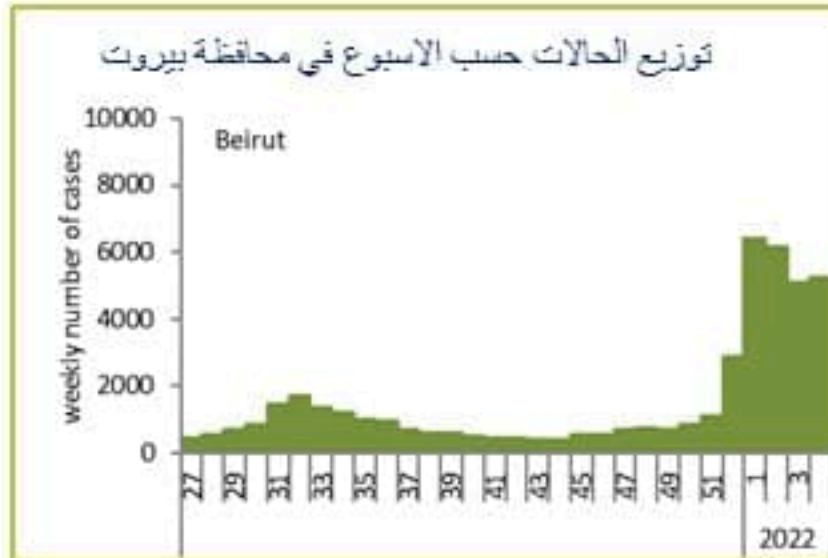

caza	نسبة الوفيات / Mortality rate		نسبة الحدوث / Incidence rate		يوم امس / Past day				التراكمي / Cumulative						القضاء
	للايام 14 الأخيره / Past 14 days	التراكمي / Cumulative	للايام 14 الأخيره / Past 14 days	التراكمي / Cumulative	غير الوافده Local /	الوافده Travel	الوفيات / Deaths	الحالات / Cases	الشفاء / Remission	الشفاء الزمني Time remission	غير الوافده Local	الوافده Travel	الوفيات / Deaths	الحالات / Cases	
	/100000	/100000	/100000	/100000											
Beirut	4.94	203	2551	19138	1,172	0	0	1,172	67,625	67,463	91,930	1,103	987	93,033	بيروت
Baabda	3.19	175	2406	20585	1,647	0	1	1,647	105,583	105,504	134,799	659	1,151	135,458	بعبدا
Metn	2.67	153	1728	16647	796	0	0	796	78,452	78,318	105,276	530	975	105,806	المتن
Chouf	6.68	185	1058	15526	176	0	1	176	27,771	27,747	32,390	165	387	32,555	الشوف
Aleyh	2.84	253	3217	29671	502	0	0	502	41,448	41,426	51,827	345	445	52,172	حاليه
Kesrwan	7.44	213	3048	23029	295	0	1	295	33,600	33,529	49,281	245	458	49,526	كسروان
Jbel	7.29	168	1781	19799	96	0	3	96	15,800	15,752	21,622	91	184	21,713	جبيل
Tripoli	5.29	231	837	9686	202	0	0	202	26,961	26,941	32,664	270	785	32,934	طرابلس
Koura	1.34	169	1458	15873	105	0	0	105	9,015	9,004	11,780	88	126	11,868	الكوره
Zghorta	7.84	221	1207	18464	79	0	2	79	11,068	11,014	14,038	86	169	14,124	زعرنا
Batroun	3.63	149	987	14907	52	0	0	52	5,869	5,855	8,176	27	82	8,203	البترون
Akkar	5.74	152	352	6880	112	0	1	112	18,661	18,608	21,483	84	477	21,567	حكار
Becharreh	0.00	123	502	7372	7	0	0	7	1,632	1,575	1,918	5	32	1,923	بشري
Minieh Danieh	0.93	98	302	4402	59	0	0	59	8,190	8,174	9,391	59	211	9,450	المنية الضبية
Zahleh	1.37	290	644	15685	176	0	0	176	30,528	30,500	34,268	173	637	34,441	زحلة
West Bekaa	1.00	190	551	11186	37	0	0	37	10,124	10,121	11,158	61	191	11,219	البقاع الغربي
Baalbeck	3.51	227	574	13057	74	0	1	74	33,617	33,605	37,094	129	646	37,223	بعلبك
Hermel	1.53	173	359	6665	41	0	0	41	3,807	3,807	4,326	19	113	4,345	الهرمل
Rashaya	2.47	173	200	9480	4	0	0	4	3,546	3,545	3,818	15	70	3,833	راشيا
Saida	3.99	154	1418	13379	496	0	3	496	35,578	35,564	43,314	319	501	43,633	صيدا
Sour	3.78	116	1678	15232	422	0	0	422	42,206	42,187	51,910	463	399	52,373	صور
Jezzine	0.00	122	622	12412	14	0	0	14	3,440	3,436	3,957	11	39	3,968	جزين
Nabatieh	5.66	168	2783	25109	393	0	0	393	28,772	28,764	35,284	224	237	35,508	النبطية
Bint Jbeil	7.47	181	2114	19208	163	0	1	163	12,244	12,240	15,304	123	145	15,427	بنت جبيل
Marjeoun	0.00	115	1253	13176	71	0	0	71	6,803	6,800	8,225	39	72	8,264	مرجعون
Hasbaya	3.36	192	417	10419	4	0	1	4	2,753	2,753	3,030	70	57	3,100	حاصبيا
Unspecified					343	188	0	531	48,971	48,969	51,803	12,355	0	64,158	قيد التحق
Lebanon	3.93	180	1753	17073	7538	188	15	7726	714064	713201	890066	17758	9576	907824	لبنان