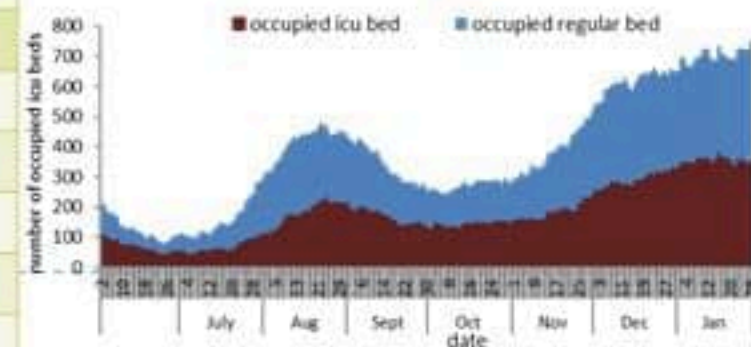

COVID 19 hospital bed occupancy per day