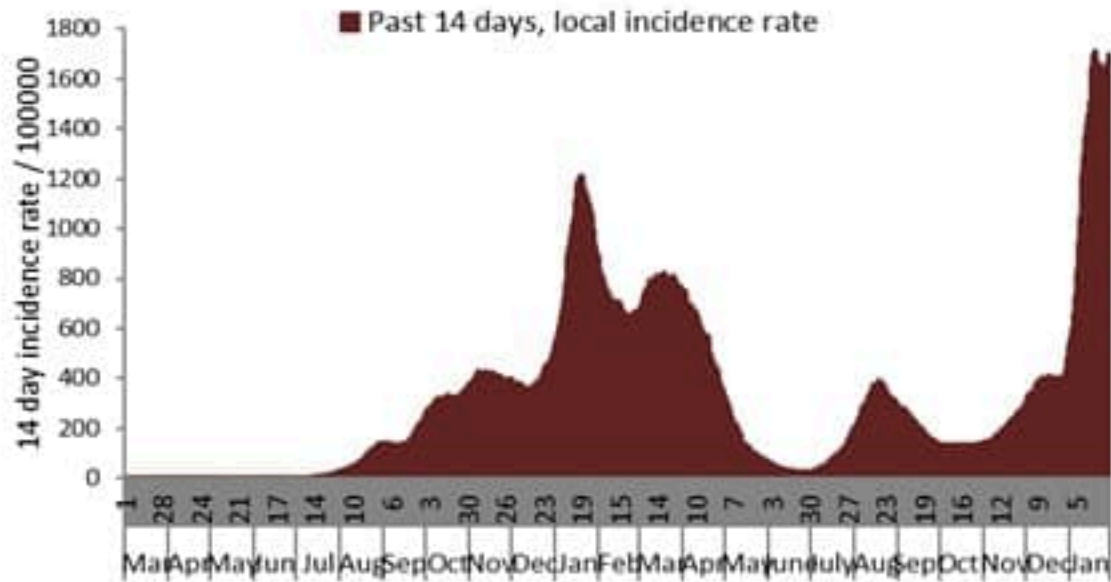

نسبة الحالات الجديدة لكل مئة الف نسمة خلال 14 يوم السابقة
Incidence rate for the 14 days (/100000)