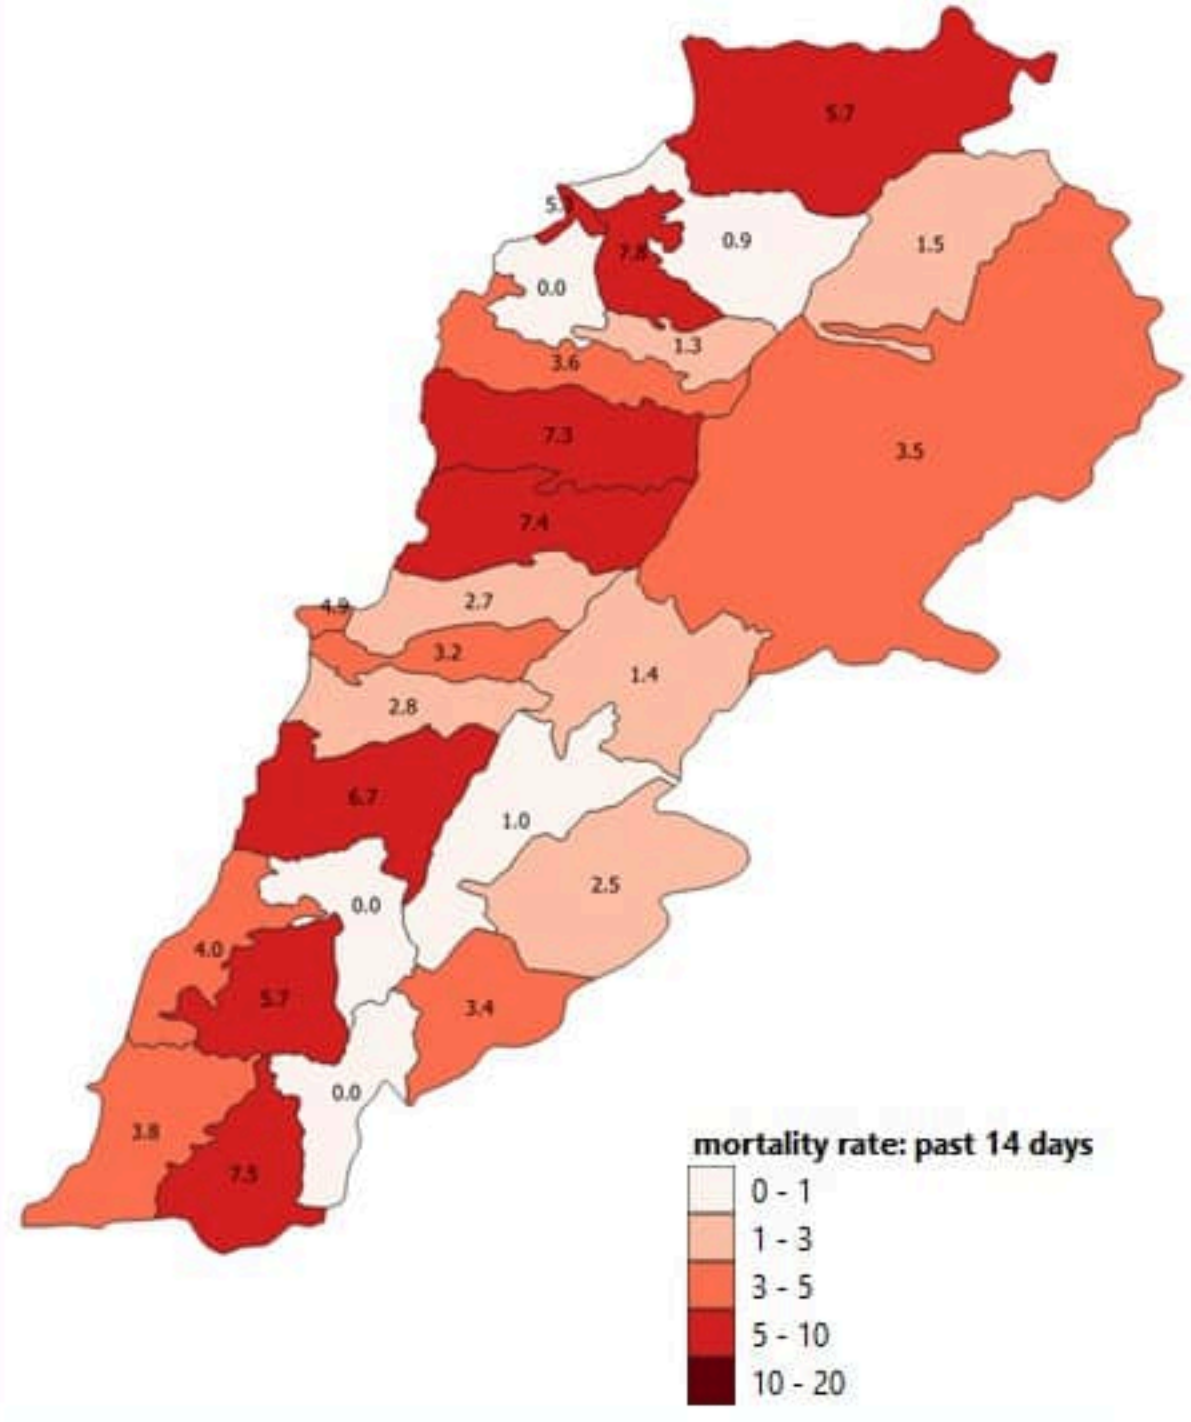

نسب الوفيات لـ 14 الأيام الماضية لكل مئة ألف نسمة
14-day mortality rate /100000