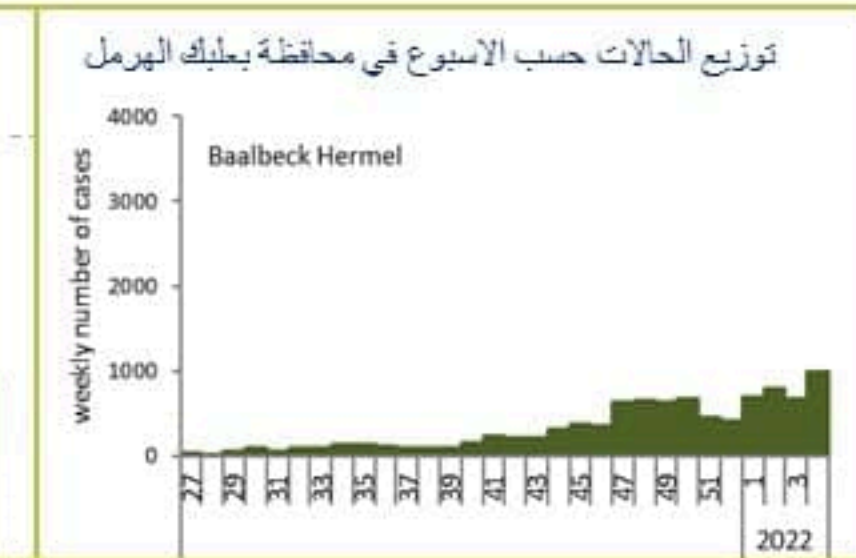

caza	نسبة الوفيات / Mortality rate		نسبة الحدوث / Incidence rate		يوم امس / Past day				التراكمي / Cumulative						القضاء
	للايام 14 الأخيره / Past 14 days	التراكمي / Cumulative	للايام 14 الأخيره / Past 14 days	التراكمي / Cumulative	غير الوافده Local /	الوافده Travel	الوفيات / Deaths	الحالات / Cases	الشفاء / Remission	الشفاء الزمني Time remission	غير الوافده Local	الوافده Travel	الوفيات / Deaths	الحالات / Cases	
	/100000	/100000	/100000	/100000											
Beirut	4.94	203	2551	19138	1,172	0	0	1,172	67,625	67,463	91,930	1,103	987	93,033	بيروت
Baabda	3.19	175	2406	20585	1,647	0	1	1,647	105,583	105,504	134,799	659	1,151	135,458	بعبدا
Metn	2.67	153	1728	16647	796	0	0	796	78,452	78,318	105,276	530	975	105,806	المتن
Chouf	6.68	185	1058	15526	176	0	1	176	27,771	27,747	32,390	165	387	32,555	الشوف
Aleyh	2.84	253	3217	29671	502	0	0	502	41,448	41,426	51,827	345	445	52,172	حاليه
Kesrwan	7.44	213	3048	23029	295	0	1	295	33,600	33,529	49,281	245	458	49,526	كسروان
Jbel	7.29	168	1781	19799	96	0	3	96	15,800	15,752	21,622	91	184	21,713	جبيل
Tripoli	5.29	231	837	9686	202	0	0	202	26,961	26,941	32,664	270	785	32,934	طرابلس
Koura	1.34	169	1458	15873	105	0	0	105	9,015	9,004	11,780	88	126	11,868	الكوره
Zghorta	7.84	221	1207	18464	79	0	2	79	11,068	11,014	14,038	86	169	14,124	زعرنا
Batroun	3.63	149	987	14907	52	0	0	52	5,869	5,855	8,176	27	82	8,203	البترون
Akkar	5.74	152	352	6880	112	0	1	112	18,661	18,608	21,483	84	477	21,567	حكار
Becharreh	0.00	123	502	7372	7	0	0	7	1,632	1,575	1,918	5	32	1,923	بشري
Minieh Danieh	0.93	98	302	4402	59	0	0	59	8,190	8,174	9,391	59	211	9,450	المنية الضبية
Zahleh	1.37	290	644	15685	176	0	0	176	30,528	30,500	34,268	173	637	34,441	زحلة
West Bekaa	1.00	190	551	11186	37	0	0	37	10,124	10,121	11,158	61	191	11,219	البقاع الغربي
Baalbeck	3.51	227	574	13057	74	0	1	74	33,617	33,605	37,094	129	646	37,223	بعلبك
Hermel	1.53	173	359	6665	41	0	0	41	3,807	3,807	4,326	19	113	4,345	الهرمل
Rashaya	2.47	173	200	9480	4	0	0	4	3,546	3,545	3,818	15	70	3,833	راشيا
Saida	3.99	154	1418	13379	496	0	3	496	35,578	35,564	43,314	319	501	43,633	صيدا
Sour	3.78	116	1678	15232	422	0	0	422	42,206	42,187	51,910	463	399	52,373	صور
Jezzine	0.00	122	622	12412	14	0	0	14	3,440	3,436	3,957	11	39	3,968	جزين
Nabatieh	5.66	168	2783	25109	393	0	0	393	28,772	28,764	35,284	224	237	35,508	النبطية
Bint Jbeil	7.47	181	2114	19208	163	0	1	163	12,244	12,240	15,304	123	145	15,427	بنت جبيل
Marjeoun	0.00	115	1253	13176	71	0	0	71	6,803	6,800	8,225	39	72	8,264	مرجعون
Hasbaya	3.36	192	417	10419	4	0	1	4	2,753	2,753	3,030	70	57	3,100	حاصبيا
Unspecified					343	188	0	531	48,971	48,969	51,803	12,355	0	64,158	قيد التحق
Lebanon	3.93	180	1753	17073	7538	188	15	7726	714064	713201	890066	17758	9576	907824	لبنان