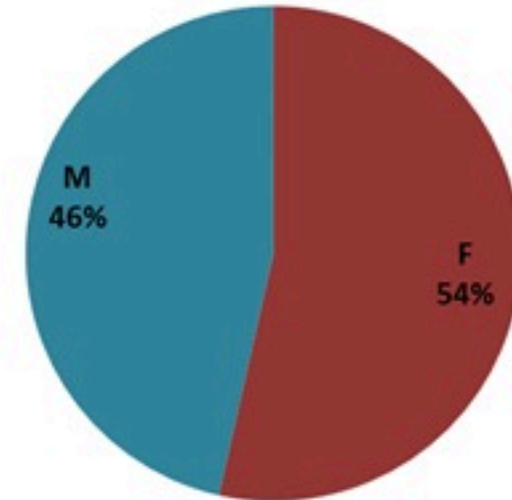

Call Centers
 1760 (Red Cross)
 1787 (MOPH)

All cases (suspected and confirmed)		Confirmed Cases		Deaths (confirmed)	
New (past 24 h)	Cumulative	New (past 24 h)	Cumulative	New	Cumulative
0	7300	0	671	0	23

By Sex
(suspected and confirmed)

Occupied hospital beds
(suspected and confirmed)

By date of report
(suspected and confirmed)

By Hospital Admission
(suspected and confirmed)

By locality (confirmed cases)

By age group
(suspected and confirmed cases)