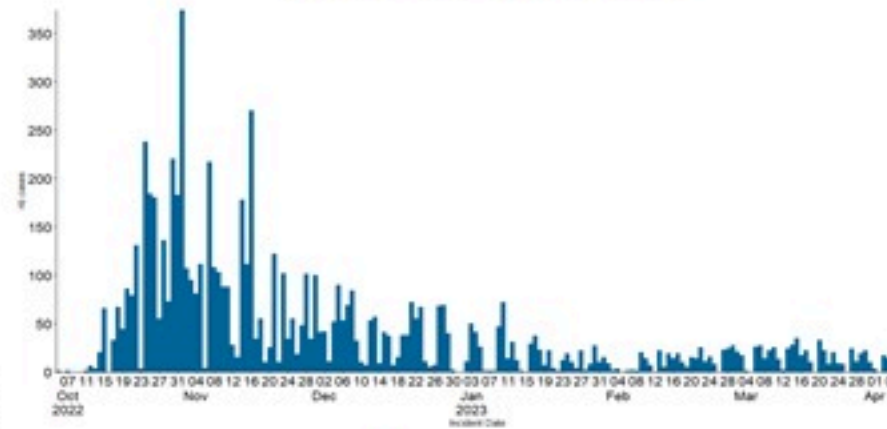

Call Centers
 1760 (Red Cross)
 1787 (MOPH)

All cases (suspected and confirmed)		Confirmed Cases		Deaths (confirmed)	
New (past 24 h)	Cumulative	New (past 24 h)	Cumulative	New	Cumulative
0	7300	0	671	0	23

By Sex
(suspected and confirmed)

Occupied hospital beds
(suspected and confirmed)

By date of report
(suspected and confirmed)

By Hospital Admission
(suspected and confirmed)

By locality (confirmed cases)

By age group
(suspected and confirmed cases)