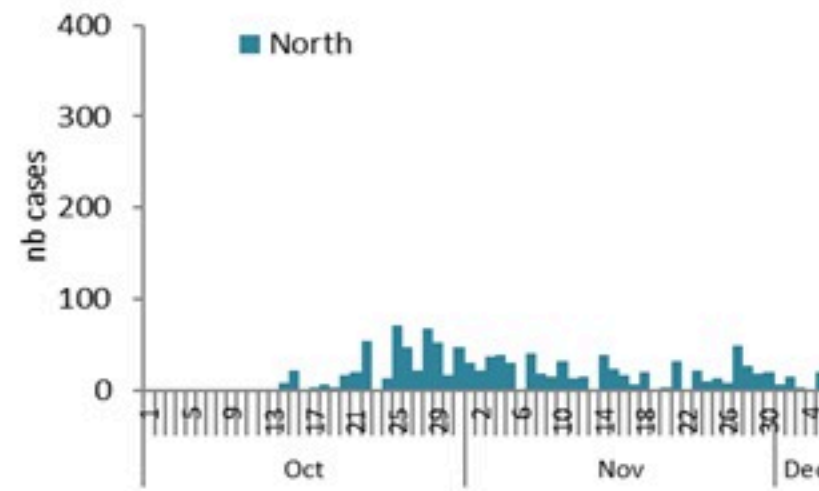

Cholera Surveillance Report

7 Dec 2022

Epicurves by date of reporting by province

(suspected and confirmed)