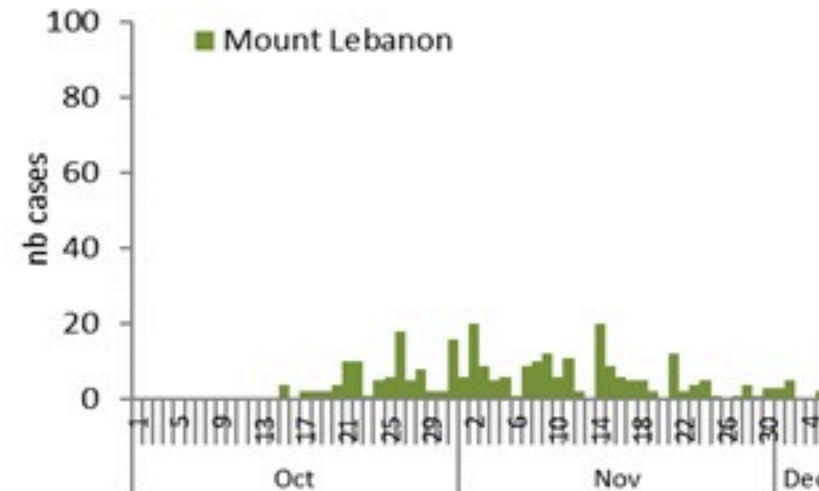

Cholera Surveillance Report

7 Dec 2022

Epicurves by date of reporting by province

(suspected and confirmed)