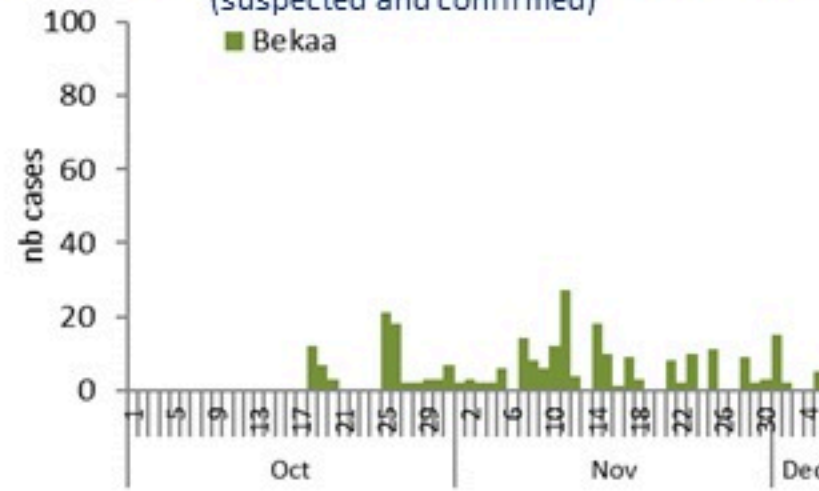

Cholera Surveillance Report

7 Dec 2022

Epicurves by date of reporting by province

(suspected and confirmed)