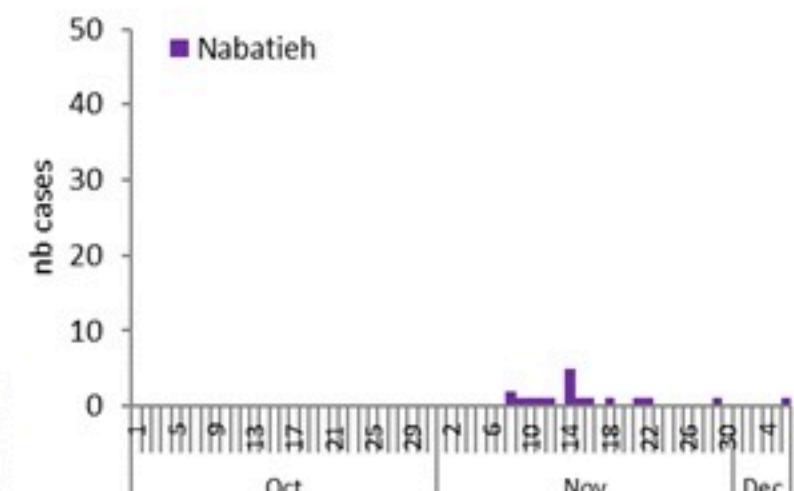

Cholera Surveillance Report

7 Dec 2022

Epicurves by date of reporting by province

(suspected and confirmed)