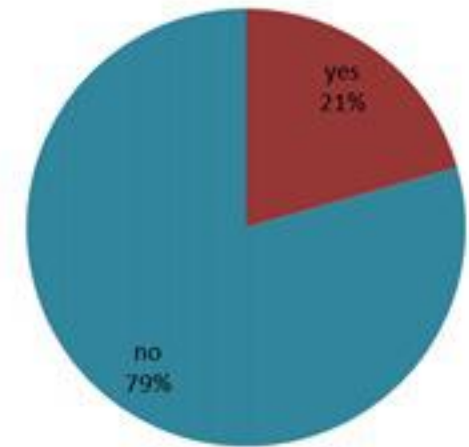

By Hospital Admission
(suspected and confirmed)