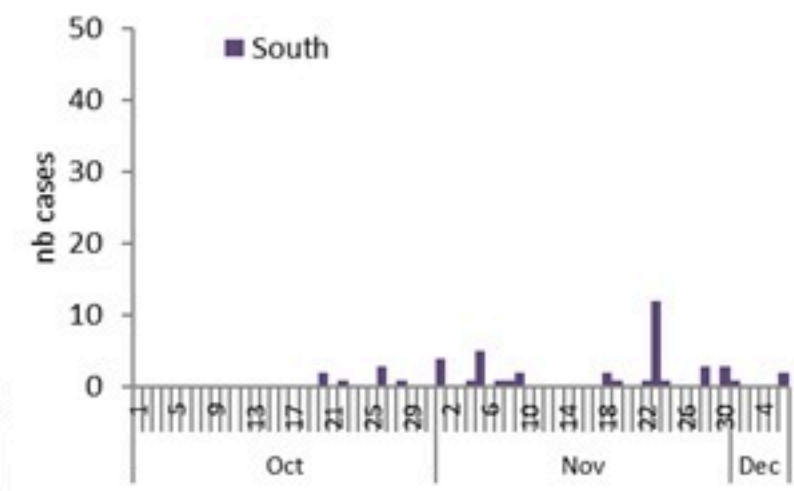

Cholera Surveillance Report

7 Dec 2022

Epicurves by date of reporting by province

(suspected and confirmed)