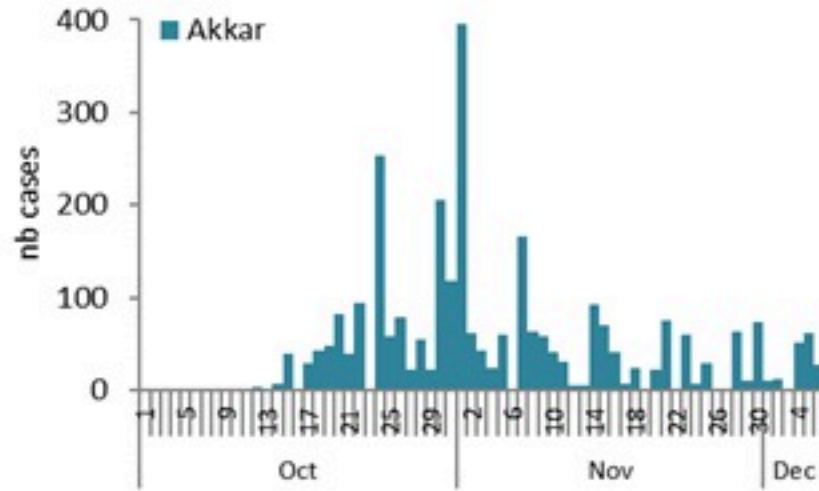

Cholera Surveillance Report

7 Dec 2022

Epicurves by date of reporting by province

(suspected and confirmed)