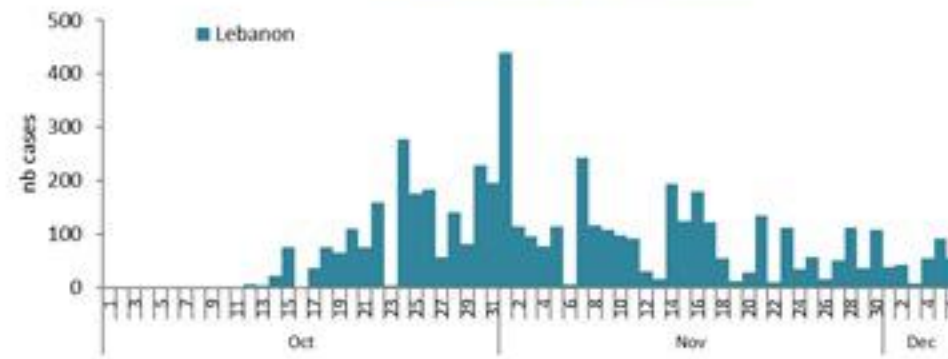

By Hospital Admission
(suspected and confirmed)

By date of report
(suspected and confirmed)