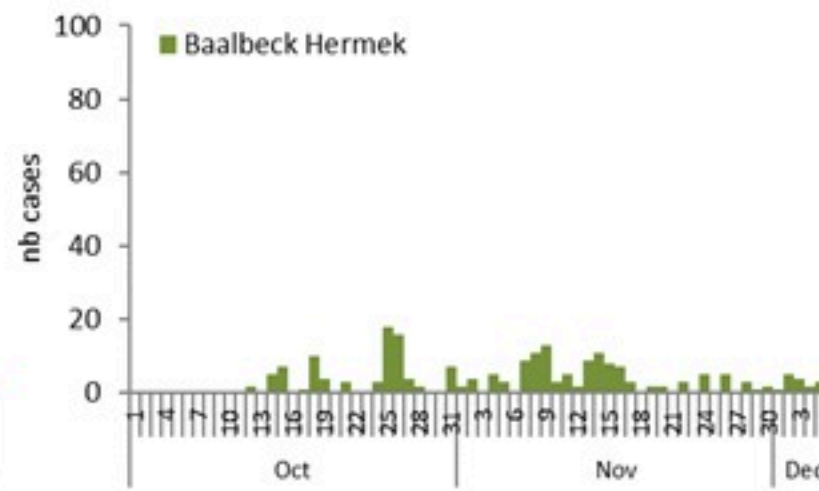

Cholera Surveillance Report

7 Dec 2022

Epicurves by date of reporting by province

(suspected and confirmed)