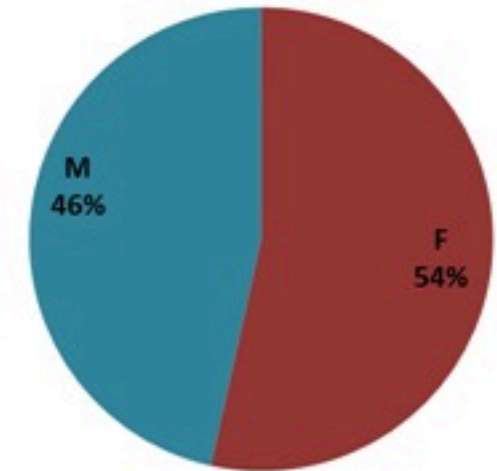

حسب الاستشفاء
(المشبهة والمتبنة)

حسب تطور
الحالة
(المشبهة والمتبنة)

Cholera Surveillance Report

6 Feb 2023

Call Centers
 1760 (Red Cross)
 1787 (MOPH)

All cases (suspected and confirmed)		Confirmed Cases		Deaths (confirmed)	
New (past 24 h)	Cumulative	New (past 24 h)	Cumulative	New	Cumulative
0	6408	0	671	0	23

By Sex
(suspected and confirmed)

Occupied hospital beds
(suspected and confirmed)

By date of report
(suspected and confirmed)

By Hospital Admission
(suspected and confirmed)

By locality (confirmed cases)

By age group
(suspected and confirmed cases)