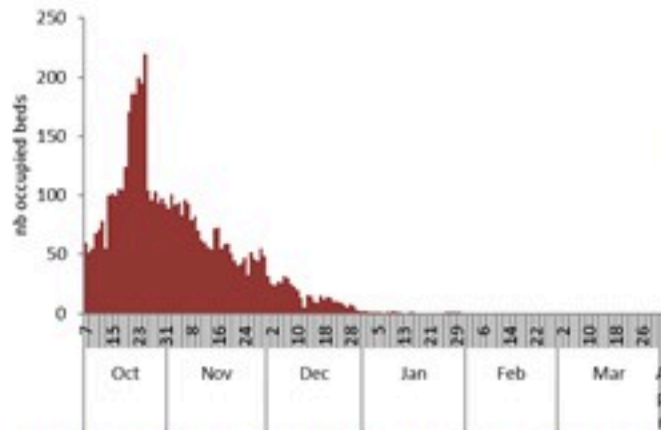

## 3 Apr 2023

**Call Centers**  
 1760 (Red Cross)  
 1787 (MOPH)

All cases (suspected and confirmed)		Confirmed Cases		Deaths (confirmed)	
New (past 24 h)	Cumulative	New (past 24 h)	Cumulative	New	Cumulative
<b>0</b>	<b>7215</b>	<b>0</b>	<b>671</b>	<b>0</b>	<b>23</b>

By Sex  
(suspected and confirmed)

Occupied hospital beds  
(suspected and confirmed)

By locality (confirmed cases)

By date of report  
(suspected and confirmed)

By age group  
(suspected and confirmed cases)