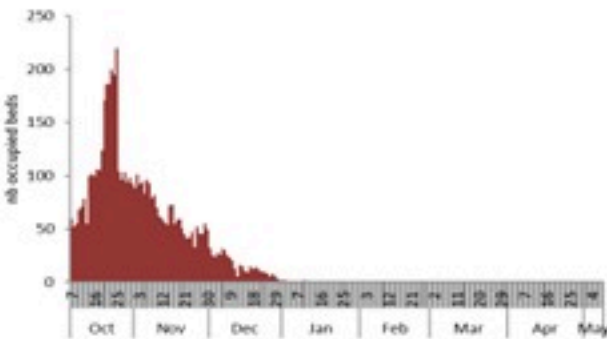

## 27 May 2023

**Call Centers**  
 1760 (Red Cross)  
 1787 (MOPH)

All cases (suspected and confirmed)		Confirmed Cases		Deaths (confirmed)	
New (past 24 h)	Cumulative	New (past 24 h)	Cumulative	New	Cumulative
<b>2</b>	<b>7893</b>	<b>0</b>	<b>671</b>	<b>0</b>	<b>23</b>

By Sex  
(suspected and confirmed)

Occupied hospital beds  
(suspected and confirmed)

By date of report  
(suspected and confirmed)

By Hospital Admission  
(suspected and confirmed)

By locality (confirmed cases)