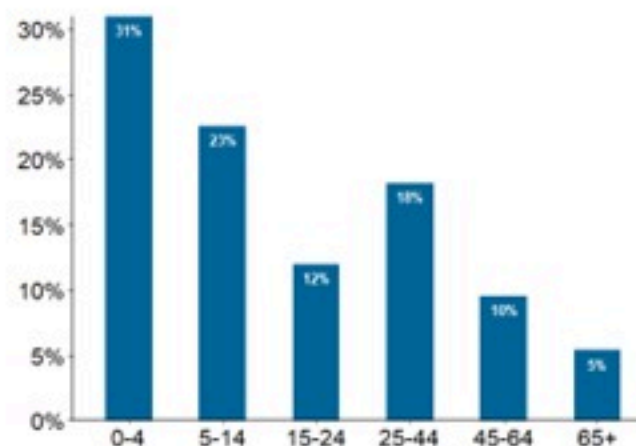

## 27 May 2023

**Call Centers**  
 1760 (Red Cross)  
 1787 (MOPH)

All cases (suspected and confirmed)		Confirmed Cases		Deaths (confirmed)	
New (past 24 h)	Cumulative	New (past 24 h)	Cumulative	New	Cumulative
<b>2</b>	<b>7893</b>	<b>0</b>	<b>671</b>	<b>0</b>	<b>23</b>

By Sex  
(suspected and confirmed)

Occupied hospital beds  
(suspected and confirmed)

By date of report  
(suspected and confirmed)

By Hospital Admission  
(suspected and confirmed)

By locality (confirmed cases)

By age group  
(suspected and confirmed cases)

By Outcome  
(suspected and confirmed)