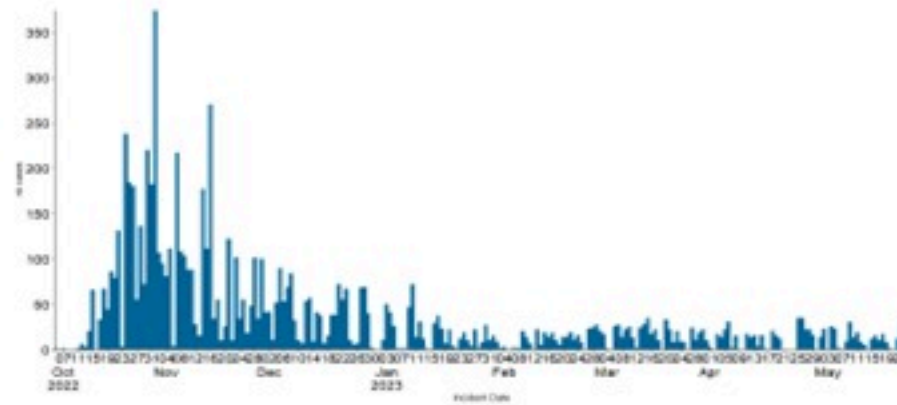

## 27 May 2023

**Call Centers**  
 1760 (Red Cross)  
 1787 (MOPH)

All cases (suspected and confirmed)		Confirmed Cases		Deaths (confirmed)	
New (past 24 h)	Cumulative	New (past 24 h)	Cumulative	New	Cumulative
<b>2</b>	<b>7893</b>	<b>0</b>	<b>671</b>	<b>0</b>	<b>23</b>

By Sex  
(suspected and confirmed)

Occupied hospital beds  
(suspected and confirmed)

By date of report  
(suspected and confirmed)

By Hospital Admission  
(suspected and confirmed)

By locality (confirmed cases)