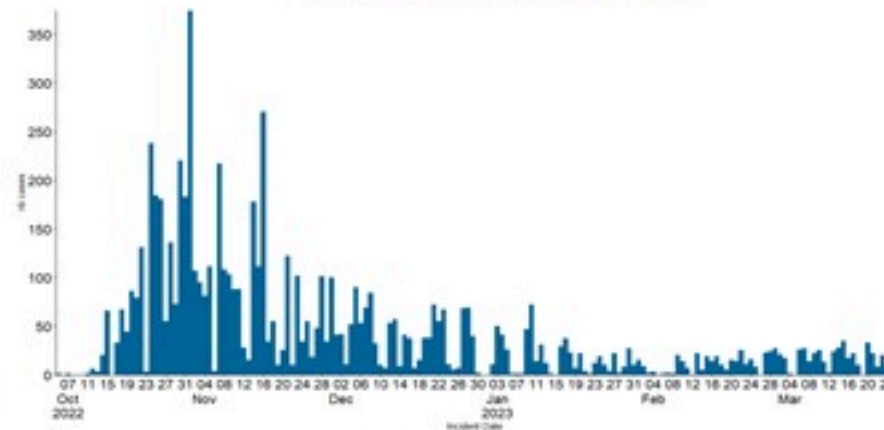

## 26 Mar 2023

**Call Centers**  
 1760 (Red Cross)  
 1787 (MOPH)

All cases (suspected and confirmed)		Confirmed Cases		Deaths (confirmed)	
New (past 24 h)	Cumulative	New (past 24 h)	Cumulative	New	Cumulative
<b>8</b>	<b>7125</b>	<b>0</b>	<b>671</b>	<b>0</b>	<b>23</b>

By Sex  
(suspected and confirmed)

Occupied hospital beds  
(suspected and confirmed)

By date of report  
(suspected and confirmed)

By Hospital Admission  
(suspected and confirmed)

By locality (confirmed cases)