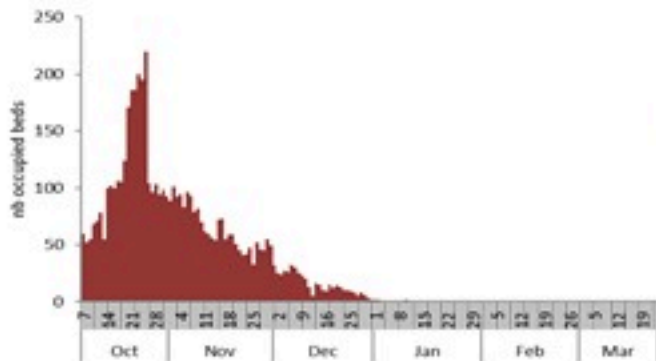

## 26 Mar 2023

**Call Centers**  
 1760 (Red Cross)  
 1787 (MOPH)

All cases (suspected and confirmed)		Confirmed Cases		Deaths (confirmed)	
New (past 24 h)	Cumulative	New (past 24 h)	Cumulative	New	Cumulative
<b>8</b>	<b>7125</b>	<b>0</b>	<b>671</b>	<b>0</b>	<b>23</b>

By Sex  
(suspected and confirmed)

Occupied hospital beds  
(suspected and confirmed)

By date of report  
(suspected and confirmed)

By Hospital Admission  
(suspected and confirmed)

By locality (confirmed cases)