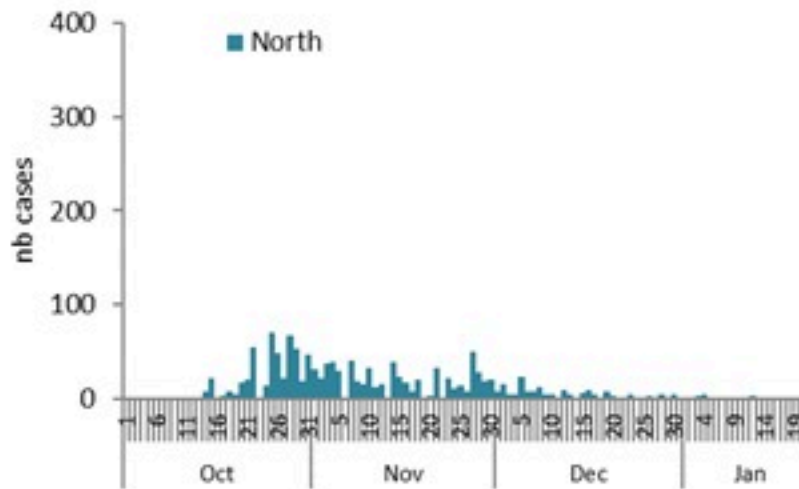

By Outcome
(suspected and confirmed)

Cholera Surveillance Report

23 Jan 2023

Epicurves by date of reporting by province

(suspected and confirmed)

Cholera Surveillance Update

23 Jan 2023

4