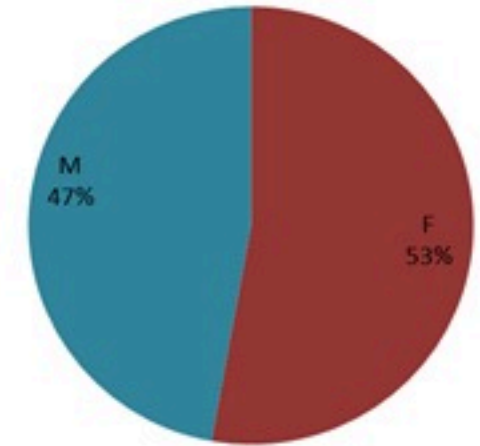

حسب الاستشفاء
(المشبهة والمتبنة)

حسب تطور
الحالة
(المشبهة والمتبنة)

Cholera Surveillance Report

23 Jan 2023

Call Centers
 1760 (Red Cross)
 1787 (MOPH)

All cases (suspected and confirmed)		Confirmed Cases		Deaths (confirmed)	
New (past 24 h)	Cumulative	New (past 24 h)	Cumulative	New	Cumulative
1	6255	0	671	0	23

By Sex
(suspected and confirmed)

Occupied hospital beds
(suspected and confirmed)

By date of report
(suspected and confirmed)

By Hospital Admission
(suspected and confirmed)

By locality (confirmed cases)

By age group
(suspected and confirmed cases)