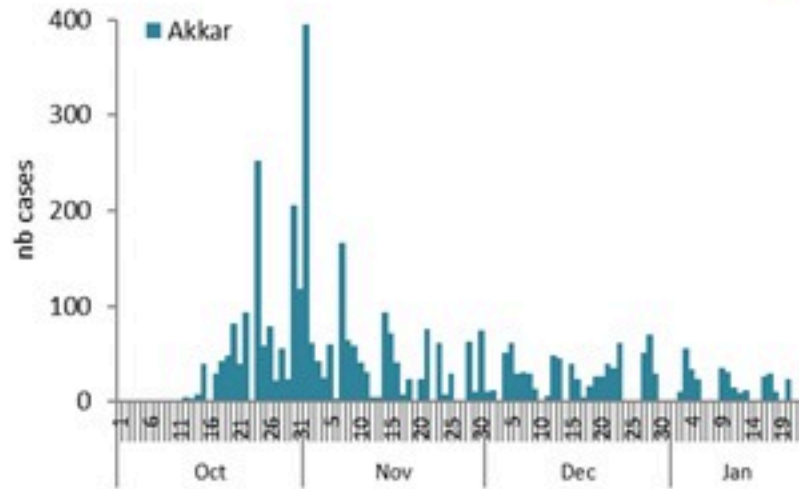

By Outcome
(suspected and confirmed)

Cholera Surveillance Report

23 Jan 2023

Epicurves by date of reporting by province

(suspected and confirmed)

Cholera Surveillance Update

23 Jan 2023

4