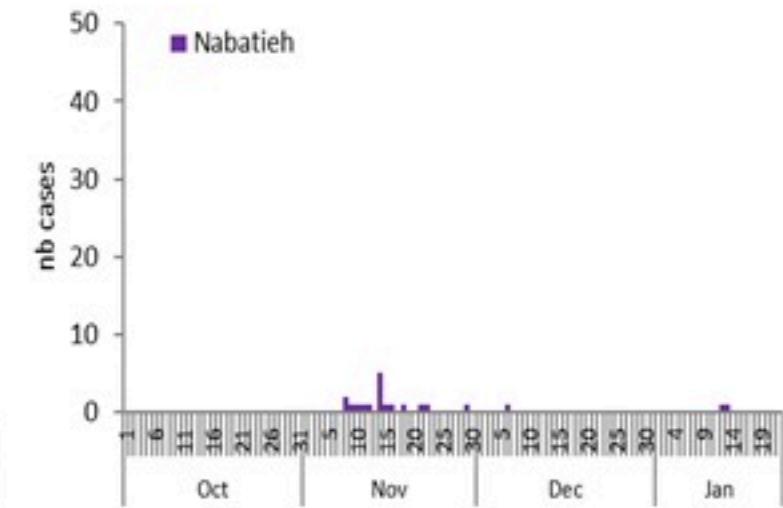

By Outcome
(suspected and confirmed)

Cholera Surveillance Report

23 Jan 2023

Epicurves by date of reporting by province

(suspected and confirmed)

Cholera Surveillance Update

23 Jan 2023

4