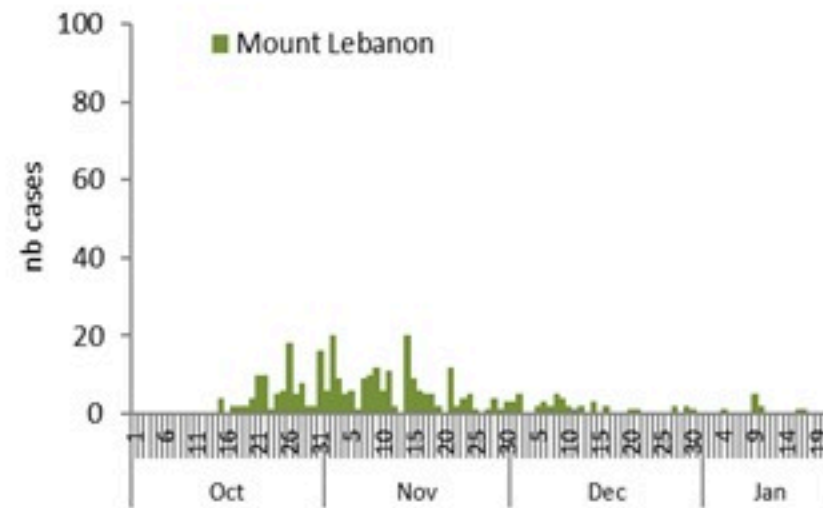

By Outcome
(suspected and confirmed)

Cholera Surveillance Report

23 Jan 2023

Epicurves by date of reporting by province

(suspected and confirmed)

Cholera Surveillance Update

23 Jan 2023

4