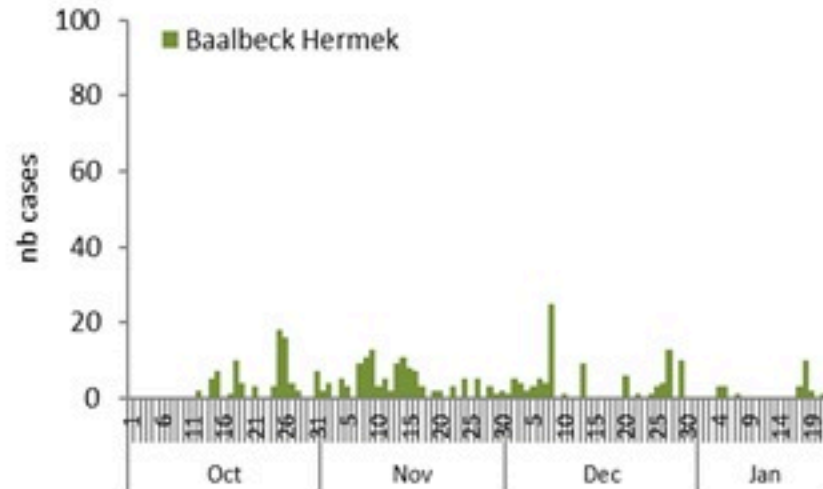

By Outcome
(suspected and confirmed)

Cholera Surveillance Report

23 Jan 2023

Epicurves by date of reporting by province

(suspected and confirmed)

Cholera Surveillance Update

23 Jan 2023

4