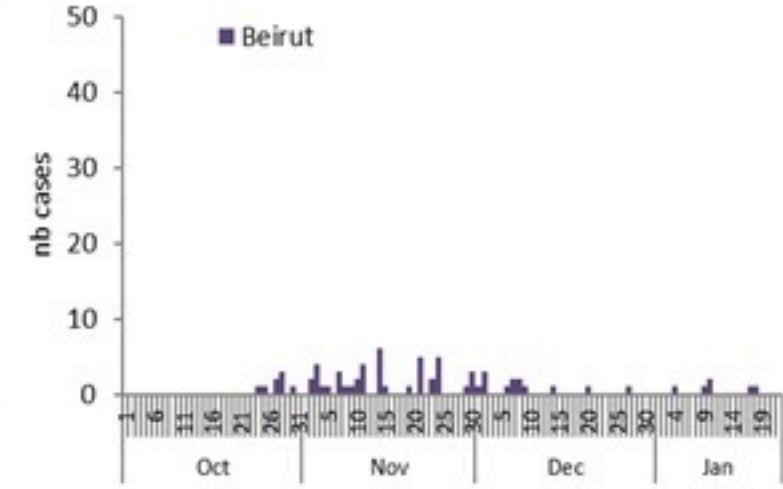

By Outcome
(suspected and confirmed)

Cholera Surveillance Report

23 Jan 2023

Epicurves by date of reporting by province

(suspected and confirmed)

Cholera Surveillance Update

23 Jan 2023

4