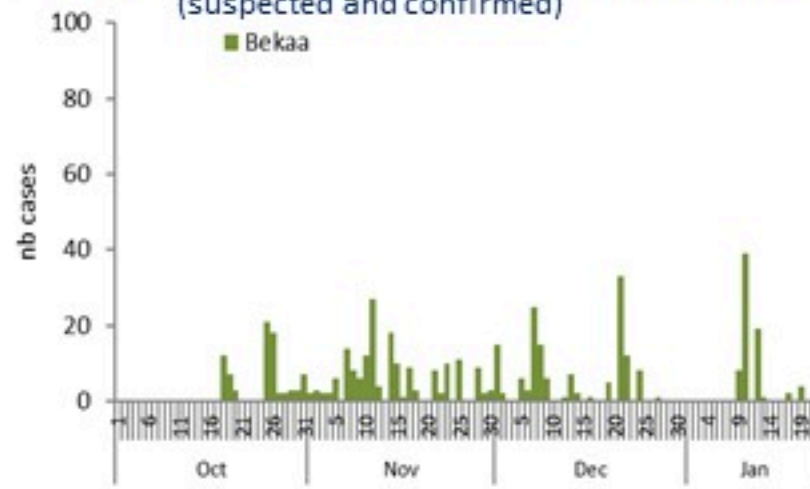

By Outcome
(suspected and confirmed)

Cholera Surveillance Report

23 Jan 2023

Epicurves by date of reporting by province

(suspected and confirmed)

Cholera Surveillance Update

23 Jan 2023

4