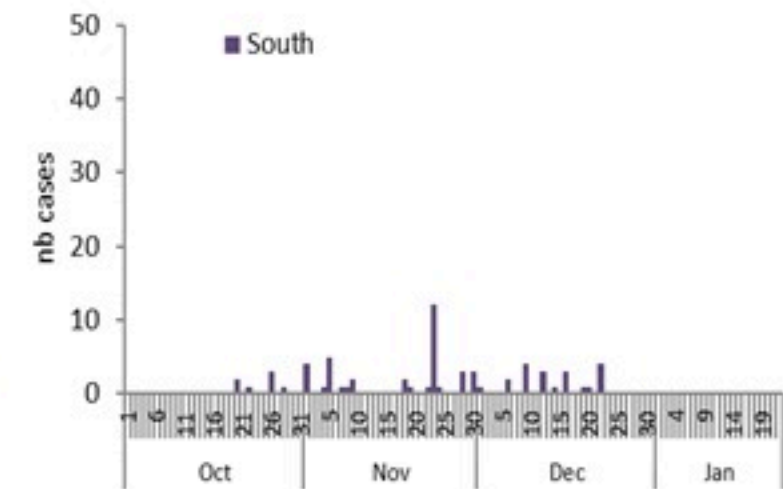

By Outcome
(suspected and confirmed)

Cholera Surveillance Report

23 Jan 2023

Epicurves by date of reporting by province

(suspected and confirmed)

Cholera Surveillance Update

23 Jan 2023

4