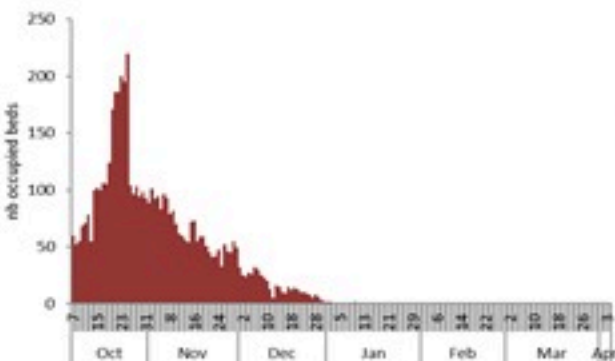

Call Centers
 1760 (Red Cross)
 1787 (MOPH)

All cases (suspected and confirmed)		Confirmed Cases		Deaths (confirmed)	
New (past 24 h)	Cumulative	New (past 24 h)	Cumulative	New	Cumulative
0	7317	0	671	0	23

By Sex
(suspected and confirmed)

Occupied hospital beds
(suspected and confirmed)

By date of report
(suspected and confirmed)

By Hospital Admission
(suspected and confirmed)

By locality (confirmed cases)

By age group
(suspected and confirmed cases)