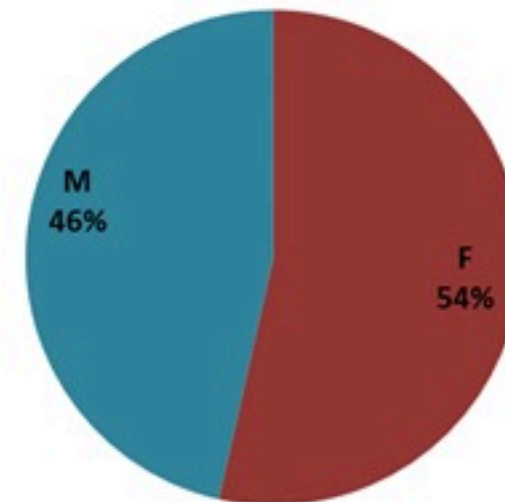

Call Centers
 1760 (Red Cross)
 1787 (MOPH)

All cases (suspected and confirmed)		Confirmed Cases		Deaths (confirmed)	
New (past 24 h)	Cumulative	New (past 24 h)	Cumulative	New	Cumulative
0	7317	0	671	0	23

By Sex
(suspected and confirmed)

Occupied hospital beds
(suspected and confirmed)

By date of report
(suspected and confirmed)

By Hospital Admission
(suspected and confirmed)

By locality (confirmed cases)

By age group
(suspected and confirmed cases)