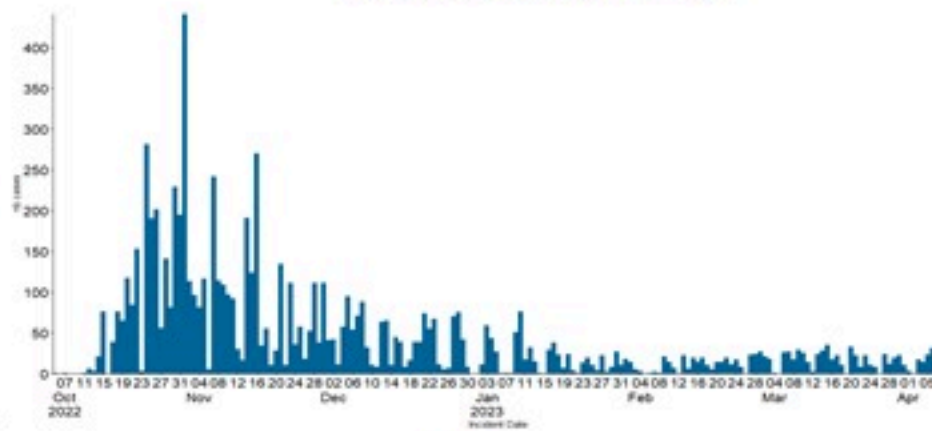

Call Centers
 1760 (Red Cross)
 1787 (MOPH)

All cases (suspected and confirmed)		Confirmed Cases		Deaths (confirmed)	
New (past 24 h)	Cumulative	New (past 24 h)	Cumulative	New	Cumulative
0	7317	0	671	0	23

By Sex
(suspected and confirmed)

Occupied hospital beds
(suspected and confirmed)

By date of report
(suspected and confirmed)

By Hospital Admission
(suspected and confirmed)

By locality (confirmed cases)

By age group
(suspected and confirmed cases)