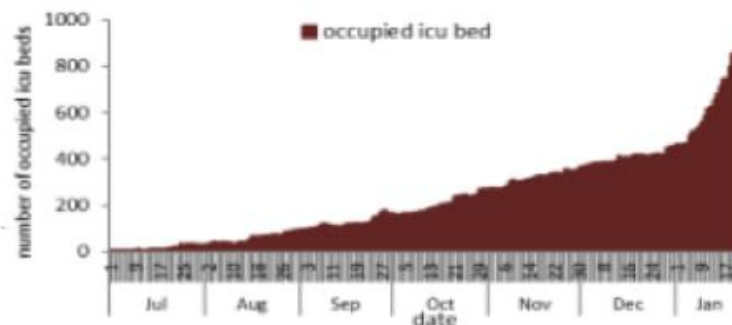

831 Past day

127878 Cumulative since 21st Feb

Deaths and mortality rate per day

ICU bed occupancy per day

Confirmatory test in past day

4141 By PCR

35 By Antigen rapid test

PCR testing past day