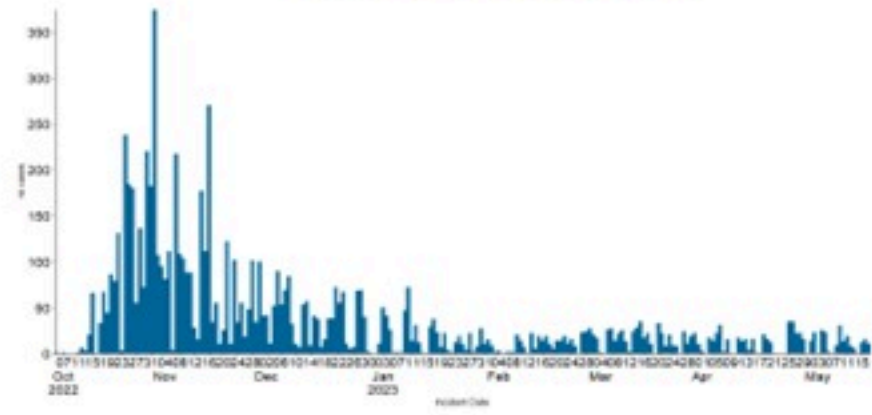

By date of report
(suspected and confirmed)