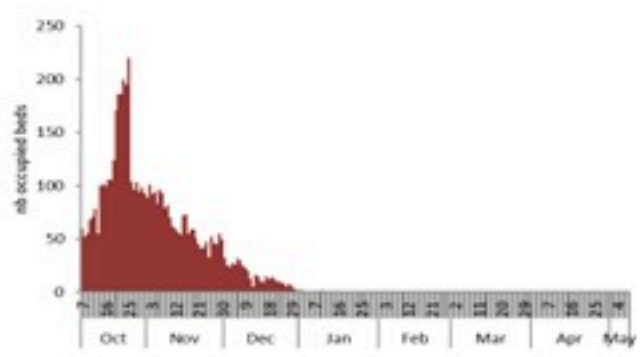

## 18 May 2023

**Call Centers**  
 1760 (Red Cross)  
 1787 (MOPH)

All cases (suspected and confirmed)		Confirmed Cases		Deaths (confirmed)	
New (past 24 h)	Cumulative	New (past 24 h)	Cumulative	New	Cumulative
<b>10</b>	<b>7783</b>	<b>0</b>	<b>671</b>	<b>0</b>	<b>23</b>

By Sex  
(suspected and confirmed)

Occupied hospital beds  
(suspected and confirmed)

By date of report  
(suspected and confirmed)

By Hospital Admission  
(suspected and confirmed)

By locality (confirmed cases)