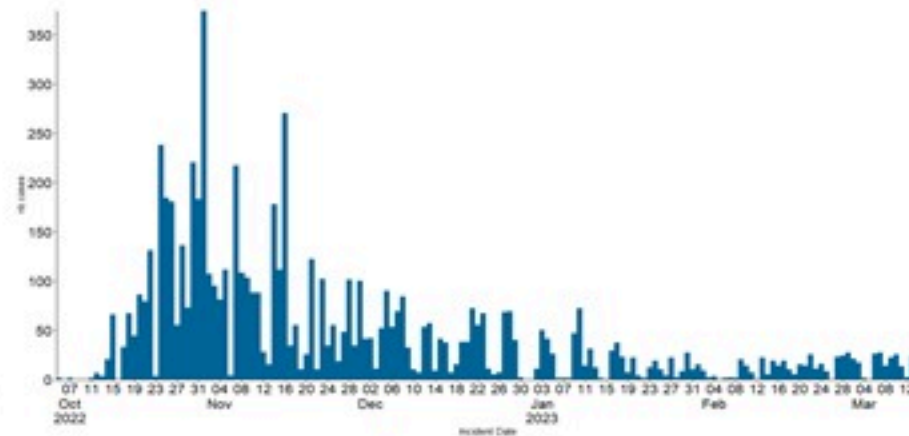

حسب البلدة
(للحالات المتبنة)

Cholera Surveillance Report

15 Mar 2023

Call Centers
 1760 (Red Cross)
 1787 (MOPH)

All cases (suspected and confirmed)		Confirmed Cases		Deaths (confirmed)	
New (past 24 h)	Cumulative	New (past 24 h)	Cumulative	New	Cumulative
28	6938	0	671	0	23

By Sex
(suspected and confirmed)

Occupied hospital beds
(suspected and confirmed)

By date of report
(suspected and confirmed)

By Hospital Admission
(suspected and confirmed)

By locality (confirmed cases)

By age group
(suspected and confirmed cases)