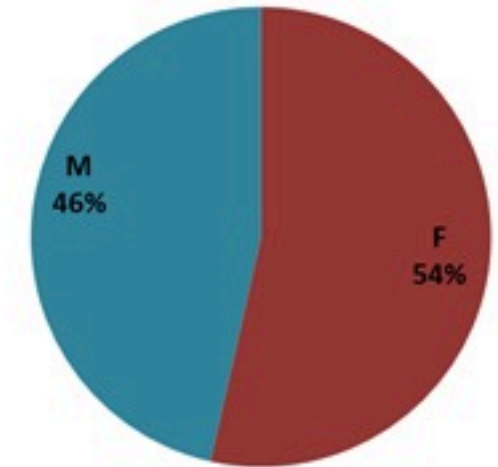

حسب البلدة
(للحالات المتبنة)

Cholera Surveillance Report

15 Mar 2023

Call Centers
 1760 (Red Cross)
 1787 (MOPH)

All cases (suspected and confirmed)		Confirmed Cases		Deaths (confirmed)	
New (past 24 h)	Cumulative	New (past 24 h)	Cumulative	New	Cumulative
28	6938	0	671	0	23

By Sex
(suspected and confirmed)

Occupied hospital beds
(suspected and confirmed)

By date of report
(suspected and confirmed)

By Hospital Admission
(suspected and confirmed)

By locality (confirmed cases)

By age group
(suspected and confirmed cases)