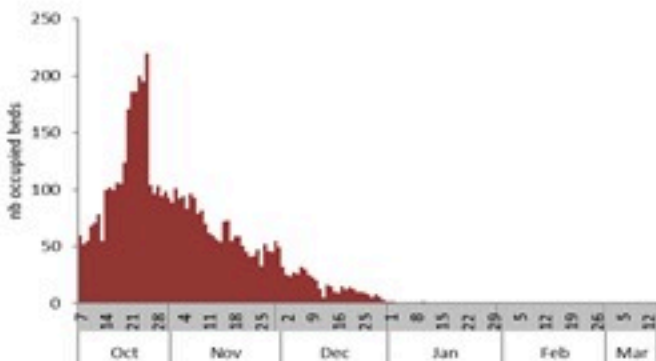

حسب البلدة
(للحالات المتبنة)

Cholera Surveillance Report

15 Mar 2023

Call Centers
 1760 (Red Cross)
 1787 (MOPH)

All cases (suspected and confirmed)		Confirmed Cases		Deaths (confirmed)	
New (past 24 h)	Cumulative	New (past 24 h)	Cumulative	New	Cumulative
28	6938	0	671	0	23

By Sex
(suspected and confirmed)

Occupied hospital beds
(suspected and confirmed)

By date of report
(suspected and confirmed)

By Hospital Admission
(suspected and confirmed)

By locality (confirmed cases)

By age group
(suspected and confirmed cases)