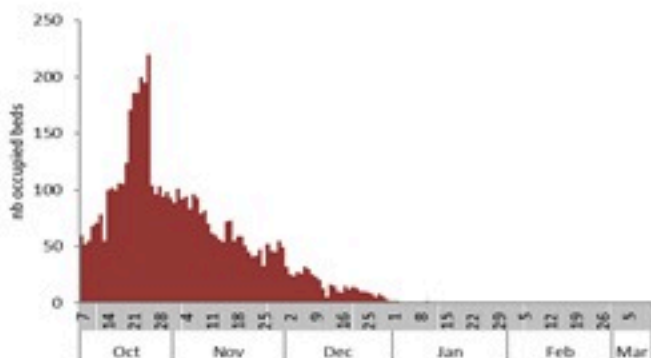

حسب البلدة
(للحالات المتبنة)

Cholera Surveillance Report

12 Mar 2023

Call Centers
 1760 (Red Cross)
 1787 (MOPH)

All cases (suspected and confirmed)		Confirmed Cases		Deaths (confirmed)	
New (past 24 h)	Cumulative	New (past 24 h)	Cumulative	New	Cumulative
14	6884	0	671	0	23

By Sex
(suspected and confirmed)

Occupied hospital beds
(suspected and confirmed)

By date of report
(suspected and confirmed)

By Hospital Admission
(suspected and confirmed)

By locality (confirmed cases)

By age group
(suspected and confirmed cases)