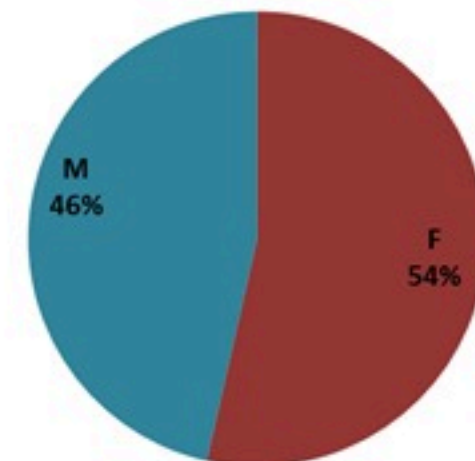

حسب البلدة
(للحالات المتبنة)

Cholera Surveillance Report

12 Mar 2023

Call Centers
 1760 (Red Cross)
 1787 (MOPH)

All cases (suspected and confirmed)		Confirmed Cases		Deaths (confirmed)	
New (past 24 h)	Cumulative	New (past 24 h)	Cumulative	New	Cumulative
14	6884	0	671	0	23

By Sex
(suspected and confirmed)

Occupied hospital beds
(suspected and confirmed)

By date of report
(suspected and confirmed)

By Hospital Admission
(suspected and confirmed)

By locality (confirmed cases)

By age group
(suspected and confirmed cases)