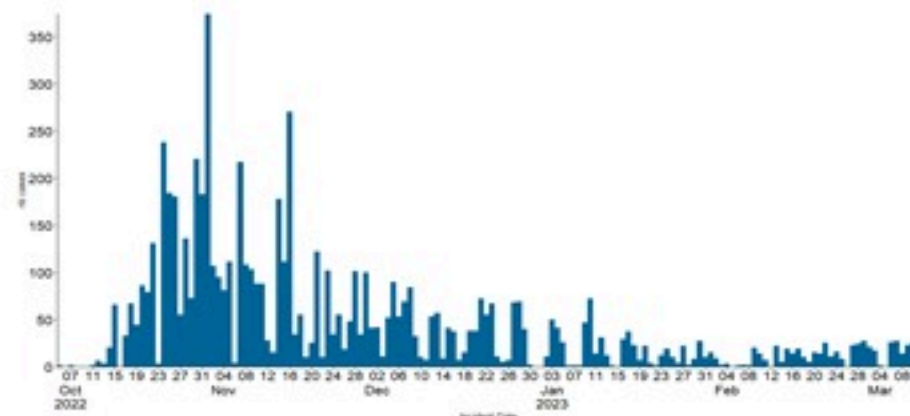

حسب البلدة
(للحالات المتبنة)

Cholera Surveillance Report

12 Mar 2023

Call Centers
 1760 (Red Cross)
 1787 (MOPH)

All cases (suspected and confirmed)		Confirmed Cases		Deaths (confirmed)	
New (past 24 h)	Cumulative	New (past 24 h)	Cumulative	New	Cumulative
14	6884	0	671	0	23

By Sex
(suspected and confirmed)

Occupied hospital beds
(suspected and confirmed)

By date of report
(suspected and confirmed)

By Hospital Admission
(suspected and confirmed)

By locality (confirmed cases)

By age group
(suspected and confirmed cases)