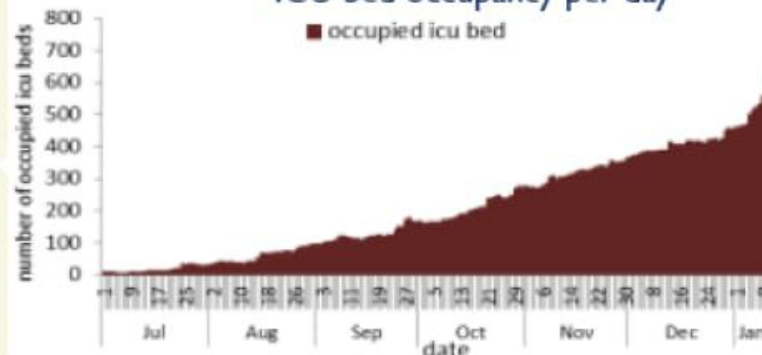

176 Mechanical ventilation

Indicators for past 14 days

5593 Local testing rate /100000

16.7% Local positivity PCR test

51830 Active cases

974 Local incidence rate /100000

Covid19 call center 01594459 / 1787

1080 Past day

119291 Cumulative since 21st Feb

Deaths and mortality rate per day

ICU bed occupancy per day

Confirmatory test in past day

4453 By PCR

104 By Antigen rapid test

PCR testing past day