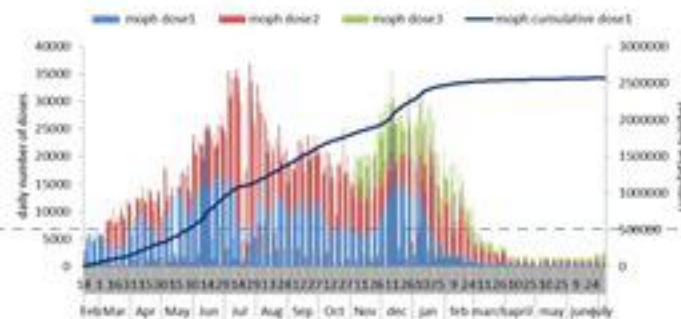

The PCR local positivity rate was 17%. The community transmission is at level 3.

COVID-19 hospital daily bed occupancy

COVID-19 PCR positivity rate

COVID-19 daily deaths

	Past 7 days	Past 14 days
New hospital admission	29	55
Admission rate /100000	0.54	1
New deaths	8	17
Mortality rate /100000	0.15	0.32
PCR positivity rate %	17%	17%
Local Incidence rate /100000	176	303
Testing rate /100000	1001	1724
All admissions	Past day	% Occupancy
Occupied beds	82	19%
Occupied ICU beds	27 (1)	15%
New	Before yesterday	Cumulative
New deaths	1	10475
New cases	1833	1122887
Hot line	Past day	Cumulative
1787 (1)	218	427603
1214	435	737219

COVID-19 Vaccination (source: Impact database)

Number of doses: daily and cumulative

	Past day	Cumulative	Coverage (12y+)
Registered	534	3840457	70.5%
1 st dose	572	2703855	49.6%
2 nd dose	679	2380026	43.7%
3 rd dose	1561	612759	25.7%*