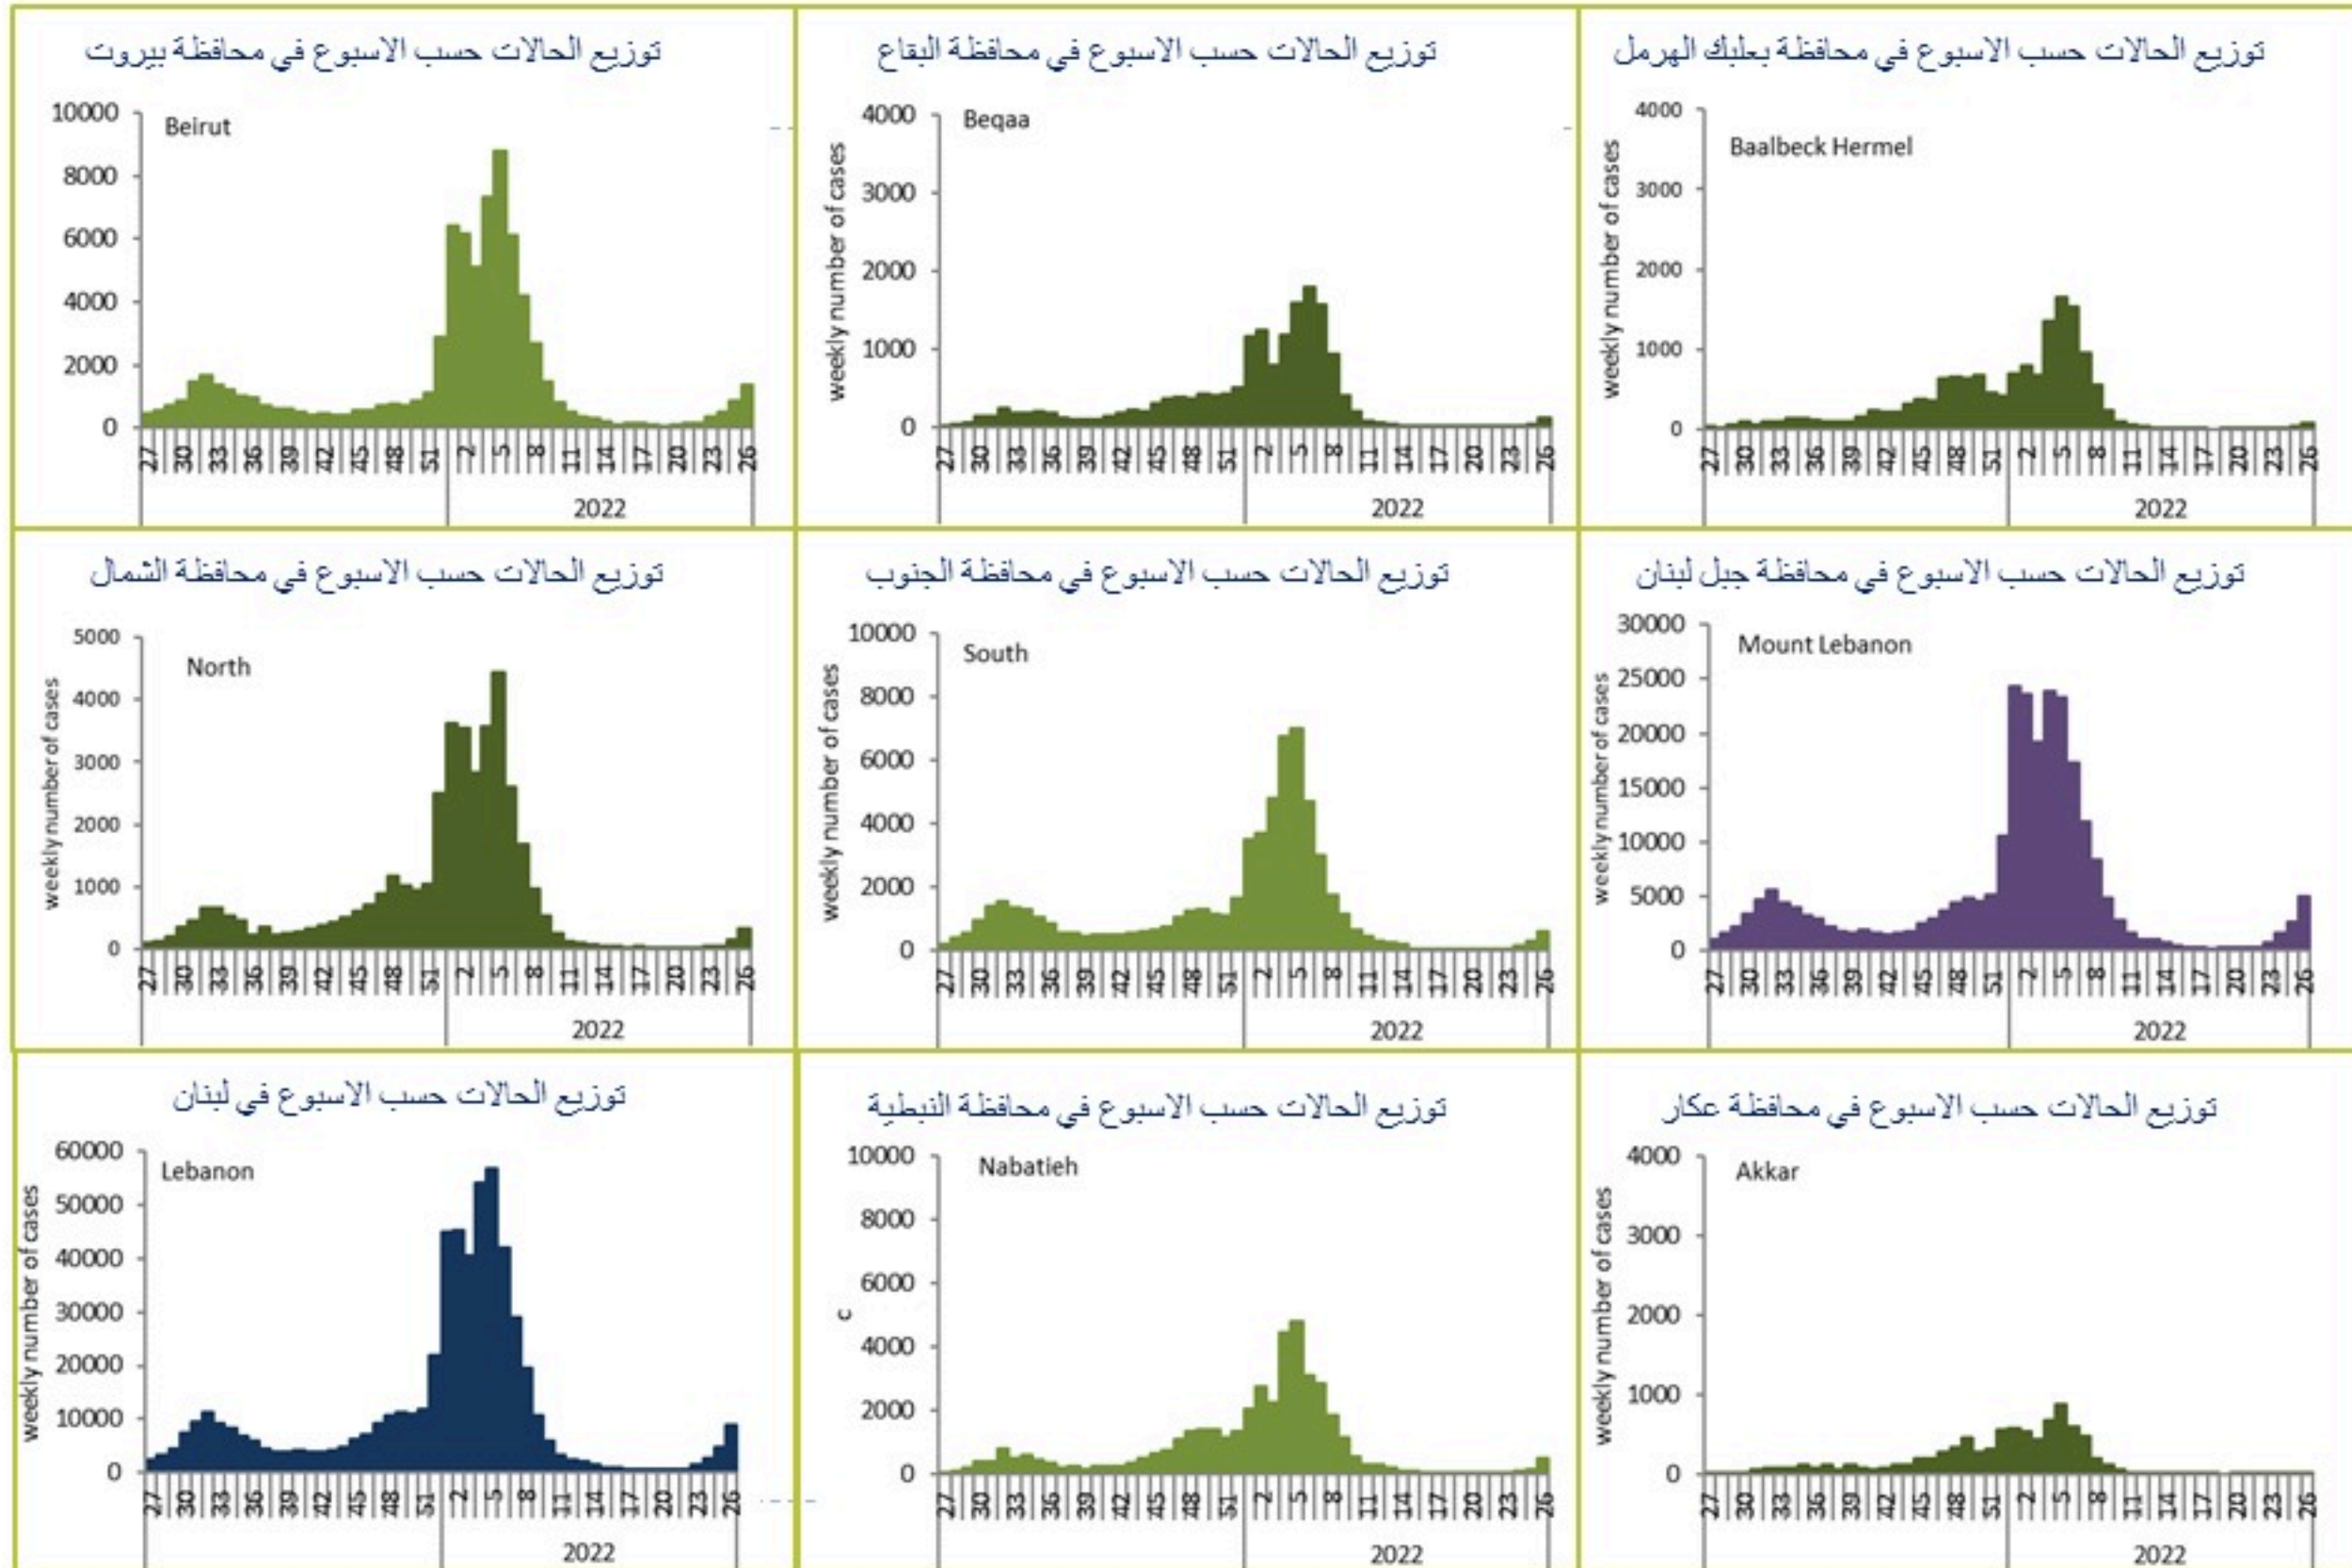

Caza	نسبة الوفيات Mortality rate /		نسبة الحدوث Incidence rate /		Past day / يوم امس				Cumulative / التراكمي					القضاء
	للايام 14 / الاخيره Past 14 days	التراكمي / Cumulative	للايام 14 / الاخيره Past 14 days	التراكمي / Cumulative	غير الوافده Local /	الوافده / Travel	الوفيات / Deaths	الحالات / Cases	الشفاء / Remission	غير الوافده Local	الوافده / Travel	الوفيات / Deaths	الحالات / Cases	
	/100000	/100000	/100000	/100000										
Beirut	0.21	223	499	25848	215	0	0	215	120,836	124,548	1,107	1,084	125,655	بيروت
Baabda	0.15	191	463	25671	340	0	0	340	163,447	168,263	665	1,257	168,928	بعبدا
Metn	0.31	166	455	20961	282	0	0	282	127,871	132,694	534	1,058	133,228	المتن
Chouf	0.95	208	112	18000	15	0	0	15	37,004	37,577	165	436	37,742	الشوف
Aleyh	0.00	282	431	35881	91	0	0	91	61,548	62,745	346	496	63,091	عاليه
Kesrwan	0.46	241	542	28679	97	0	0	97	59,406	61,429	247	518	61,676	كسروان
Jbeil	0.00	189	403	23897	44	0	0	44	25,385	26,115	92	207	26,207	جبيل
Tripoli	0.00	258	59	11139	17	0	0	17	36,739	37,599	274	876	37,873	طرابلس
Koura	0.00	173	183	19310	18	0	0	18	14,125	14,350	88	129	14,438	الكوره
Zghorta	0.00	238	154	21298	19	0	0	19	15,961	16,206	86	182	16,292	زعرتا
Batroun	0.00	149	207	17791	13	0	0	13	9,550	9,763	27	82	9,790	البترون
Akkar	0.00	165	20	7726	11	0	0	11	23,624	24,137	84	517	24,221	عكار
Becharreh	0.00	127	61	8258	0	0	0	0	2,102	2,149	5	33	2,154	بشري
Minieh Danieh	0.00	103	12	4905	5	0	0	5	10,273	10,468	62	222	10,530	المنية الضبية
Zahleh	0.00	294	67	17877	13	0	0	13	38,406	39,080	173	645	39,253	زحلة
West Bekaa	0.00	198	42	13409	9	0	0	9	13,200	13,387	61	199	13,448	البقاع الغربي
Baalbeck	2.10	238	39	14841	11	0	0	11	41,490	42,179	129	678	42,308	بعلبك
Hermel	0.00	176	2	7552	0	0	0	0	4,807	4,904	19	115	4,923	الهرمل
Rashaya	0.00	178	10	10165	1	0	0	1	4,030	4,095	15	72	4,110	راشيا
Saida	0.31	178	137	16532	46	0	1	46	52,741	53,597	320	582	53,917	صيدا
Sour	0.87	131	222	18912	102	0	0	102	63,548	64,559	466	452	65,025	صور
Jezzine	0.00	138	97	14429	2	0	0	2	4,535	4,602	11	44	4,613	جزين
Nabatieh	0.00	200	393	32347	35	0	0	35	44,756	45,518	225	283	45,743	النبطية
Bint Jbeil	0.00	203	274	25544	17	0	0	17	20,064	20,383	132	163	20,515	بنت جبيل
Marjeoun	0.00	134	105	16669	8	0	0	8	10,293	10,416	39	84	10,455	مرجعيون
Hasbaya	0.00	205	27	11689	1	0	0	1	3,404	3,408	70	61	3,478	حاصبيا
Unspecified					421	0	0	421	80,582	66,843	16,431	0	83,274	غير التحق
Lebanon	0.32	197	303	21118	1833	0	1	1833	1089727	1101014	21873	10475	1122887	لبنان