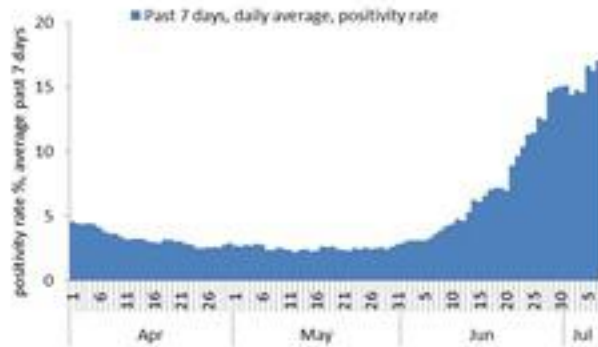

عدد الجرعات حسب اليوم

التلقيح ضد الكوفيد
19 نحو مناعة
المجتمع
(المصدر: قاعدة
بيانات Impact)

* نسبة من مجموع متلقي الجرعة الثانية

التلقيح	ليوم امس	التراكمي	التغطية (12y+)
المسجلين	534	3840457	70.5%
الجرعة (1)	572	2703855	49.6%
الجرعة (2)	679	2380026	43.7%
الجرعة (3)	1561	612759	25.7%*

COVID-19 surveillance

The report will focus in severe cases.

In past 7 days, 29 new admissions were reported (0.54/100000), and 8 deaths (0.15/100000). The ICU COVID-19 occupancy was 15% (27 beds over 178).

The PCR local positivity rate was 17%. The community transmission is at level 3.

COVID-19 hospital daily bed occupancy

COVID-19 PCR positivity rate

COVID-19 daily deaths

	Past 7 days	Past 14 days
New hospital admission	29	55
Admission rate /100000	0.54	1
New deaths	8	17
Mortality rate /100000	0.15	0.32
PCR positivity rate %	17%	17%
Local Incidence rate /100000	176	303
Testing rate /100000	1001	1724
All admissions	Past day	% Occupancy
Occupied beds	82	19%
Occupied ICU beds	27 (1)	15%
New	Before yesterday	Cumulative
New deaths	1	10475
New cases	1833	1122887
Hot line	Past day	Cumulative
1787 (1)	218	427603
1214	435	737219

COVID-19 Vaccination (source: Impact database)

Number of doses: daily and cumulative

	Past day	Cumulative	Coverage (12y+)
Registered	534	3840457	70.5%
1 st dose	572	2703855	49.6%
2 nd dose	679	2380026	43.7%
3 rd dose	1561	612759	25.7%*