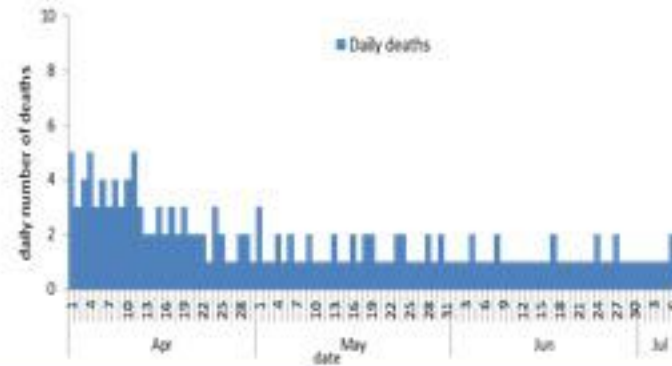

COVID-19 surveillance

The report will focus in severe cases.

In past 7 days, 29 new admissions were reported (0.54/100000), and 8 deaths (0.15/100000). The ICU COVID-19 occupancy was 15% (27 beds over 178).

The PCR local positivity rate was 17%. The community transmission is at level 3.

COVID-19 hospital daily bed occupancy

COVID-19 PCR positivity rate

COVID-19 daily deaths

	Past 7 days	Past 14 days
New hospital admission	29	55
Admission rate /100000	0.54	1
New deaths	8	17
Mortality rate /100000	0.15	0.32
PCR positivity rate %	17%	17%
Local Incidence rate /100000	176	303
Testing rate /100000	1001	1724
All admissions	Past day	% Occupancy
Occupied beds	82	19%
Occupied ICU beds	27 (1)	15%
New	Before yesterday	Cumulative
New deaths	1	10475
New cases	1833	1122887
Hot line	Past day	Cumulative
1787 (1)	218	427603
1214	435	737219

COVID-19 Vaccination (source: Impact database)

Number of doses: daily and cumulative

	Past day	Cumulative	Coverage (12y+)
Registered	534	3840457	70.5%
1 st dose	572	2703855	49.6%
2 nd dose	679	2380026	43.7%
3 rd dose	1561	612759	25.7%*